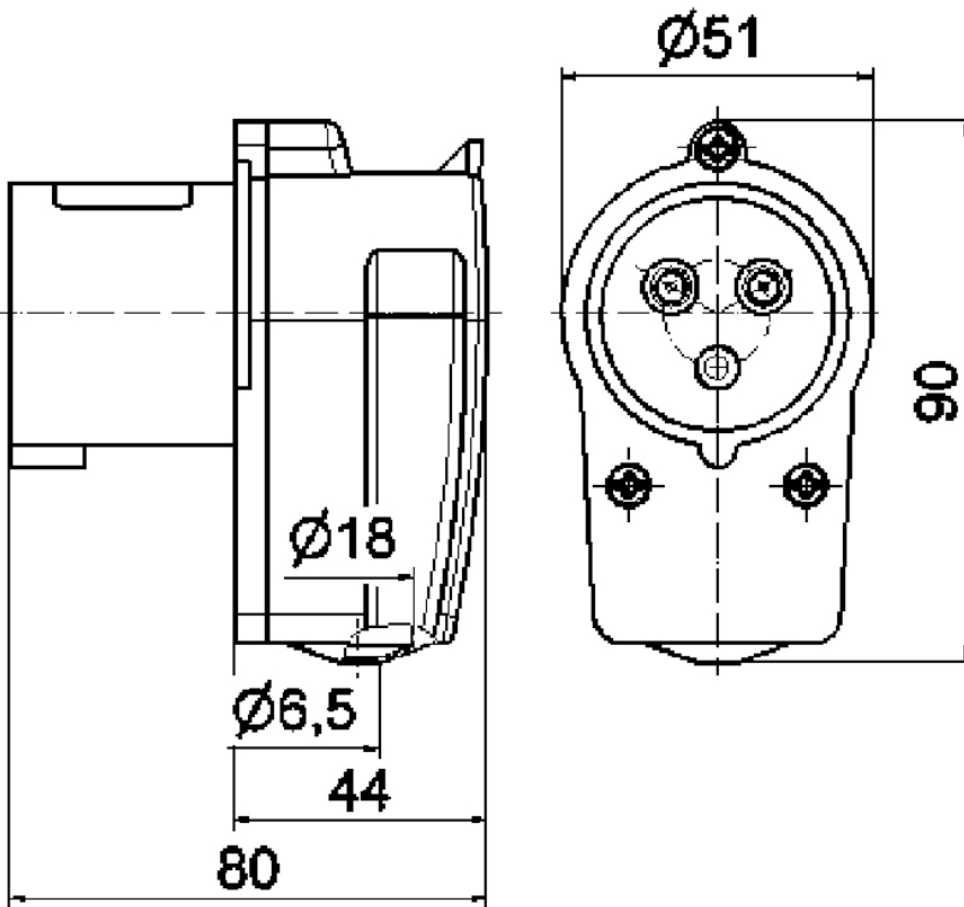

## Angled plug - with inward-curving cable sleeve

Product description	
BALS-Prd.-Nr	231
EAN	4024941002318
Product category	Angled plug
Current	16A
Number of poles	3p
Poles	2P+PE
Position of earth contact	6 h
Voltage	200 up to 250V
Frequency	50 and 60Hz

Product description	
Protection degree	IP44
Colour code	blue RAL 5015
Colour of appliance	Collar blue RAL 5015, anti-kink sleeve gr RAL 7035, Enclosure grey RAL 7035
Connection design	with screw terminal
Maximum conductor size	2,5 qmm
Cable entry	Anti-kink sleeve
Height	89mm
Width	51mm
Depth	78mm
Material of enclosure	Polyamide
Contact	The contact carrier is made of polyamide, The contacts are brass

Additional technical properties	
	With internal cable sleeve, With short cable sleeve

Logistics data	
Weight/pcs	0.125 kg / Piece
Packaging	Bag
Content amount	1 ST
EAN	4024941002318
Length	51 mm

Logistics data	
Width	78 mm
Height	89 mm
Weight	0.126 kg
Volume	354.042 ccm
Packaging	Carton
Content amount	10 ST
EAN	4024941968201
Length	275 mm
Width	175 mm
Height	137 mm
Weight	1.375 kg
Volume	5,737.5 ccm