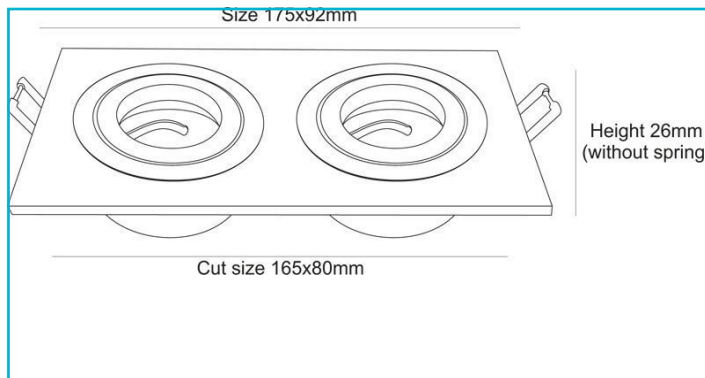

Art. no. 111821

Downlight Modula II square, Tilt, 2x max 50 W MR16,
Silver

 DEKOLIGHT

Housing Material	Aluminium
Housing Color	Silver
Housing Surface	Brushed
Protection Class	Protection class III/safety extra-low voltage
Operating Mode	Constant voltage
max. Power	2x max. 50 W
Rated Input Voltage	12 V/AC/DC
Socket Description	GU5.3 / MR16
Socket Quantity	2
Power Supply Unit incl.	No
Connection Cable Secondary	Yes
Secondary Connection	Open cables
Dimmable	Yes
Control technology	Dimmable via optional light source
Motion Detector	No
Execution	Without lamp
Swivel Angle	35 Degree
Light Exit Surfaces	2
Light characteristics	Direct
Light direction	Below
Length	175 mm
Width	92 mm
Height	26 mm
Installation Depth	70 mm
Cut Out Length	165 mm
Cut Out Width	80 mm
Product weight	276 g
Working Temperature	-5 to 40 °C
IP Protection Class	IP 20