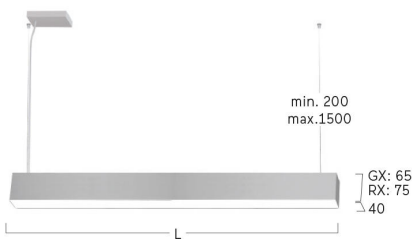

## Matric-RX

Pendant light-line - Direct/indirect light distribution

Article code: LRXABE-830M-L1475-A

Illustrations may only be similar and serve as an orientation.

Matric-RX. LED. Pendant light-line. Luminaire body made of high-quality aluminum profile. Surface finish Jet Black. Direct/indirect light distribution. Colour temperature: 3000K (Warm White). Colour Rendering Index (CRI): >80. Microprismatic screen for reduced luminance in office areas. UGR<=19. Switchable. LxWxH (rectangular). L=1475mm. W=40mm. H=75mm. Single-cord suspension (Set). Pendant length max 1500mm. Power supply: transparent. Ceiling rose: Matching luminaire's surface

## Matric-RX

Pendant light-line - Direct/indirect light distribution

Article code: LRXABE-830M-L1475-A

Customer / Project: \_\_\_\_\_

Note: \_\_\_\_\_

Productname	Matric-RX
Lamp	LED
Installation Type	Pendant light-line
Surface finish	Jet Black
Light characteristics	Direct/indirect light distribution
Colour temperature	3000K
Colour Rendering Index (CRI)	CRI>80
Optical system	Microprismatic screen
Control	Switchable
Length L/Diameter D (mm)	L=1475mm
Width W (mm)	W=40mm
Height H (mm)	H=75mm
Current/Power	Medium-Power
Luminous Flux	4656lm
Power consumption	40W
Suspension	Single susp. (Set)
Ceiling rose colour	Ceiling rose: Matching luminaire`s surface colour
Pendant length (mm)	Pendant length max 1500mm
Degree of protection	IP20
Certification	Prüfzeichen: ENEC
Cable Colour	Power supply: transparent
LED lifetime	L85B10 (tq 25°C) = 50.000h
UGR	UGR<=19
Photometric code	8 30 / 3 3 9
Photobiological class	RG0 (EN62471)
Indoor/Outdoor	Indoor: ta [ambient] max. 25°C
Weight (kg)	4,2kg