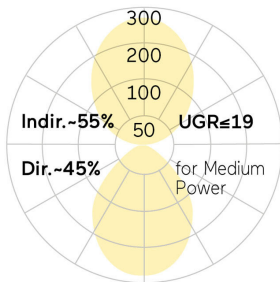

Matric-RX

Pendant light-line - Direct/indirect light distribution

Article code: LRXABE-830M-L1475-A

Customer / Project: _____

Note: _____

Productname	Matric-RX
Lamp	LED
Installation Type	Pendant light-line
Surface finish	Jet Black
Light characteristics	Direct/indirect light distribution
Colour temperature	3000K
Colour Rendering Index (CRI)	CRI>80
Optical system	Microprismatic screen
Control	Switchable
Length L/Diameter D (mm)	L=1475mm
Width W (mm)	W=40mm
Height H (mm)	H=75mm
Current/Power	Medium-Power
Luminous Flux	4656lm
Power consumption	40W
Suspension	Single susp. (Set)
Ceiling rose colour	Ceiling rose: Matching luminaire`s surface colour
Pendant length (mm)	Pendant length max 1500mm
Degree of protection	IP20
Certification	Prüfzeichen: ENEC
Cable Colour	Power supply: transparent
LED lifetime	L85B10 (tq 25°C) = 50.000h
UGR	UGR<=19
Photometric code	8 30 / 3 3 9
Photobiological class	RG0 (EN62471)
Indoor/Outdoor	Indoor: ta [ambient] max. 25°C
Weight (kg)	4,2kg