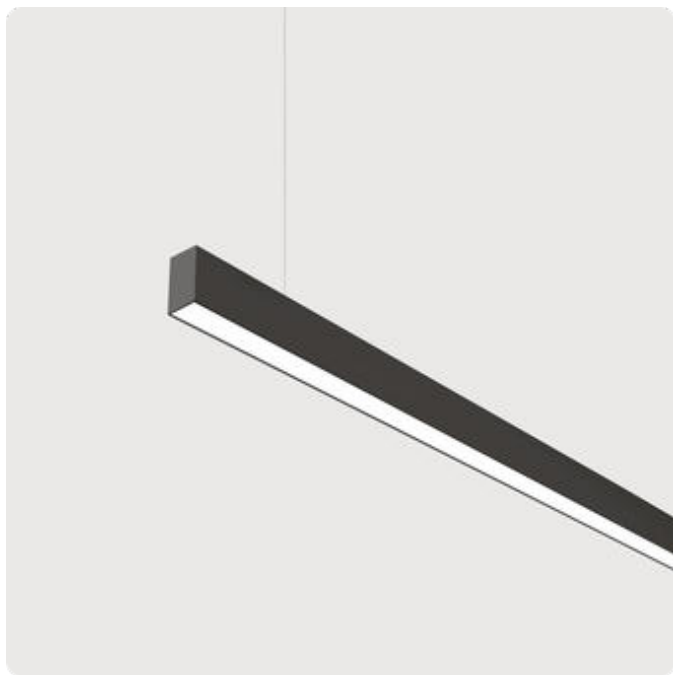

## Matric-RX

Pendant light-line - Direct/indirect light distribution

Article code: LRXABE-830M-L1475-A

Illustrations may only be similar and serve as an orientation.

Matric-RX. LED. Pendant light-line. Luminaire body made of high-quality aluminum profile. Surface finish Jet Black. Direct/indirect light distribution. Colour temperature: 3000K (Warm White). Colour Rendering Index (CRI): >80. Microprismatic screen for reduced luminance in office areas. UGR<=19. Switchable. LxWxH (rectangular). L=1475mm. W=40mm. H=75mm. Single-cord suspension (Set). Pendant length max 1500mm. Power supply: transparent. Ceiling rose: Matching luminaire's surface

## Matric-RX

Pendant light-line - Direct/indirect light distribution

Article code: LRXABE-830M-L1475-A

Customer / Project: \_\_\_\_\_

Note: \_\_\_\_\_

Productname	Matric-RX
Lamp	LED
Installation Type	Pendant light-line
Surface finish	Jet Black
Light characteristics	Direct/indirect light distribution
Colour temperature	3000K
Colour Rendering Index (CRI)	CRI>80
Optical system	Microprismatic screen
Control	Switchable
Length L/Diameter D (mm)	L=1475mm
Width W (mm)	W=40mm
Height H (mm)	H=75mm
Current/Power	Medium-Power
Luminous Flux	4656lm
Power consumption	40W
Suspension	Single susp. (Set)
Ceiling rose colour	Ceiling rose: Matching luminaire`s surface colour
Pendant length (mm)	Pendant length max 1500mm
Degree of protection	IP20
Certification	Prüfzeichen: ENEC
Cable Colour	Power supply: transparent
LED lifetime	L85B10 (tq 25°C) = 50.000h
UGR	UGR<=19
Photometric code	8 30 / 3 3 9
Photobiological class	RG0 (EN62471)
Indoor/Outdoor	Indoor: ta [ambient] max. 25°C
Weight (kg)	4,2kg