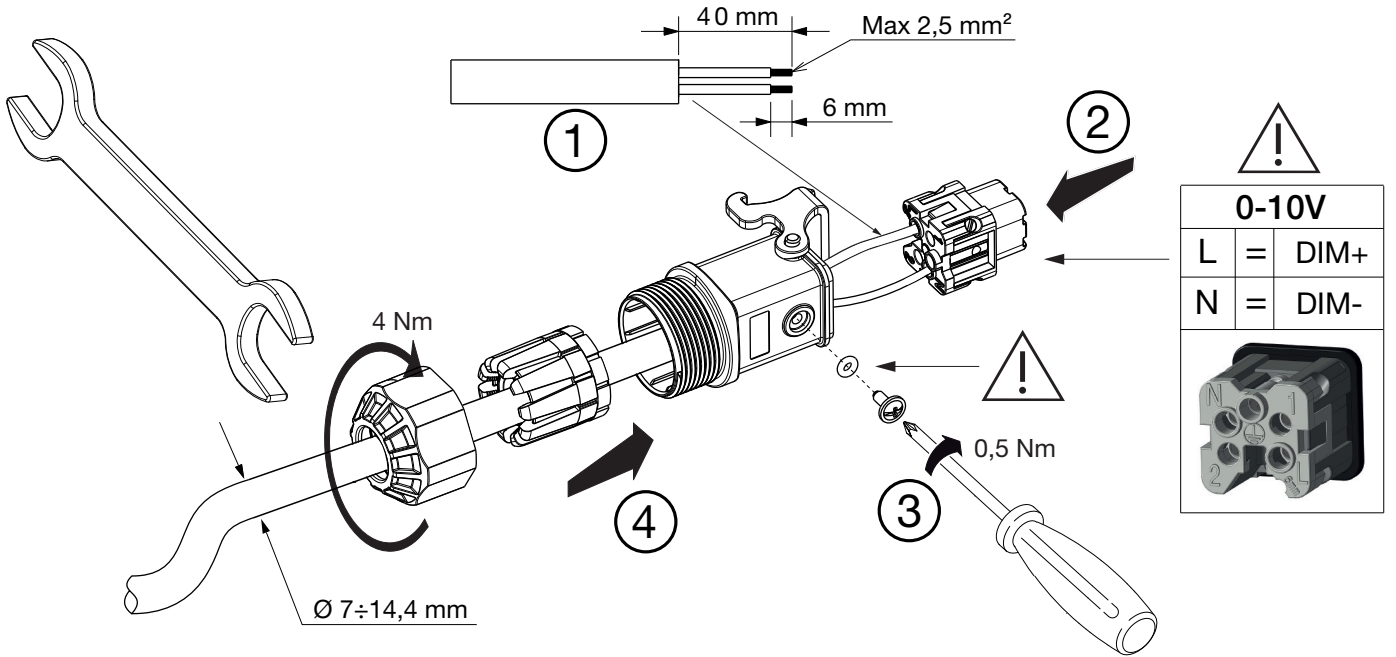

# GWP3003X for MCB - 220V				
	10A	16A	20A	25A
Type B:	0	1	1	1
Type C:	0	1	1	1
Type D:	0	1	1	2

IN

220-240V
50/60Hz ↔ DALI →

DALI

0-10V

0-10V

L	=	DIM+
N	=	DIM-

😊 **OK**