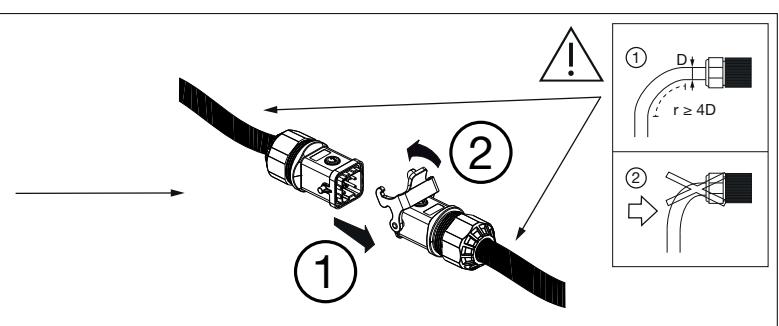

# GWP3003X for MCB - 220V				
	10A	16A	20A	25A
Type B:	0	1	1	1
Type C:	0	1	1	1
Type D:	0	1	1	2

IN

220-240V
50/60Hz ↔ DALI →

DALI

0-10V

0-10V

L	=	DIM+
N	=	DIM-

😊 **OK**