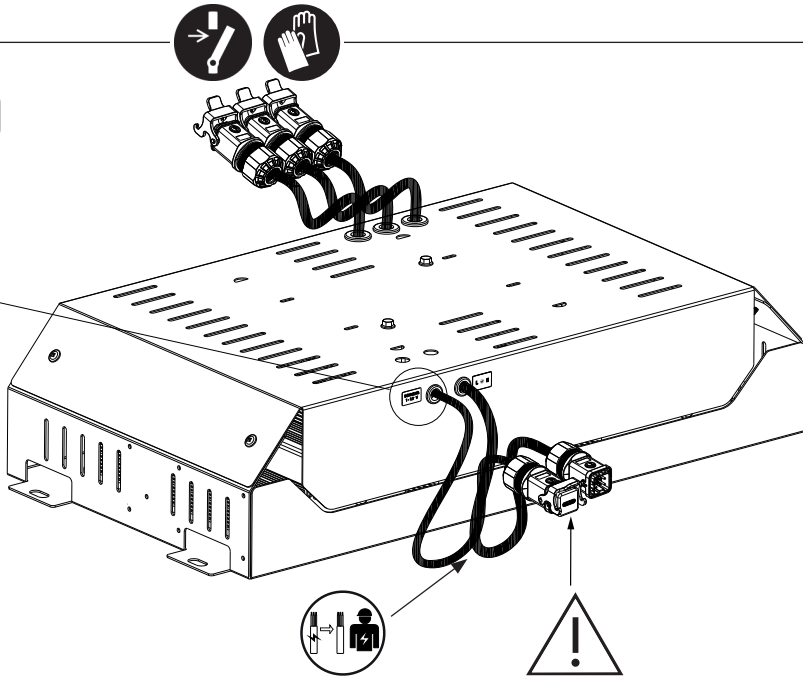

# GWP3003X for MCB - 220V				
	10A	16A	20A	25A
Type B:	0	1	1	1
Type C:	0	1	1	1
Type D:	0	1	1	2

IN

220-240V
50/60Hz ↔ DALI →

DALI

0-10V

0-10V

L	=	DIM+
N	=	DIM-

😊 **OK**