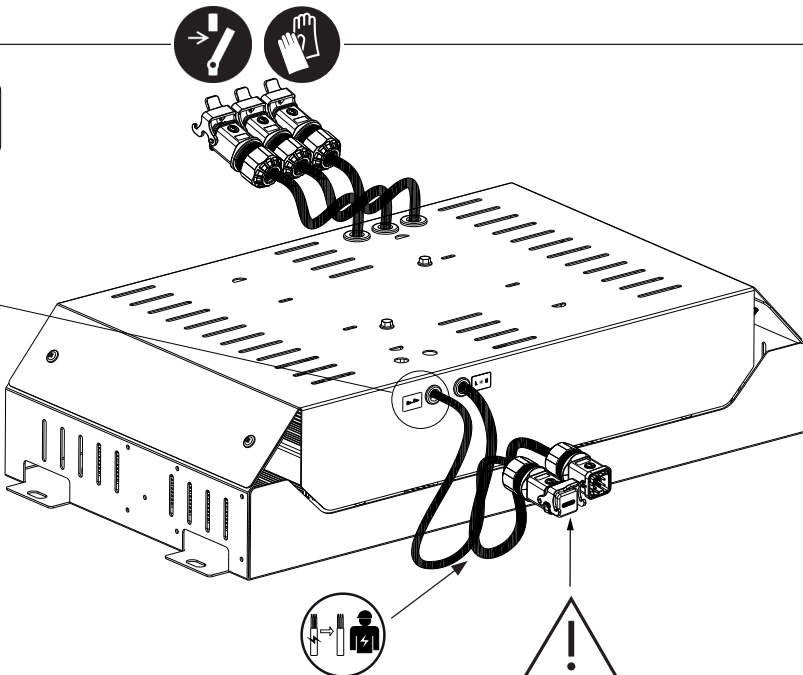

# GWP3003X for MCB - 220V				
	10A	16A	20A	25A
Type B:	0	1	1	1
Type C:	0	1	1	1
Type D:	0	1	1	2

IN

220-240V
50/60Hz ↔ DALI →

DALI

0-10V

0-10V

L	=	DIM+
N	=	DIM-

😊 **OK**