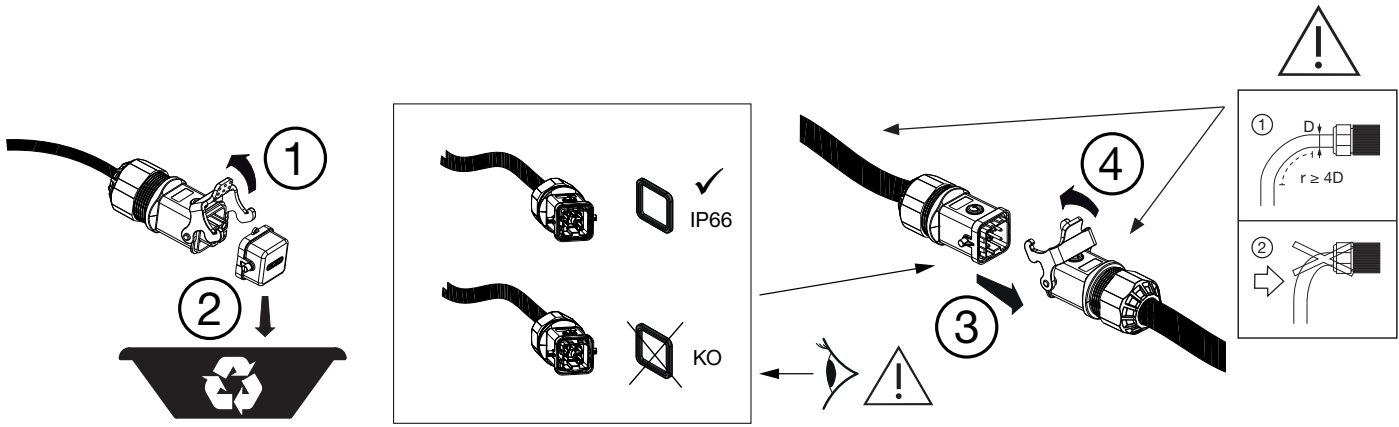

# GWP3003X for MCB - 220V				
	10A	16A	20A	25A
Type B:	0	1	1	1
Type C:	0	1	1	1
Type D:	0	1	1	2

IN

220-240V
50/60Hz ↔ DALI →

DALI

0-10V

0-10V

L	=	DIM+
N	=	DIM-

😊 **OK**