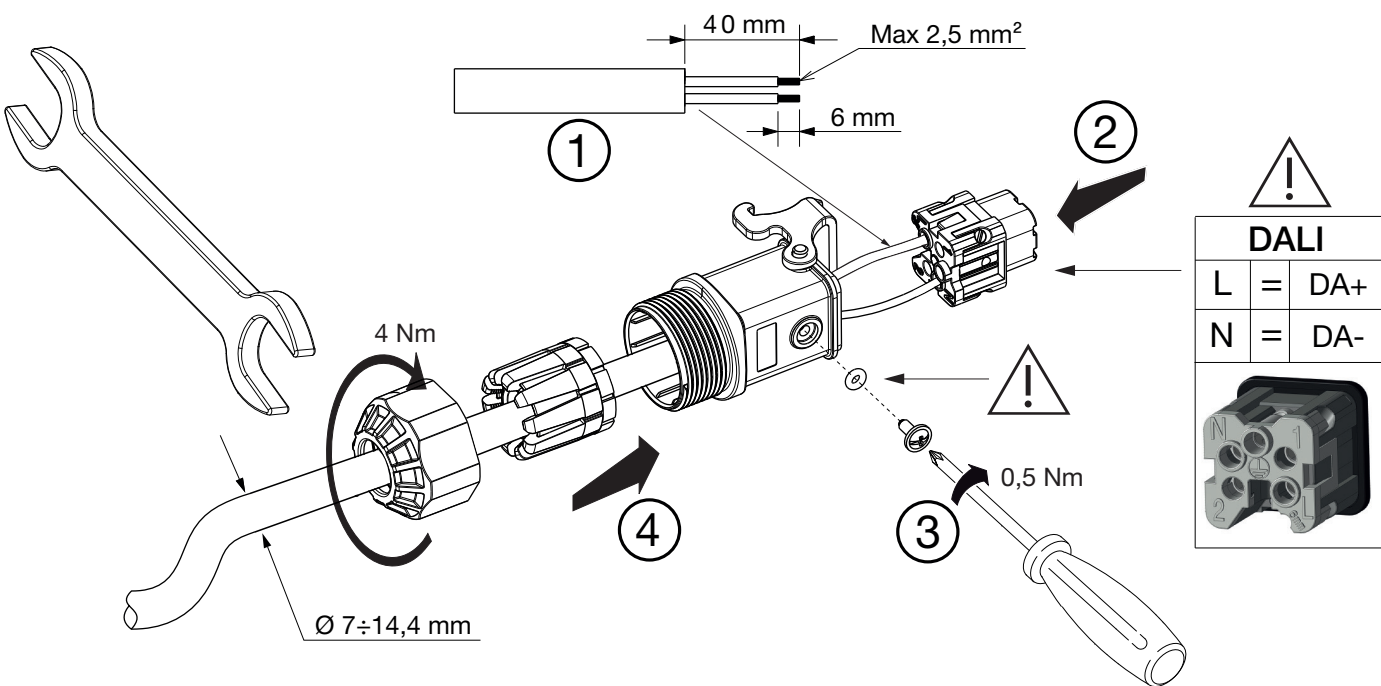

# GWP3003X for MCB - 220V				
	10A	16A	20A	25A
Type B:	0	1	1	1
Type C:	0	1	1	1
Type D:	0	1	1	2

IN

220-240V
50/60Hz ↔ DALI →

DALI

0-10V

0-10V

L	=	DIM+
N	=	DIM-

😊 **OK**