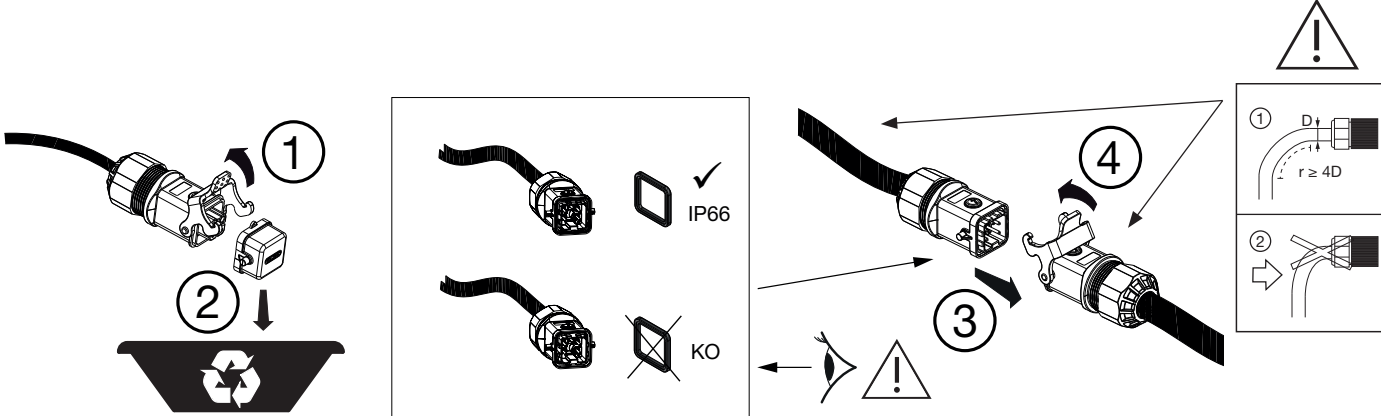

# GWP3003X for MCB - 220V				
	10A	16A	20A	25A
Type B:	0	1	1	1
Type C:	0	1	1	1
Type D:	0	1	1	2

IN

220-240V
50/60Hz ↔ DALI →

DALI

0-10V

0-10V

L	=	DIM+
N	=	DIM-

😊 **OK**