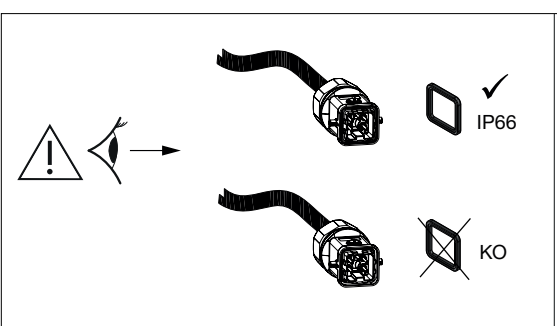

# GWP3003X for MCB - 220V				
	10A	16A	20A	25A
Type B:	0	1	1	1
Type C:	0	1	1	1
Type D:	0	1	1	2

IN

220-240V
50/60Hz ↔ DALI →

DALI

0-10V

0-10V

L	=	DIM+
N	=	DIM-

😊 **OK**