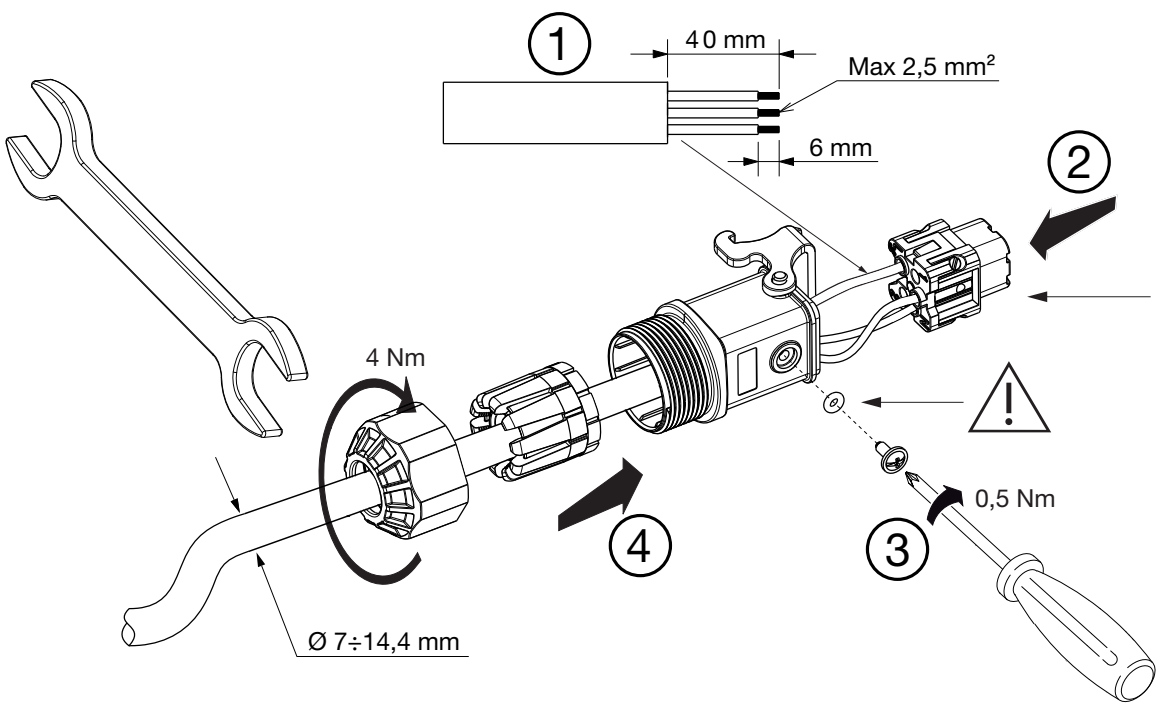

# GWP3003X for MCB - 220V				
	10A	16A	20A	25A
Type B:	0	1	1	1
Type C:	0	1	1	1
Type D:	0	1	1	2

IN

220-240V
50/60Hz ↔ DALI →

DALI

0-10V

0-10V

L	=	DIM+
N	=	DIM-

😊 **OK**