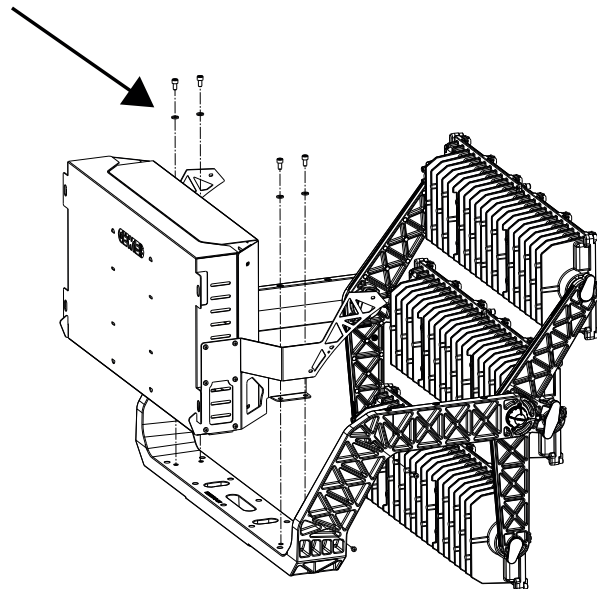

Inrush Current (peak)		
V_{in}	I_{peak}	Half Value time
220 Vac	28,6	2,4 ms