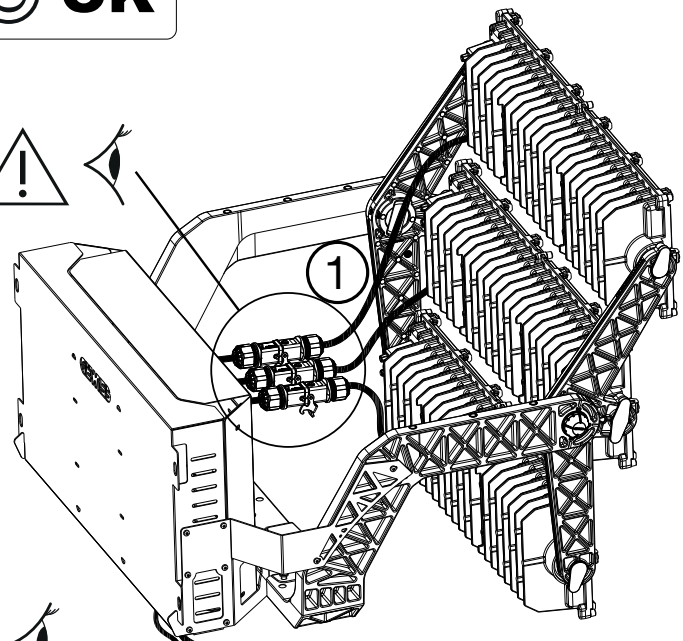

# GWP3003X for MCB - 220V				
	10A	16A	20A	25A
Type B:	0	1	1	1
Type C:	0	1	1	1
Type D:	0	1	1	2

IN

220-240V
50/60Hz ↔ DALI →

DALI

0-10V

0-10V

L	=	DIM+
N	=	DIM-

😊 **OK**