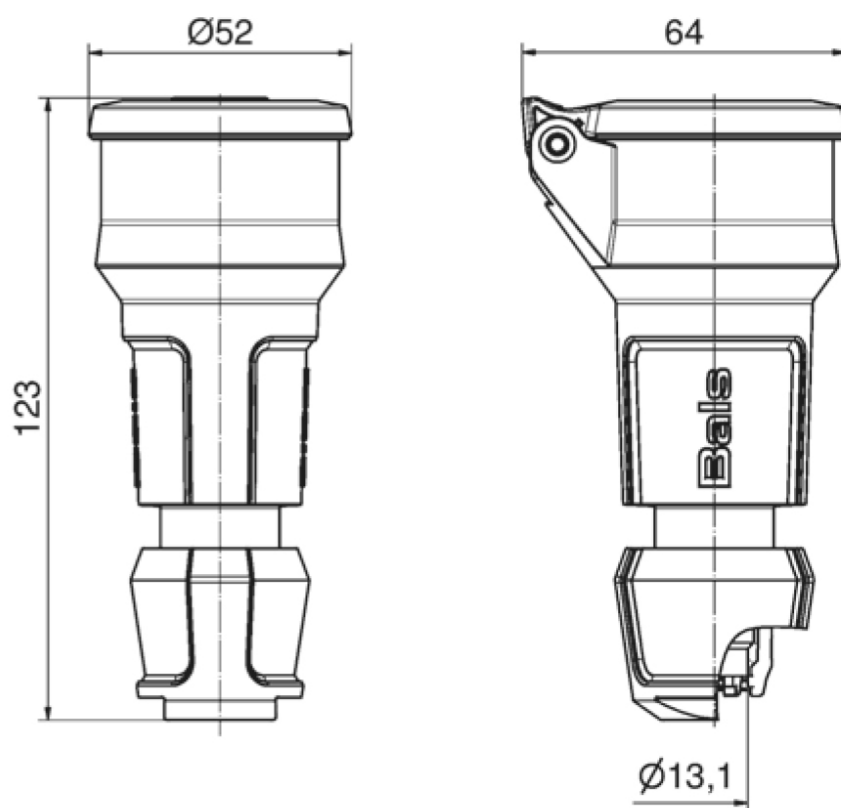

Domestic connector - with hinged lid, System E Belgian/French standard

Product description	
BALS-Prd.-Nr	7491
EAN	4024941853712
Product category	Domestic connector
Current	16A
Number of poles	3p
Poles	2P+PE
Voltage	250V
Frequency	alternating current (AC)

Product description	
Protection degree	IP54
Colour code	gray RAL 7035
Colour of appliance	Collar black RAL 9005, Hinged lid black RAL 9005, Housing cover grey RAL 7035, Cable gland black RAL 9005
Connection design	head-screw terminal
Maximum conductor size	4,0 qmm
Cable entry	Cable gland
Height	123mm
Width	52mm
Depth	64mm
Material of enclosure	Polyamide
Contact	The contact carrier is made of polyamide, the contacts are brass nickel plated

Additional technical properties	
	Multi-Grip cable gland with gasket and integrated strain relief
	With self-closing hinged lid

Logistics data	
Weight/pcs	0.099 kg / Piece
Packaging	Bag
Content amount	1 ST

Logistics data	
EAN	4024941853712
Length	64 mm
Width	52 mm
Height	123 mm
Weight	0.1 kg
Volume	409.344 ccm
Packaging	Carton
Content amount	20 ST
EAN	4024941323697
Length	245 mm
Width	177 mm
Height	185 mm
Weight	2.113 kg
Volume	7,140 ccm