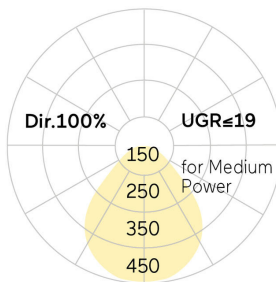

lightnet

Basic-A5

Surface mounted luminaire - Direct light distribution

Article code: BA5ABL-830M-D400

Illustrations may only be similar and serve as an orientation.

Basic-A5. LED. Surface mounted luminaire for wall or ceiling mounting with minimalist edge. Luminaire body made of high-quality aluminum profile. Surface finish Jet Black. Direct only light distribution. Colour temperature: 3000K (Warm White). Colour Rendering Index (CRI): >80. Microprismatic screen for uniform illumination and reduced luminance in office areas. UGR<=19. Dimmable DALI. DxH (round). D=400mm. H=38mm. Medium-power current.

1374lm. 12W. 4,3kg. Binning initial <= MacAdam 3. IP40. Protection class I. CE, UKCA marking. Prüfzeichen: ENEC. IK02. 220-240V. 50-60 Hz. RG0 (EN62471). Luminous flux reduction up to 0,3%/1.000 operating hours. Nominal failure rate: 0,2%/1.000 operating hours. L85B10 (tq 25°C) = 50.000h. 5 years warranty. Manufacturer: Lightnet GmbH, ISO 9001:2015 and 50001:2018 certified.

lightnet

Basic-A5

Surface mounted luminaire - Direct light distribution

Article code: BA5ABL-830M-D400

Customer / Project: _____

Note: _____

Productname	Basic-A5
Lamp	LED
Installation Type	Surface mounted luminaire
Surface finish	Jet Black
Light characteristics	Direct light distribution
Colour temperature	3000K
Colour Rendering Index (CRI)	CRI>80
Optical system	Microprismatic screen
Control	Dimmable (DALI)
Length L/Diameter D (mm)	D=400mm
Height H (mm)	H=38mm
Current/Power	Medium-Power
Luminous Flux	1374lm
Power consumption	12W
Degree of protection	IP40
Certification	Prüfzeichen: ENEC
LED lifetime	L85B10 (tq 25°C) = 50.000h
UGR	UGR<=19
Photometric code	8 30 / 3 3 9
Photobiological class	RG0 (EN62471)
Indoor/Outdoor	Indoor: ta [ambient] max. 25°C
Weight (kg)	4,3kg