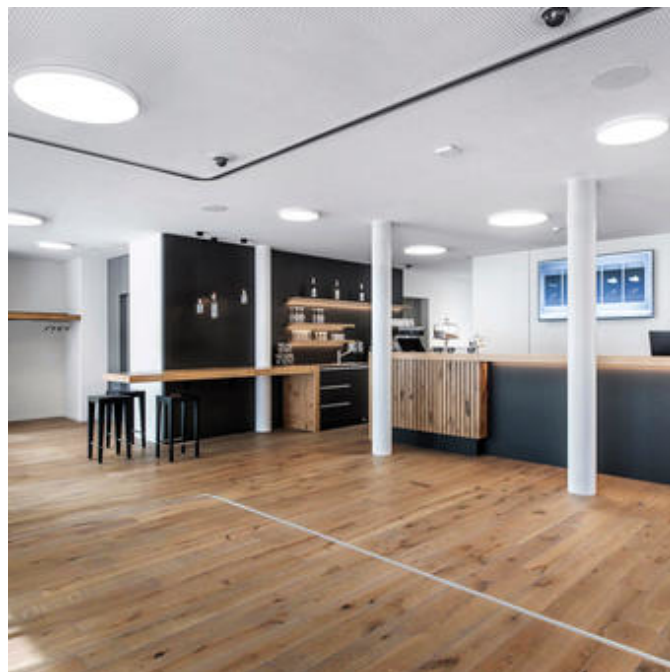

lightnet

Basic-A5

Surface mounted luminaire - Direct light distribution

Article code: BA5ABL-830M-D400

Illustrations may only be similar and serve as an orientation.

Basic-A5. LED. Surface mounted luminaire for wall or ceiling mounting with minimalist edge. Luminaire body made of high-quality aluminum profile. Surface finish Jet Black. Direct only light distribution. Colour temperature: 3000K (Warm White). Colour Rendering Index (CRI): >80. Microprismatic screen for uniform illumination and reduced luminance in office areas. UGR<=19. Dimmable DALI. DxH (round). D=400mm. H=38mm. Medium-power current.

lightnet

Basic-A5

Surface mounted luminaire - Direct light distribution

Article code: BA5ABL-830M-D400

Customer / Project: _____

Note: _____

Productname	Basic-A5
Lamp	LED
Installation Type	Surface mounted luminaire
Surface finish	Jet Black
Light characteristics	Direct light distribution
Colour temperature	3000K
Colour Rendering Index (CRI)	CRI>80
Optical system	Microprismatic screen
Control	Dimmable (DALI)
Length L/Diameter D (mm)	D=400mm
Height H (mm)	H=38mm
Current/Power	Medium-Power
Luminous Flux	1374lm
Power consumption	12W
Degree of protection	IP40
Certification	Prüfzeichen: ENEC
LED lifetime	L85B10 (tq 25°C) = 50.000h
UGR	UGR<=19
Photometric code	8 30 / 3 3 9
Photobiological class	RG0 (EN62471)
Indoor/Outdoor	Indoor: ta [ambient] max. 25°C
Weight (kg)	4,3kg