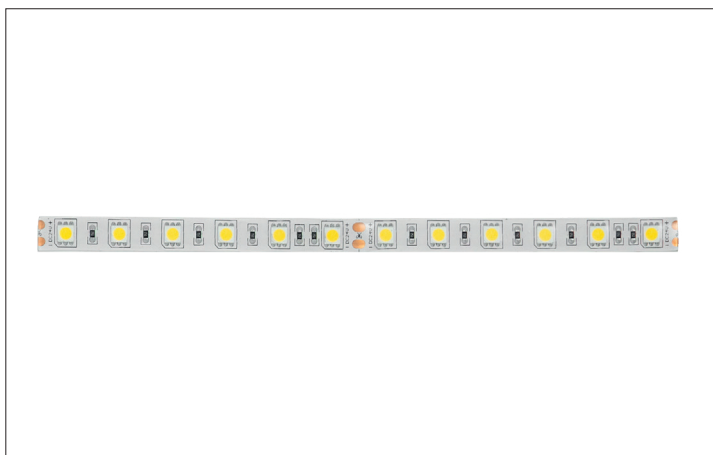

QualityFlex Select flex lighting 5 m, CRI > 90, 14,4 W / m, IP60

Artikel-Nr. 15223004

QualityFlex Select flex lighting 5 m, CRI > 90, 14,4 W / m, IP60, white, 4.000K, CRI > 90. LED flex lighting for decorative, technical as well as efficient lighting of light coves, linear applications and backlighting, basic or general lighting of rooms, architectural applications and for areas where high illumination is required, such as indirect or direct lighting, luminous ceilings, gastronomy lighting and much more. Länge: 5000.0 mm Lampenleistung je Meter: 14.4 W/m, Lichtstrom je Meter: 1200.0 lm/m, Schutzart raumseitig: IP60, Schutzklasse: III, Spannung: 24V DC, Abstrahlwinkel: 120.0 °, 60 LEDs pro Meter, Chip-Abstand (Short Pitch) : 16,7mm. Zur Individuellen Anwendung kann die LED-Flexplatine alle 100 mm eingekürzt werden. Die maximale Systemlänge von 5.000mm darf mit einer Einspeisung nicht überschritten werden. This luminaire contains incorporated and non-exchangeable LED light sources.

Artikel-Nr.	15223004
Stand:	06.12.2021 17:33

Colour temperature	4000 K
Light colour	White
Luminous flux per meter	1,200 lm/m
Power	72 W
Lamp power per meter	14.4 W/m
Power fix	72 W
Beam angle	120 °
Length	5,000 mm
Width	10 mm
Aufbauhöhe	3.2 mm
Length of individual sections	100 mm
Degree of protection	IP60

Protection class	III
McAdam-Step	McAdam-Step 5
Short Pitch	16.7 mm
Number of lamps per meter	60 Qty
Voltage	24V
Voltage type	DC
Ambient temperature	-10 °C bis +40 °C
Control	Dimming depending on driver
Circuit type	Parallel conduction
Length of the connection line	350 mm
Maximum module length	5,000 mm