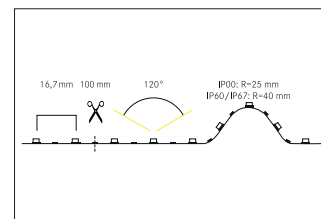

QualityFlex Select flex lighting 5 m, CRI > 90, 14,4 W / m, IP60

Artikel-Nr. 15223004

QualityFlex Select flex lighting 5 m, CRI > 90, 14,4 W / m, IP60, white, 4.000K, CRI > 90. LED flex lighting for decorative, technical as well as efficient lighting of light coves, linear applications and backlighting, basic or general lighting of rooms, architectural applications and for areas where high illumination is required, such as indirect or direct lighting, luminous ceilings, gastronomy lighting and much more. Länge: 5000.0 mm Lampenleistung je Meter: 14.4 W/m, Lichtstrom je Meter: 1200.0 lm/m, Schutzart raumseitig: IP60, Schutzklasse: III, Spannung: 24V DC, Abstrahlwinkel: 120.0 °, 60 LEDs pro Meter, Chip-Abstand (Short Pitch) : 16,7mm. Zur Individuellen Anwendung kann die LED-Flexplatine alle 100 mm eingekürzt werden. Die maximale Systemlänge von 5.000mm darf mit einer Einspeisung nicht überschritten werden. This luminaire contains incorporated and non-exchangeable LED light sources.

Artikel-Nr.	15223004
Stand:	06.12.2021 17:33

Colour temperature	4000 K
Light colour	White
Luminous flux per meter	1,200 lm/m
Power	72 W
Lamp power per meter	14.4 W/m
Power fix	72 W
Beam angle	120 °
Length	5,000 mm
Width	10 mm
Aufbauhöhe	3.2 mm
Length of individual sections	100 mm
Degree of protection	IP60

Protection class	III
McAdam-Step	McAdam-Step 5
Short Pitch	16.7 mm
Number of lamps per meter	60 Qty
Voltage	24V
Voltage type	DC
Ambient temperature	-10 °C bis +40 °C
Control	Dimming depending on driver
Circuit type	Parallel conduction
Length of the connection line	350 mm
Maximum module length	5,000 mm