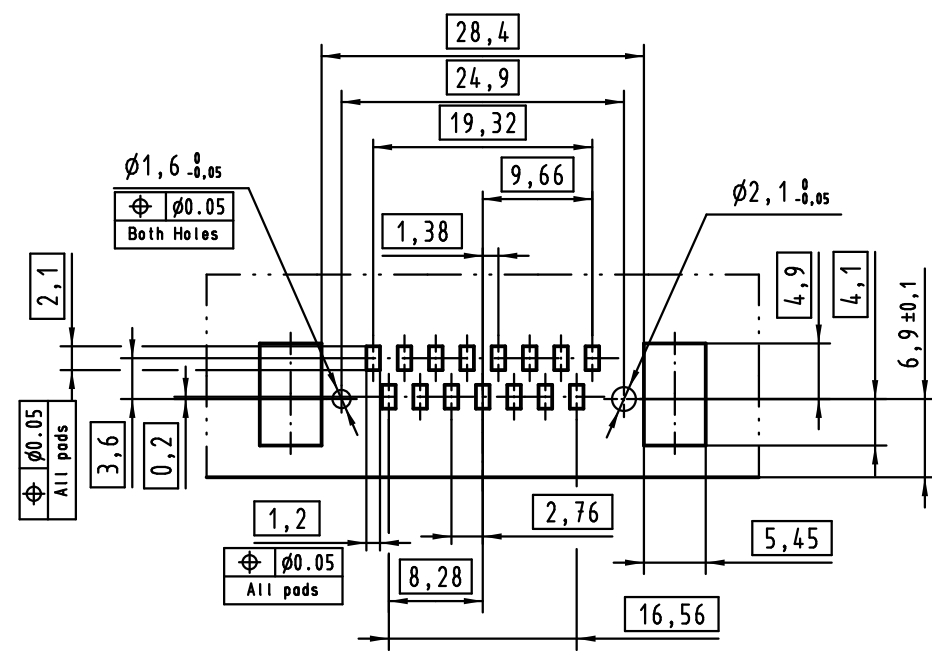

1 2 3 4 5 6

A

B

C

D

Max. Temperature: 260°C during 10 seconds

09552563622.741	1	4-40 UNC	Black Insulator	Reel Packaging (140 connectors) see page 2/2							<p>All Dim. in mm Orig. Size DIN A 4</p>	D-SUB SMT Standard Female 15p with die casted grounds and unremovable screwlocks	Maßstab/ Scale 1,5:1		
09552566622.741	2														
09552567622.741	3														
09552563621.741	1	M3	Black Insulator	Reel Packaging (140 connectors) see page 2/2								TB 09 55 256 x62x	Blatt/ Page 1 / 2		
09552566621.741	2														
09552567621.741	3														
Part number	PL	Thread	Index designation		Mod.	Dot.	Name								