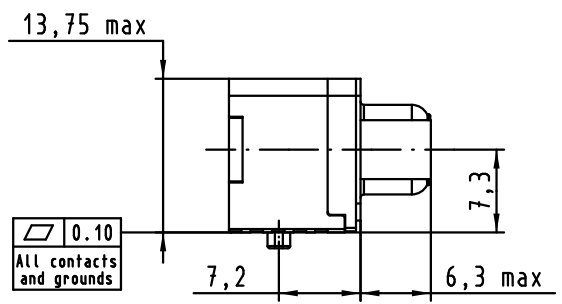

1 2 3 4 5 6

A

B

C

D

Max. Temperature: 260°C during 10 seconds

09552563622.741	1	4-40 UNC	Black Insulator	Reel Packaging (140 connectors) see page 2/2							<p>All Dim. in mm Orig. Size DIN A 4</p>	D-SUB SMT Standard Female 15p with die casted grounds and unremovable screwlocks	Maßstab/ Scale 1,5:1		
09552566622.741	2														
09552567622.741	3														
09552563621.741	1	M3	Black Insulator	Reel Packaging (140 connectors) see page 2/2								TB 09 55 256 x62x	Blatt/ Page 1 / 2		
09552566621.741	2														
09552567621.741	3														
Part number	PL	Thread	Index designation		Mod.	Dot.	Name								