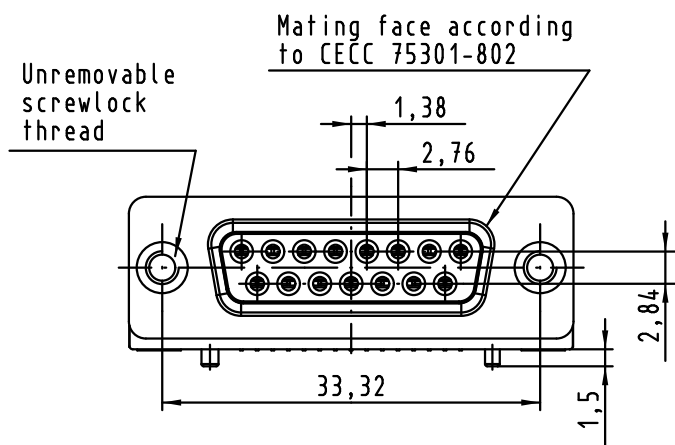

1 2 3 4 5 6

A

B

C

D

Max. Temperature: 260°C during 10 seconds

09552563622.741	1	4-40 UNC	Black Insulator	Reel Packaging (140 connectors) see page 2/2							<p>All Dim. in mm Orig. Size DIN A 4</p>	D-SUB SMT Standard Female 15p with die casted grounds and unremovable screwlocks	Maßstab/ Scale 1,5:1		
09552566622.741	2														
09552567622.741	3														
09552563621.741	1	M3	Black Insulator	Reel Packaging (140 connectors) see page 2/2								TB 09 55 256 x62x	Blatt/ Page 1 / 2		
09552566621.741	2														
09552567621.741	3														
Part number	PL	Thread	Index designation		Mod.	Dot.	Name								