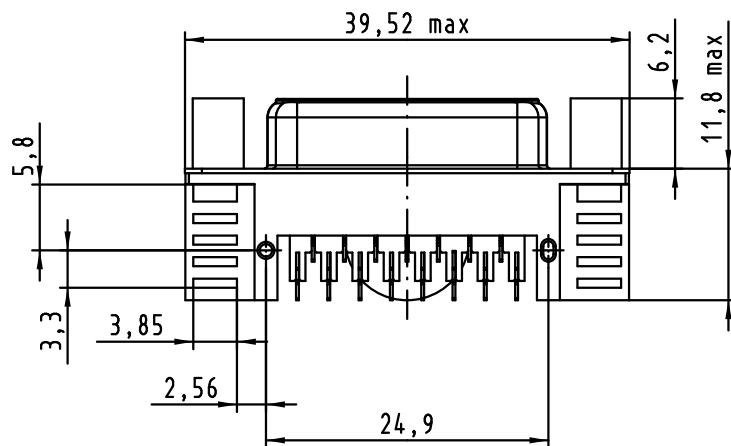

1 2 3 4 5 6

A

B

C

D

Max. Temperature: 260°C during 10 seconds

09552563622.741	1	4-40 UNC	Black Insulator	Reel Packaging (140 connectors) see page 2/2							<p>All Dim. in mm Orig. Size DIN A 4</p>	D-SUB SMT Standard Female 15p with die casted grounds and unremovable screwlocks	Maßstab/ Scale 1,5:1		
09552566622.741	2														
09552567622.741	3														
09552563621.741	1	M3	Black Insulator	Reel Packaging (140 connectors) see page 2/2								TB 09 55 256 x62x	Blatt/ Page 1 / 2		
09552566621.741	2														
09552567621.741	3														
Part number	PL	Thread	Index designation		Mod.	Dot.	Name								