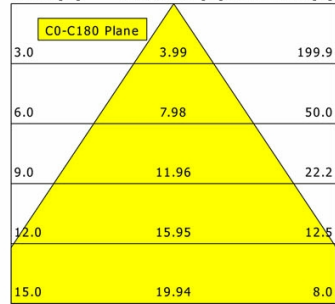

Offset [m] Cone width [m] Illuminance [lx]

η	LED
Efficiency	100 lm/W
Direct/Indirect	↓ 100% / ↑ 0%
System Power	21 W
UGR	X=4H, Y=8H
Reflection factors	70/50/20
UGR C0/C180	24.3
UGR C90/C270	24.3
CIE Flux Codes	73 93 98 100 100
Ra/CRI	>80

LTS

FLIQ 300.2040.01

Flixx 300 Square (FLIQZ 300.25, 1xLED 21W 840/4000K 2150lm)

— C0/C180 cd / 1000 lm

	C0	C90	C180	C270
0°	837	837	837	837
15°	779	779	779	779
30°	513	513	513	513
45°	156	156	156	156
60°	18	18	18	18
75°	6	6	6	6
90°	0	0	0	0
cd / 1000 lm				

Offset [m] Cone width [m] Illuminance [lx]

η	LED
Efficiency	102 lm/W
Direct/Indirect	↓ 100% / ↑ 0%
System Power	21 W
UGR	X=4H, Y=8H
Reflection factors	70/50/20
UGR C0/C180	20.8
UGR C90/C270	20.8
CIE Flux Codes	85 98 100 100 100
Ra/CRI	>80