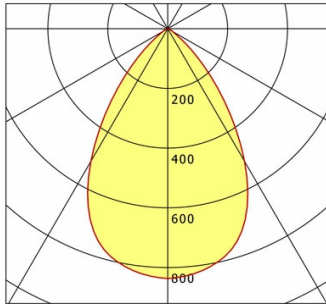

FLIQ 300.2040.01

Flixx 300 Square (FLIQZ 300.25, 1xLED 21W 840/4000K 2150lm)

— C0/C180 cd / 1000 lm

	C0	C90	C180	C270
0°	837	837	837	837
15°	779	779	779	779
30°	513	513	513	513
45°	156	156	156	156
60°	18	18	18	18
75°	6	6	6	6
90°	0	0	0	0
cd / 1000 lm				

Offset [m] Cone width [m] Illuminance [lx]