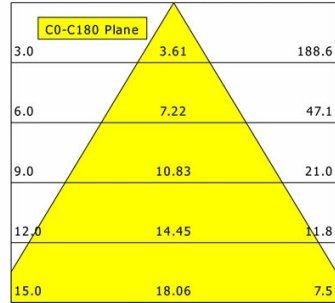

Abmessungen / Gewichte

Länge	145 mm
Breite	145 mm
Höhe	112 mm
Ausschnittsmaß (LxB))	140 x 140 mm
Deckenstärke	5 - 50 mm
Einbautiefe	110 mm
Nettogewicht	1.01 kg
Bruttogewicht	1.07 kg

FLIQ 300.2040.01

FLIQ 300.2040.01

Offset [m] Cone width [m] Illuminance [lx]

η	LED
Efficiency	104 lm/W
Direct/Indirect	↓ 100% / ↑ 0%
System Power	21 W
UGR	X=4H, Y=8H
Reflection factors	70/50/20
UGR C0/C180	20.6
UGR C90/C270	20.6
CIE Flux Codes	86 98 99 100 100
Ra/CRI	>80

Offset [m] Cone width [m] Illuminance [lx]

η	LED
Efficiency	100 lm/W
Direct/Indirect	↓ 100% / ↑ 0%
System Power	21 W
UGR	X=4H, Y=8H
Reflection factors	70/50/20
UGR C0/C180	24.3
UGR C90/C270	24.3
CIE Flux Codes	73 93 98 100 100
Ra/CRI	>80