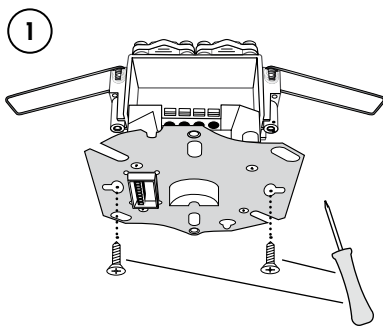

Item no. Set	Product name Set	Content Set		Item no. Reference article	Item no. Mounting Set
BASIC					
EB10431708	MD 360/8 Basic FM	MD + Mounting Set		EB10430404	
EB10431715	MD 360/24 Basic FM	MD + Mounting Set		EB10430848	
EB10431722	PD 360/8 Basic FM	PD + Mounting Set	=	EB10430411	+
EB10431739	PD 360/24 Basic FM	PD + Mounting Set		EB10430855	EP10425929
EB10431746	PD 360/8 Basic FM KNX	PD + Mounting Set		EB10430442	
COMPACT					
EP10055539	MD-C 360i/8 FM	MD-C + Mounting Set		EP10055393	
EP10055560	MD-C 360i/24 FM	MD-C + Mounting Set		EP10055317	
EP10426858	PD-C 360i/8 FM	PD-C + Mounting Set		EP10425059	
EP10426865	PD-C 360i/24 FM	PD-C + Mounting Set		EP10428067	
EP10426971	PD-C 360/8 Slave FM	PD-C + Mounting Set		EP10055379	
EP10428777	PD-C 360/24 Slave FM	PD-C + Mounting Set	=	EP10055386	+
EP10428784	PD-C 360i/8 FM DUO DALI	PD-C + Mounting Set		EP10427442	EP10425929
EP10428791	PD-C 360i/24 FM DUO DALI	PD-C + Mounting Set		EP10427459	
EP10428807	PD-C 360/8 BMS FM DALI-2	PD-C + Mounting Set		EP10428203	
EP10428814	PD-C 360/24 BMS FM DALI-2	PD-C + Mounting Set		EP10428210	
EP10428821	PD-C 360i/8 FM KNX UP	PD-C + Mounting Set		EP10427404	
EP10428838	PD-C 360i/24 FM KNX UP	PD-C + Mounting Set		EP10427428	
FLAT					
EP10423208	PD-FLAT 360/8 RW BMS FM DALI-2	PD-FLAT + Mounting Set		EP10423031	
EP10423215	PD-FLAT-L 360/8 RW BMS FM DALI-2	PD-FLAT + Mounting Set	=	EP10423055	+
EP10423222	PD-FLAT 360i/8 ROUND WHITE FM KNX	PD-FLAT + Mounting Set		EP10451706	EP10426889
EP10423239	PD-FLAT 360i/8 LARGE ROUND WHITE FM KNX	PD-FLAT + Mounting Set		EP10428685	