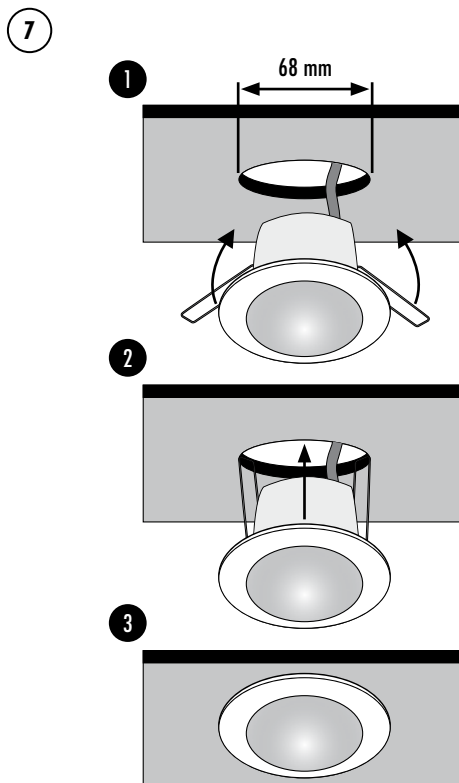

Item no. Set	Product name Set	Content Set		Item no. Reference article	Item no. Mounting Set
BASIC					
EB10431708	MD 360/8 Basic FM	MD + Mounting Set		EB10430404	
EB10431715	MD 360/24 Basic FM	MD + Mounting Set		EB10430848	
EB10431722	PD 360/8 Basic FM	PD + Mounting Set	=	EB10430411	+
EB10431739	PD 360/24 Basic FM	PD + Mounting Set		EB10430855	EP10425929
EB10431746	PD 360/8 Basic FM KNX	PD + Mounting Set		EB10430442	
COMPACT					
EP10055539	MD-C 360i/8 FM	MD-C + Mounting Set		EP10055393	
EP10055560	MD-C 360i/24 FM	MD-C + Mounting Set		EP10055317	
EP10426858	PD-C 360i/8 FM	PD-C + Mounting Set		EP10425059	
EP10426865	PD-C 360i/24 FM	PD-C + Mounting Set		EP10428067	
EP10426971	PD-C 360/8 Slave FM	PD-C + Mounting Set		EP10055379	
EP10428777	PD-C 360/24 Slave FM	PD-C + Mounting Set	=	EP10055386	+
EP10428784	PD-C 360i/8 FM DUO DALI	PD-C + Mounting Set		EP10427442	EP10425929
EP10428791	PD-C 360i/24 FM DUO DALI	PD-C + Mounting Set		EP10427459	
EP10428807	PD-C 360/8 BMS FM DALI-2	PD-C + Mounting Set		EP10428203	
EP10428814	PD-C 360/24 BMS FM DALI-2	PD-C + Mounting Set		EP10428210	
EP10428821	PD-C 360i/8 FM KNX UP	PD-C + Mounting Set		EP10427404	
EP10428838	PD-C 360i/24 FM KNX UP	PD-C + Mounting Set		EP10427428	
FLAT					
EP10423208	PD-FLAT 360/8 RW BMS FM DALI-2	PD-FLAT + Mounting Set		EP10423031	
EP10423215	PD-FLAT-L 360/8 RW BMS FM DALI-2	PD-FLAT + Mounting Set	=	EP10423055	+
EP10423222	PD-FLAT 360i/8 ROUND WHITE FM KNX	PD-FLAT + Mounting Set		EP10451706	EP10426889
EP10423239	PD-FLAT 360i/8 LARGE ROUND WHITE FM KNX	PD-FLAT + Mounting Set		EP10428685	