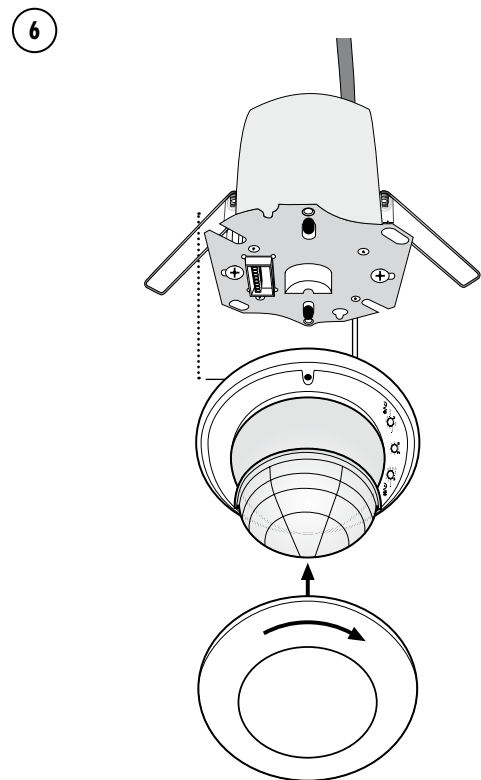

Item no. Set	Product name Set	Content Set		Item no. Reference article	Item no. Mounting Set
BASIC					
EB10431708	MD 360/8 Basic FM	MD + Mounting Set		EB10430404	
EB10431715	MD 360/24 Basic FM	MD + Mounting Set		EB10430848	
EB10431722	PD 360/8 Basic FM	PD + Mounting Set	=	EB10430411	+
EB10431739	PD 360/24 Basic FM	PD + Mounting Set		EB10430855	EP10425929
EB10431746	PD 360/8 Basic FM KNX	PD + Mounting Set		EB10430442	
COMPACT					
EP10055539	MD-C 360i/8 FM	MD-C + Mounting Set		EP10055393	
EP10055560	MD-C 360i/24 FM	MD-C + Mounting Set		EP10055317	
EP10426858	PD-C 360i/8 FM	PD-C + Mounting Set		EP10425059	
EP10426865	PD-C 360i/24 FM	PD-C + Mounting Set		EP10428067	
EP10426971	PD-C 360/8 Slave FM	PD-C + Mounting Set		EP10055379	
EP10428777	PD-C 360/24 Slave FM	PD-C + Mounting Set	=	EP10055386	+
EP10428784	PD-C 360i/8 FM DUO DALI	PD-C + Mounting Set		EP10427442	EP10425929
EP10428791	PD-C 360i/24 FM DUO DALI	PD-C + Mounting Set		EP10427459	
EP10428807	PD-C 360/8 BMS FM DALI-2	PD-C + Mounting Set		EP10428203	
EP10428814	PD-C 360/24 BMS FM DALI-2	PD-C + Mounting Set		EP10428210	
EP10428821	PD-C 360i/8 FM KNX UP	PD-C + Mounting Set		EP10427404	
EP10428838	PD-C 360i/24 FM KNX UP	PD-C + Mounting Set		EP10427428	
FLAT					
EP10423208	PD-FLAT 360/8 RW BMS FM DALI-2	PD-FLAT + Mounting Set		EP10423031	
EP10423215	PD-FLAT-L 360/8 RW BMS FM DALI-2	PD-FLAT + Mounting Set	=	EP10423055	+
EP10423222	PD-FLAT 360i/8 ROUND WHITE FM KNX	PD-FLAT + Mounting Set		EP10451706	EP10426889
EP10423239	PD-FLAT 360i/8 LARGE ROUND WHITE FM KNX	PD-FLAT + Mounting Set		EP10428685	