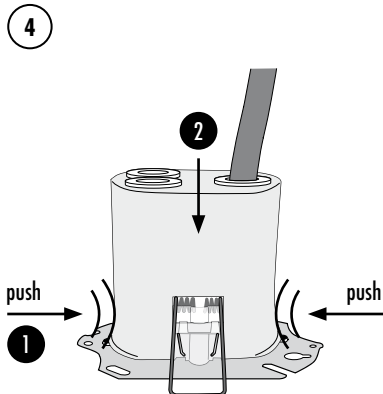

Item no. Set	Product name Set	Content Set		Item no. Reference article	Item no. Mounting Set
BASIC					
EB10431708	MD 360/8 Basic FM	MD + Mounting Set		EB10430404	
EB10431715	MD 360/24 Basic FM	MD + Mounting Set		EB10430848	
EB10431722	PD 360/8 Basic FM	PD + Mounting Set	=	EB10430411	+
EB10431739	PD 360/24 Basic FM	PD + Mounting Set		EB10430855	EP10425929
EB10431746	PD 360/8 Basic FM KNX	PD + Mounting Set		EB10430442	
COMPACT					
EP10055539	MD-C 360i/8 FM	MD-C + Mounting Set		EP10055393	
EP10055560	MD-C 360i/24 FM	MD-C + Mounting Set		EP10055317	
EP10426858	PD-C 360i/8 FM	PD-C + Mounting Set		EP10425059	
EP10426865	PD-C 360i/24 FM	PD-C + Mounting Set		EP10428067	
EP10426971	PD-C 360/8 Slave FM	PD-C + Mounting Set		EP10055379	
EP10428777	PD-C 360/24 Slave FM	PD-C + Mounting Set	=	EP10055386	+
EP10428784	PD-C 360i/8 FM DUO DALI	PD-C + Mounting Set		EP10427442	EP10425929
EP10428791	PD-C 360i/24 FM DUO DALI	PD-C + Mounting Set		EP10427459	
EP10428807	PD-C 360/8 BMS FM DALI-2	PD-C + Mounting Set		EP10428203	
EP10428814	PD-C 360/24 BMS FM DALI-2	PD-C + Mounting Set		EP10428210	
EP10428821	PD-C 360i/8 FM KNX UP	PD-C + Mounting Set		EP10427404	
EP10428838	PD-C 360i/24 FM KNX UP	PD-C + Mounting Set		EP10427428	
FLAT					
EP10423208	PD-FLAT 360/8 RW BMS FM DALI-2	PD-FLAT + Mounting Set		EP10423031	
EP10423215	PD-FLAT-L 360/8 RW BMS FM DALI-2	PD-FLAT + Mounting Set	=	EP10423055	+
EP10423222	PD-FLAT 360i/8 ROUND WHITE FM KNX	PD-FLAT + Mounting Set		EP10451706	EP10426889
EP10423239	PD-FLAT 360i/8 LARGE ROUND WHITE FM KNX	PD-FLAT + Mounting Set		EP10428685	