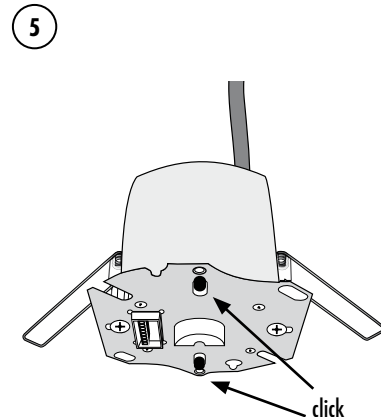

Item no. Set	Product name Set	Content Set		Item no. Reference article	Item no. Mounting Set
BASIC					
EB10431708	MD 360/8 Basic FM	MD + Mounting Set		EB10430404	
EB10431715	MD 360/24 Basic FM	MD + Mounting Set		EB10430848	
EB10431722	PD 360/8 Basic FM	PD + Mounting Set	=	EB10430411	+
EB10431739	PD 360/24 Basic FM	PD + Mounting Set		EB10430855	EP10425929
EB10431746	PD 360/8 Basic FM KNX	PD + Mounting Set		EB10430442	
COMPACT					
EP10055539	MD-C 360i/8 FM	MD-C + Mounting Set		EP10055393	
EP10055560	MD-C 360i/24 FM	MD-C + Mounting Set		EP10055317	
EP10426858	PD-C 360i/8 FM	PD-C + Mounting Set		EP10425059	
EP10426865	PD-C 360i/24 FM	PD-C + Mounting Set		EP10428067	
EP10426971	PD-C 360/8 Slave FM	PD-C + Mounting Set		EP10055379	
EP10428777	PD-C 360/24 Slave FM	PD-C + Mounting Set	=	EP10055386	+
EP10428784	PD-C 360i/8 FM DUO DALI	PD-C + Mounting Set		EP10427442	EP10425929
EP10428791	PD-C 360i/24 FM DUO DALI	PD-C + Mounting Set		EP10427459	
EP10428807	PD-C 360/8 BMS FM DALI-2	PD-C + Mounting Set		EP10428203	
EP10428814	PD-C 360/24 BMS FM DALI-2	PD-C + Mounting Set		EP10428210	
EP10428821	PD-C 360i/8 FM KNX UP	PD-C + Mounting Set		EP10427404	
EP10428838	PD-C 360i/24 FM KNX UP	PD-C + Mounting Set		EP10427428	
FLAT					
EP10423208	PD-FLAT 360/8 RW BMS FM DALI-2	PD-FLAT + Mounting Set		EP10423031	
EP10423215	PD-FLAT-L 360/8 RW BMS FM DALI-2	PD-FLAT + Mounting Set	=	EP10423055	+
EP10423222	PD-FLAT 360i/8 ROUND WHITE FM KNX	PD-FLAT + Mounting Set		EP10451706	EP10426889
EP10423239	PD-FLAT 360i/8 LARGE ROUND WHITE FM KNX	PD-FLAT + Mounting Set		EP10428685	