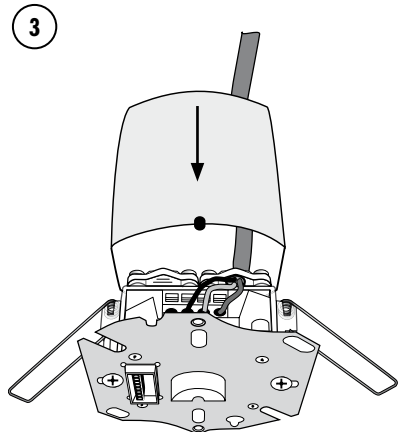

Item no. Set	Product name Set	Content Set		Item no. Reference article	Item no. Mounting Set
BASIC					
EB10431708	MD 360/8 Basic FM	MD + Mounting Set		EB10430404	
EB10431715	MD 360/24 Basic FM	MD + Mounting Set		EB10430848	
EB10431722	PD 360/8 Basic FM	PD + Mounting Set	=	EB10430411	+
EB10431739	PD 360/24 Basic FM	PD + Mounting Set		EB10430855	EP10425929
EB10431746	PD 360/8 Basic FM KNX	PD + Mounting Set		EB10430442	
COMPACT					
EP10055539	MD-C 360i/8 FM	MD-C + Mounting Set		EP10055393	
EP10055560	MD-C 360i/24 FM	MD-C + Mounting Set		EP10055317	
EP10426858	PD-C 360i/8 FM	PD-C + Mounting Set		EP10425059	
EP10426865	PD-C 360i/24 FM	PD-C + Mounting Set		EP10428067	
EP10426971	PD-C 360/8 Slave FM	PD-C + Mounting Set		EP10055379	
EP10428777	PD-C 360/24 Slave FM	PD-C + Mounting Set	=	EP10055386	+
EP10428784	PD-C 360i/8 FM DUO DALI	PD-C + Mounting Set		EP10427442	EP10425929
EP10428791	PD-C 360i/24 FM DUO DALI	PD-C + Mounting Set		EP10427459	
EP10428807	PD-C 360/8 BMS FM DALI-2	PD-C + Mounting Set		EP10428203	
EP10428814	PD-C 360/24 BMS FM DALI-2	PD-C + Mounting Set		EP10428210	
EP10428821	PD-C 360i/8 FM KNX UP	PD-C + Mounting Set		EP10427404	
EP10428838	PD-C 360i/24 FM KNX UP	PD-C + Mounting Set		EP10427428	
FLAT					
EP10423208	PD-FLAT 360/8 RW BMS FM DALI-2	PD-FLAT + Mounting Set		EP10423031	
EP10423215	PD-FLAT-L 360/8 RW BMS FM DALI-2	PD-FLAT + Mounting Set	=	EP10423055	+
EP10423222	PD-FLAT 360i/8 ROUND WHITE FM KNX	PD-FLAT + Mounting Set		EP10451706	EP10426889
EP10423239	PD-FLAT 360i/8 LARGE ROUND WHITE FM KNX	PD-FLAT + Mounting Set		EP10428685	