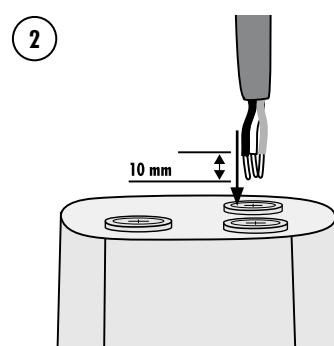

Item no. Set	Product name Set	Content Set		Item no. Reference article	Item no. Mounting Set
BASIC					
EB10431708	MD 360/8 Basic FM	MD + Mounting Set		EB10430404	
EB10431715	MD 360/24 Basic FM	MD + Mounting Set		EB10430848	
EB10431722	PD 360/8 Basic FM	PD + Mounting Set	=	EB10430411	+
EB10431739	PD 360/24 Basic FM	PD + Mounting Set		EB10430855	EP10425929
EB10431746	PD 360/8 Basic FM KNX	PD + Mounting Set		EB10430442	
COMPACT					
EP10055539	MD-C 360i/8 FM	MD-C + Mounting Set		EP10055393	
EP10055560	MD-C 360i/24 FM	MD-C + Mounting Set		EP10055317	
EP10426858	PD-C 360i/8 FM	PD-C + Mounting Set		EP10425059	
EP10426865	PD-C 360i/24 FM	PD-C + Mounting Set		EP10428067	
EP10426971	PD-C 360/8 Slave FM	PD-C + Mounting Set		EP10055379	
EP10428777	PD-C 360/24 Slave FM	PD-C + Mounting Set	=	EP10055386	+
EP10428784	PD-C 360i/8 FM DUO DALI	PD-C + Mounting Set		EP10427442	EP10425929
EP10428791	PD-C 360i/24 FM DUO DALI	PD-C + Mounting Set		EP10427459	
EP10428807	PD-C 360/8 BMS FM DALI-2	PD-C + Mounting Set		EP10428203	
EP10428814	PD-C 360/24 BMS FM DALI-2	PD-C + Mounting Set		EP10428210	
EP10428821	PD-C 360i/8 FM KNX UP	PD-C + Mounting Set		EP10427404	
EP10428838	PD-C 360i/24 FM KNX UP	PD-C + Mounting Set		EP10427428	
FLAT					
EP10423208	PD-FLAT 360/8 RW BMS FM DALI-2	PD-FLAT + Mounting Set		EP10423031	
EP10423215	PD-FLAT-L 360/8 RW BMS FM DALI-2	PD-FLAT + Mounting Set	=	EP10423055	+
EP10423222	PD-FLAT 360i/8 ROUND WHITE FM KNX	PD-FLAT + Mounting Set		EP10451706	EP10426889
EP10423239	PD-FLAT 360i/8 LARGE ROUND WHITE FM KNX	PD-FLAT + Mounting Set		EP10428685	