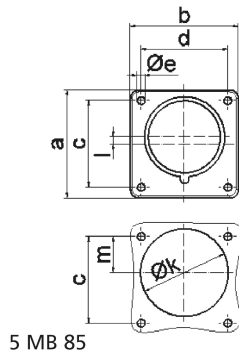

Flanged appliance inlet, black for event technology - for Event technology

Product description	
BALS-Prd.-Nr	28312
EAN	4024941938167
Product category	Flanged appliance inlet Quick-Connect, straight
Current	16A
Number of poles	3p
Arrangement of phases	2P+PE
Position of earth contact	6 h
Voltage	200 - 250V~

Product description	
Frequency	50/60Hz
Protection degree	IP44
Colour code	blue RAL 5015
Colour of appliance	Enclosure black RAL 9005
Connection design	screwless spring-clamp technology
Maximum conductor size	2,5 qmm
Cable entry	other
Height	75mm
Width	75mm
Depth	79mm
Flange size vertical in mm	75mm
Flange size horizontal in mm	75mm
Drill hole dist. vertical mm	60mm
Drill hole dist. horizontal mm	60mm
Material of enclosure	Polyamide
Contacts	The contact carrier is made of high temperature resistant material, the contacts are brass nickel plated

Additional technical properties	
	Collar in middle of flange

Logistics data	
Weight/pcs	0.09 kg / Piece
Packaging	Bag
Content amount	1 ST
EAN	4024941938167
Length	79 mm
Width	75 mm
Height	75 mm
Weight	0.091 kg
Volume	444.375 ccm
Packaging	Carton
Content amount	10 ST
EAN	4024941840491
Length	248 mm
Width	158 mm
Height	123 mm
Weight	0.997 kg
Volume	3,960 ccm

Ampere	16	16	16	32	32	32
Polzahl	3	4	5	3	4	5
a	75,0	75,0	75,0	75,0	75,0	75,0
b	75,0	75,0	75,0	75,0	75,0	75,0
c	60,0	60,0	60,0	60,0	60,0	60,0
d	60,0	60,0	60,0	60,0	60,0	60,0
e ø	5,5	5,5	5,5	5,5	5,5	5,5
f	7,0	7,0	7,0	7,0	7,0	7,0
h	43,0	43,0	43,0	53,0	53,0	53,0
i	39,0	39,0	39,0	43,0	43,0	43,0
k ø	42,0	48,0	61,0	57,0	57,0	60,0
l	-	-	5,0	2,0	2,0	-
m	30,0	30,0	25,0	28,0	28,0	30,0
Leiter mm ² min	1	1	1	2,5	2,5	2,5
Leiter mm ² max	2,5	2,5	2,5	6	6	6