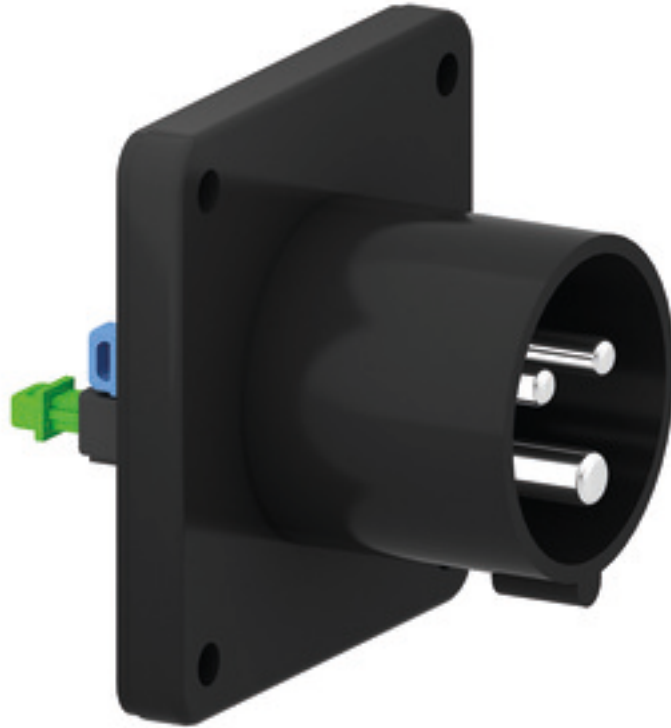

Flanged appliance inlet, black for event technology - for Event technology

Product description	
BALS-Prd.-Nr	28312
EAN	4024941938167
Product category	Flanged appliance inlet Quick-Connect, straight
Current	16A
Number of poles	3p
Arrangement of phases	2P+PE
Position of earth contact	6 h
Voltage	200 - 250V~

Product description	
Frequency	50/60Hz
Protection degree	IP44
Colour code	blue RAL 5015
Colour of appliance	Enclosure black RAL 9005
Connection design	screwless spring-clamp technology
Maximum conductor size	2,5 qmm
Cable entry	other
Height	75mm
Width	75mm
Depth	79mm
Flange size vertical in mm	75mm
Flange size horizontal in mm	75mm
Drill hole dist. vertical mm	60mm
Drill hole dist. horizontal mm	60mm
Material of enclosure	Polyamide
Contacts	The contact carrier is made of high temperature resistant material, the contacts are brass nickel plated

Additional technical properties	
	Collar in middle of flange

Logistics data	
Weight/pcs	0.09 kg / Piece
Packaging	Bag
Content amount	1 ST
EAN	4024941938167
Length	79 mm
Width	75 mm
Height	75 mm
Weight	0.091 kg
Volume	444.375 ccm
Packaging	Carton
Content amount	10 ST
EAN	4024941840491
Length	248 mm
Width	158 mm
Height	123 mm
Weight	0.997 kg
Volume	3,960 ccm