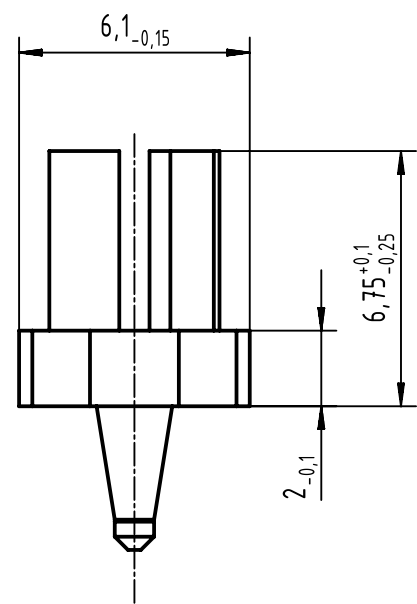

1 2 3 4 5 6

A

B

C

D

colour: RAL 3018 (strawberry red)

	All rights reserved Department EL PD	All Dimensions in mm Original Size DIN A4		Scale 5:1	Free size tol. complementary IEC 61076-4-101	Ref. Sub.	
		Created by STORCK	Inspected by TADJE	Standardisation HOFFMANN	Date 2018-11-12	State Final Release	
HARTING Electronics GmbH D-32339 Espelkamp		Title har-bus HM coding key (code-no. 3567) for female conn.				Doc-Key / ECM-Nr. 100075009/UGD/001/D 50000014:3134	
		Type TB	Number 17790000028			Rev. D	Page 1/1