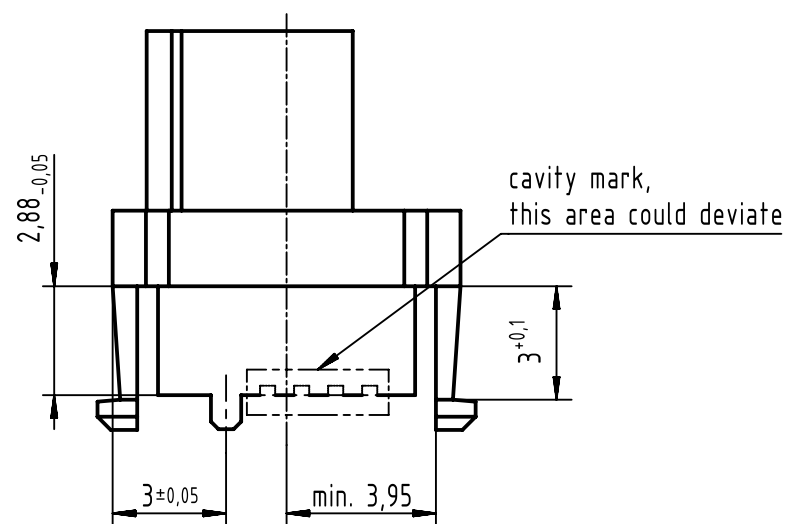

1 2 3 4 5 6

A

B

C

D

colour: RAL 3018 (strawberry red)

	All rights reserved Department EL PD	All Dimensions in mm Original Size DIN A4		Scale 5:1	Free size tol. complementary IEC 61076-4-101	Ref. Sub.	
		Created by STORCK	Inspected by TADJE	Standardisation HOFFMANN	Date 2018-11-12	State Final Release	
HARTING Electronics GmbH D-32339 Espelkamp		Title har-bus HM coding key (code-no. 3567) for female conn.				Doc-Key / ECM-Nr. 100075009/UGD/001/D 50000014:3134	
		Type TB	Number 17790000028			Rev. D	Page 1/1