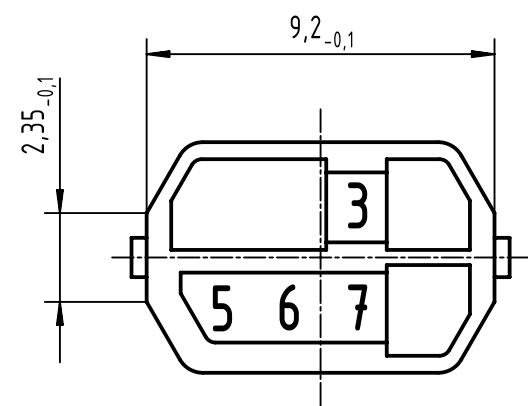

1 2 3 4 5 6

A

B

C

D

colour: RAL 3018 (strawberry red)

	All rights reserved Department EL PD	All Dimensions in mm Original Size DIN A4		Scale 5:1	Free size tol. complementary IEC 61076-4-101	Ref. Sub.	
		Created by STORCK	Inspected by TADJE	Standardisation HOFFMANN	Date 2018-11-12	State Final Release	
HARTING Electronics GmbH D-32339 Espelkamp		Title har-bus HM coding key (code-no. 3567) for female conn.				Doc-Key / ECM-Nr. 100075009/UGD/001/D 50000014:3134	
		Type TB	Number 17790000028			Rev. D	Page 1/1