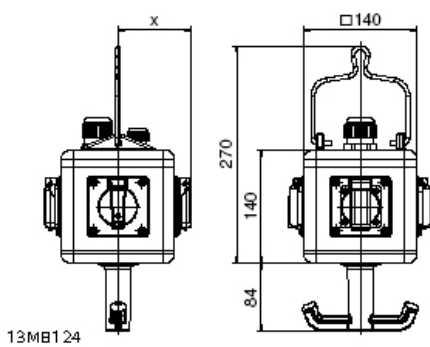

## Hanging distributors - UNI - BLOCK, dependent

Product description	
BALS-Prd.-Nr	57250
EAN	4024941572507
Product category	UNI - BLOCK, dependent
Protection degree	IP44
Colour of appliance	Housing bottom similar black RAL 9017, Housing top similar yellow RAL 1021
Height	140mm
Width	140mm
Depth	140mm

Logistics data	
Weight/pcs	2.37 kg / Piece
Packaging	Carton
Content amount	1 ST
EAN	4024941572507
Length	335 mm
Width	283 mm
Height	268 mm
Weight	2.72 kg
Volume	21,937.5 ccm

13MB124

Depth X

Component	Angle	IP44/IP54	IP67
16A 3pol.	straight	118	122
16A 4pol.	straight	119	124
16A 5pol.	straight	122	124
32A 3/4pol.	straight	128	132
32A 5pol.	straight	132	132
16A 5pol.	angled	126	125
Domestic socket	straight	90	115
Operating window		90	