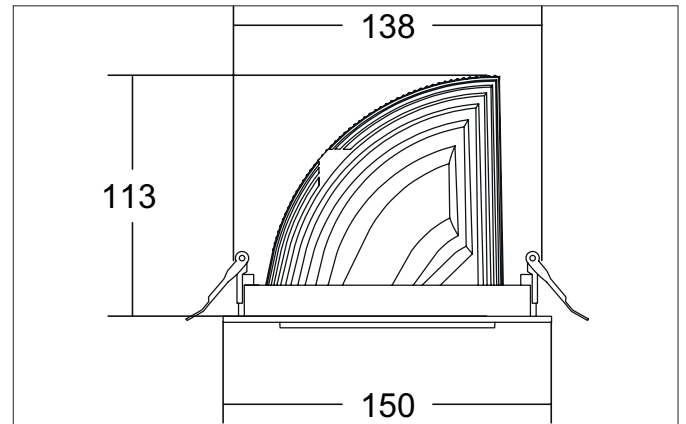

ARTEMIS MINI LED recessed spotlight, on/off switchable

Article no. 88253173

Light.
For Generations.**Tender**

LED recessed spotlight, on/off switchable, Round. Ceiling cut-out Ø 138 mm, Installation depth 113 mm, Outer diameter 150 mm, Weight 0,900 kg, with rotationssymmetrical, deep, wide distributed light intensity. optimal light distribution due to a glass transparent cover. Luminous flux 3.571 lm, Power 1 x 27 W, Light colour warm white, Correlated color temprature (CCT) 3.000 K, Colour rendering index CRI > 90, Housing material: Aluminium, Colour: White structure, Permissible ambient temperature (ta): -20 °C - +25 °C, Protection class (EN 61140): II, Degree of protection (DIN EN 60529): IP20, .With electronic driver, on/off switchable.

Article data	
Article no.	88253173
GTIN	4251433973645
Series name	ARTEMIS MINI
Short description	LED recessed spotlight, on/off switchable
Material	Aluminium
Colour	White
Type of surface	Structure
Shape	Round
Outer diameter	150 mm
Built-in diameter	138 mm
Installation depth	113 mm
Weight	0.900 kg

ARTEMIS MINI LED recessed spotlight, on/off switchable

Article no. 88253173

Light.
For Generations.

Lighting technology	
Colour temperature	3.000 K
Light colour	White
Light output	Direct
Luminous flux	3,571 lm
System efficiency	132 lm/W
Colour rendering	CRI > 90
Reflector	High-gloss
Beam angle	30°
Light sharing	Symmetric

Packing data	
Gross weight	0.95 kg
Length of packaging	150 mm
Packaging width	150 mm
Packaging height	113 mm
Disposal at end of life	This product must not be disposed of with household waste. You are obliged, to dispose of such electrical waste separately. By disposing of electrical waste and other old or defective electronics separately, you support recycling or other forms of re-use. In that way you help to take care and to avoid that harmful substances get into the environment.