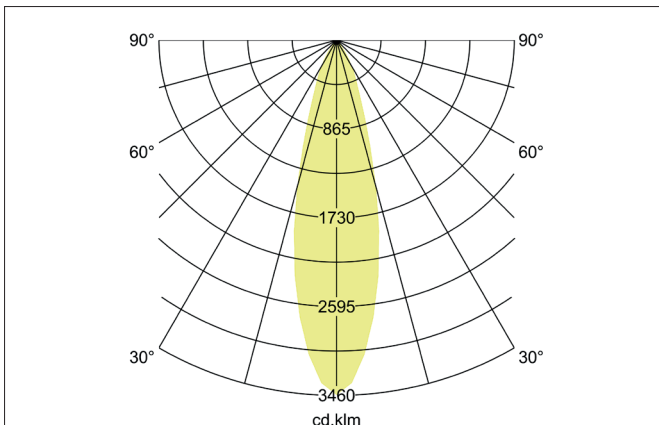

ARTEMIS MINI LED recessed spotlight, on/off switchable

Article no. 88253173

Light.
For Generations.**Tender**

LED recessed spotlight, on/off switchable, Round. Ceiling cut-out Ø 138 mm, Installation depth 113 mm, Outer diameter 150 mm, Weight 0,900 kg, with rotationssymmetrical, deep, wide distributed light intensity. optimal light distribution due to a glass transparent cover. Luminous flux 3.571 lm, Power 1 x 27 W, Light colour warm white, Correlated color temprature (CCT) 3.000 K, Colour rendering index CRI > 90, Housing material: Aluminium, Colour: White structure, Permissible ambient temperature (ta): -20 °C - +25 °C, Protection class (EN 61140): II, Degree of protection (DIN EN 60529): IP20, .With electronic driver, on/off switchable.

Article data	
Article no.	88253173
GTIN	4251433973645
Series name	ARTEMIS MINI
Short description	LED recessed spotlight, on/off switchable
Material	Aluminium
Colour	White
Type of surface	Structure
Shape	Round
Outer diameter	150 mm
Built-in diameter	138 mm
Installation depth	113 mm
Weight	0.900 kg