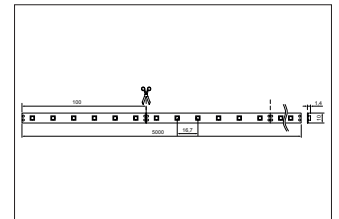

QualityFlex Performance flex lighting 5 m, CRI > 95, 5 W / m, IP00

Artikel-Nr. 19302003

QualityFlex Performance flex lighting 5 m, CRI > 95, 5 W / m, IP00, white, 3.000K, CRI > 95. LED flex lighting for decorative, technical as well as efficient lighting of light coves, linear applications and backlighting, basic or general lighting of rooms, architectural applications and for areas where high illumination is required, such as indirect or direct lighting, luminous ceilings, gastronomy lighting and much more. Länge: 5000.0 mm Lampenleistung je Meter: 5.0 W/m, Lichtstrom je Meter: 430.0 lm/m, Schutzart raumseitig: IP00, Schutzklasse: III, Spannung: 24V DC, Abstrahlwinkel: 120.0 °, 60 LEDs pro Meter, Chip-Abstand (Short Pitch) : 16,7mm. Zur Individuellen Anwendung kann die LED-Flexplatine alle 100 mm eingekürzt werden. Die maximale Systemlänge von 20.000mm darf mit einer Einspeisung nicht überschritten werden.

Artikel-Nr.	19302003
Stand:	06.12.2021 17:34

Colour temperature	3000 K
Light colour	White
Luminous flux per meter	430 lm/m
Power	25 W
Lamp power per meter	5 W/m
Beam angle	120 °
Length	5,000 mm
Width	10 mm
Aufbauhöhe	1.4 mm
Length of individual sections	100 mm
Degree of protection	IP00
Protection class	III

McAdam-Step	McAdam-Step 5
Short Pitch	16.7 mm
Number of lamps per meter	60 Qty
Voltage	24V
Voltage type	DC
Ambient temperature	-10 °C bis +40 °C
Control	Dimming depending on driver
Circuit type	Parallel conduction
Length of the connection line	350 mm
Colour rendering	CRI > 95
Maximum module length	20,000 mm