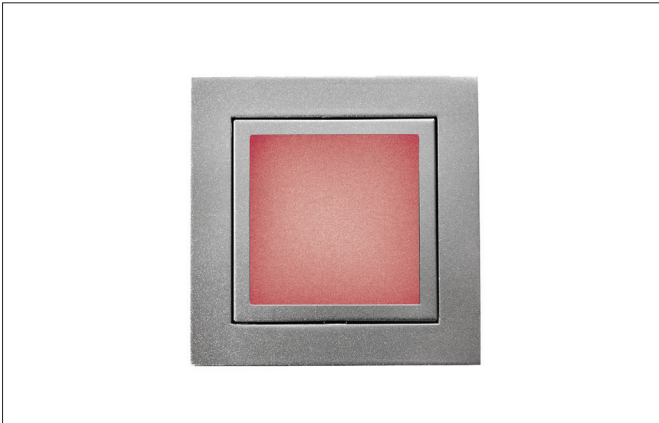

ELEU LED wall recessed light

Article no. P3730R

Light.
For Generations.**Tender**

LED wall recessed light, Square. Ceiling cut-out L x W 74 x 74 mm, Installation depth 56 mm, Weight 0,222 kg, with rotationssymmetrical, deep, wide distributed light intensity. optimal light distribution due to a glass opal cover. Power 1 x 1,2 W, Light colour StructureNodeImpl 4028e4bd62d2f56b0163736143e41b9c, Correlated color temprature (CCT) K, Colour rendering index CRI > 80, Housing material: Steel, Colour: Alu, Permissible ambient temperature (ta): -20 °C - +25 °C, Protection class (EN 61140): III, Degree of protection (DIN EN 60529): IP20, .For connection to an external driver, which is not included in the scope of delivery of the luminaire. Depending on driver dimmable.

Article data	
Article no.	P3730R
GTIN	4250047729945
Series name	ELEU
Short description	LED wall recessed light
Material	Steel
Colour	Alu
Type of surface	Matt
Shape	Square
Built-in width	74 mm
Built-in length	74 mm
Installation depth	56 mm
Width	83 mm
Hight	3 mm
Weight	0.222 kg

ELEU LED wall recessed light

Article no. P3730R

Light.
For Generations.

Lighting technology	
System efficiency	1 lm/W
Colour rendering	CRI > 80
Reflector	Without
Light sharing	Symmetric

Operating technology of the luminaire	
System output	1.2 W
Voltage type	DC
Current	350 mA
Lamp	LED
Lamp holder	Plug&Play
Protection class	III
Degree of protection	IP20
Dimmable	Depending on type of control gear
Control	Depending on driver
Bulb change possible	The light source of this luminaire may only be replaced by the manufacturer or a service technician commissioned by him or a similarly qualified person.