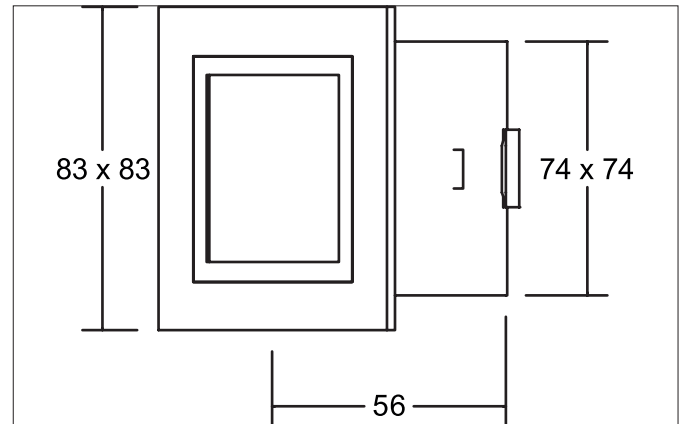

ELEU LED wall recessed light

Article no. P3730R

Light.
For Generations.**Tender**

LED wall recessed light, Square. Ceiling cut-out L x W 74 x 74 mm, Installation depth 56 mm, Weight 0,222 kg, with rotationssymmetrical, deep, wide distributed light intensity. optimal light distribution due to a glass opal cover. Power 1 x 1,2 W, Light colour StructureNodeImpl 4028e4bd62d2f56b0163736143e41b9c, Correlated color temprature (CCT) K, Colour rendering index CRI > 80, Housing material: Steel, Colour: Alu, Permissible ambient temperature (ta): -20 °C - +25 °C, Protection class (EN 61140): III, Degree of protection (DIN EN 60529): IP20, .For connection to an external driver, which is not included in the scope of delivery of the luminaire. Depending on driver dimmable.

Article data	
Article no.	P3730R
GTIN	4250047729945
Series name	ELEU
Short description	LED wall recessed light
Material	Steel
Colour	Alu
Type of surface	Matt
Shape	Square
Built-in width	74 mm
Built-in length	74 mm
Installation depth	56 mm
Width	83 mm
Hight	3 mm
Weight	0.222 kg

ELEU LED wall recessed light

Article no. P3730R

Light.
For Generations.

Accessories	
	Article no.: 17666000 LED converter 350 mA, on/off switchable Power: 1 - 5 W Dimensions: 52 mm x 30 mm x 23 mm
	Article no.: 17662020 LED converter 350 mA, on/off switchable Power: 1 - 7,2 W Dimensions: 68 mm x 35 mm x 21 mm
	Article no.: 17613000 LED converter 350 mA, on/off switchable Power: 1 - 15 W Dimensions: 115 mm x 34 mm x 19 mm
	Article no.: 17621020 LED converter 350 mA, on/off switchable Power: 1 - 21 W Dimensions: 128 mm x 50 mm x 13 mm
	Article no.: 17648020 LED converter 350 mA, trailing-edge phase dimmable Power: 0,7 - 17 W Dimensions: 166 mm x 46 mm x 34 mm