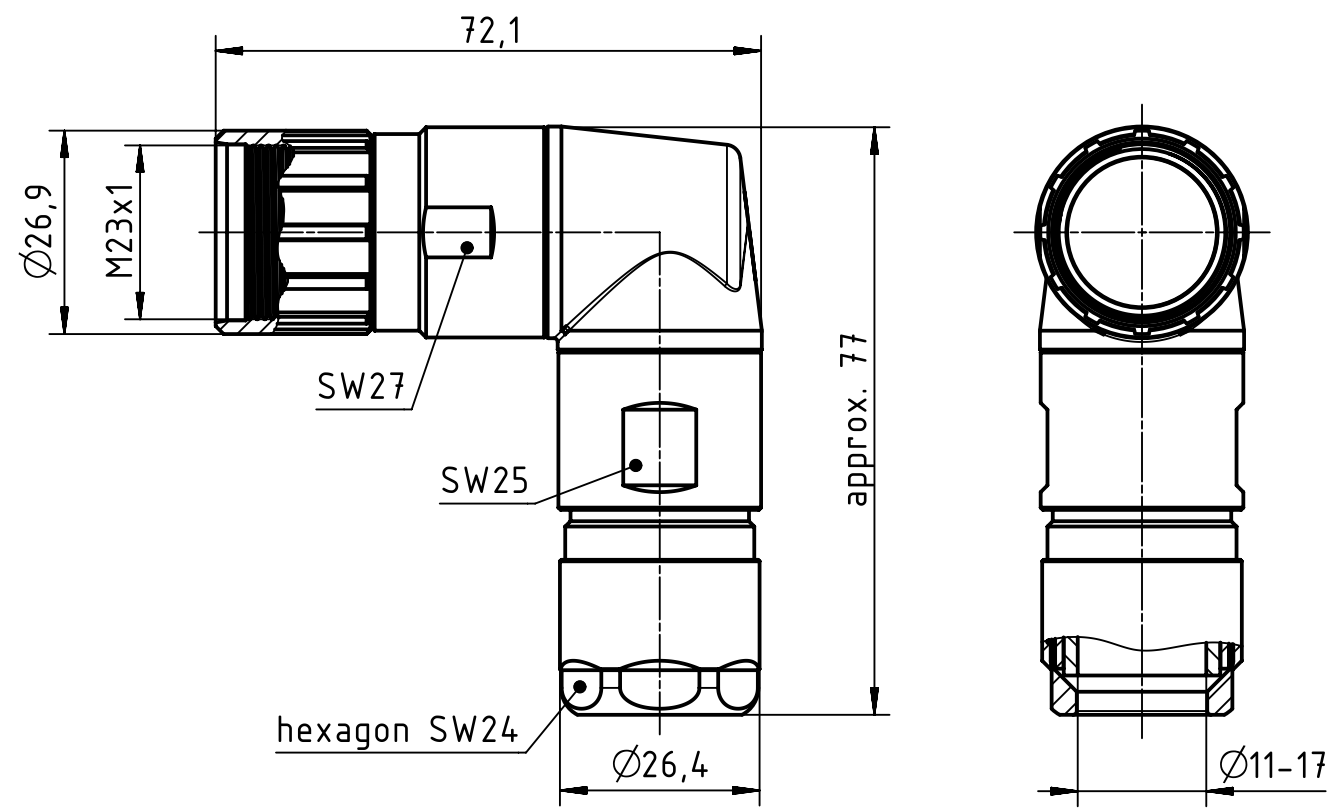

1 2 3 4 5 6

A

B

C

D

	All rights reserved Department EL PD	All Dimensions in mm Original Size DIN A4		Scale 1:1	Free size tol.	Ref.	
		Created by DYCKC	Inspected by GRUBES	Standardisation TIEMANNA	Date 2019-07-19	State Final Release	
HARTING Electric GmbH & Co. KG D-32339 Espelkamp		Title M23 P Hood angl. 11-17mm rotatable				Doc-Key / ECM-Nr. 100735726/UGD/001/C 500000155114	
		Type TB	Number 09 15 600 0604			Rev. C	Page 1/1