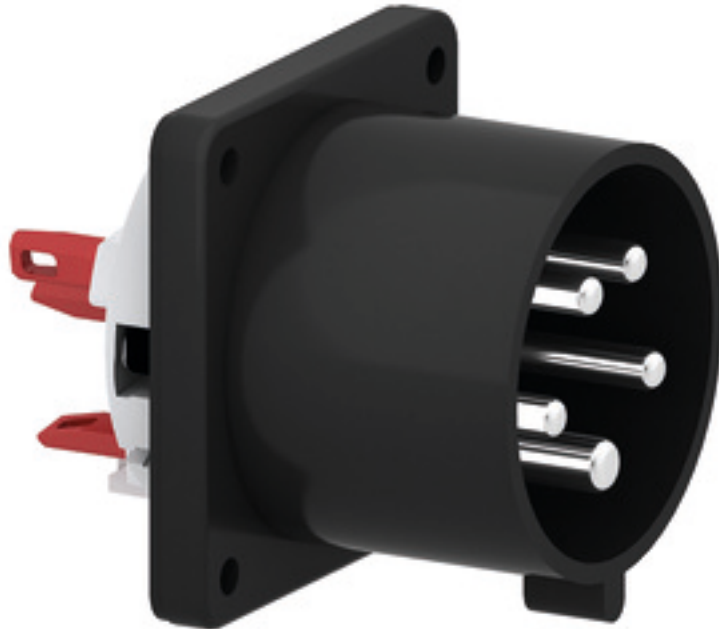

Flanged appliance inlet, black for event technology - for Event technology

Product description	
BALS-Prd.-Nr	28298
EAN	4024941201711
Product category	Flanged appliance inlet Quick-Connect, straight
Current	32A
Number of poles	5p
Arrangement of phases	3p+N+PE
Position of earth contact	6 h
Voltage	200/346 - 240/415V~

Product description	
Frequency	50/60Hz
Protection degree	IP44
Colour code	red RAL 3000
Colour of appliance	Enclosure black RAL 9005
Connection design	screwless spring-clamp technology
Maximum conductor size	6,0 qmm
Cable entry	other
Height	75mm
Width	75mm
Depth	96mm
Flange size vertical in mm	75mm
Flange size horizontal in mm	75mm
Drill hole dist. vertical mm	60mm
Drill hole dist. horizontal mm	60mm
Material of enclosure	Polyamide
Contacts	The contact carrier is made of polyamide, the contacts are brass nickel plated