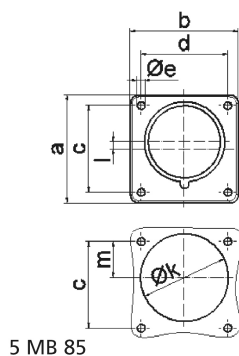

Flanged appliance inlet, black for event technology - for Event technology

Product description	
BALS-Prd.-Nr	28298
EAN	4024941201711
Product category	Flanged appliance inlet Quick-Connect, straight
Current	32A
Number of poles	5p
Arrangement of phases	3p+N+PE
Position of earth contact	6 h
Voltage	200/346 - 240/415V~

Product description	
Frequency	50/60Hz
Protection degree	IP44
Colour code	red RAL 3000
Colour of appliance	Enclosure black RAL 9005
Connection design	screwless spring-clamp technology
Maximum conductor size	6,0 qmm
Cable entry	other
Height	75mm
Width	75mm
Depth	96mm
Flange size vertical in mm	75mm
Flange size horizontal in mm	75mm
Drill hole dist. vertical mm	60mm
Drill hole dist. horizontal mm	60mm
Material of enclosure	Polyamide
Contacts	The contact carrier is made of polyamide, the contacts are brass nickel plated

Logistics data	
Weight/pcs	0.18 kg / Piece
Packaging	Bag
Content amount	1 ST

Logistics data	
EAN	4024941201711
Length	96 mm
Width	75 mm
Height	75 mm
Weight	0.181 kg
Volume	540 ccm
Packaging	Carton
Content amount	10 ST
EAN	4024941840545
Length	128 mm
Width	225 mm
Height	399 mm
Weight	2.059 kg
Volume	11,491.2 ccm

Ampere Polzahl	16 3	16 4	16 5	32 3	32 4	32 5
a	75,0	75,0	75,0	75,0	75,0	75,0
b	75,0	75,0	75,0	75,0	75,0	75,0
c	60,0	60,0	60,0	60,0	60,0	60,0
d	60,0	60,0	60,0	60,0	60,0	60,0
e ø	5,5	5,5	5,5	5,5	5,5	5,5
f	7,0	7,0	7,0	7,0	7,0	7,0
h	43,0	43,0	43,0	53,0	53,0	53,0
i	39,0	39,0	39,0	43,0	43,0	43,0
k ø	42,0	48,0	61,0	57,0	57,0	60,0
l	-	-	5,0	2,0	2,0	-
m	30,0	30,0	25,0	28,0	28,0	30,0
Leiter mm ² min	1	1	1	2,5	2,5	2,5
Leiter mm ² max	2,5	2,5	2,5	6	6	6