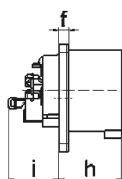

Flanged appliance inlet, black for event technology - for Event technology

Product description	
BALS-Prd.-Nr	28298
EAN	4024941201711
Product category	Flanged appliance inlet Quick-Connect, straight
Current	32A
Number of poles	5p
Arrangement of phases	3p+N+PE
Position of earth contact	6 h
Voltage	200/346 - 240/415V~

Product description	
Frequency	50/60Hz
Protection degree	IP44
Colour code	red RAL 3000
Colour of appliance	Enclosure black RAL 9005
Connection design	screwless spring-clamp technology
Maximum conductor size	6,0 qmm
Cable entry	other
Height	75mm
Width	75mm
Depth	96mm
Flange size vertical in mm	75mm
Flange size horizontal in mm	75mm
Drill hole dist. vertical mm	60mm
Drill hole dist. horizontal mm	60mm
Material of enclosure	Polyamide
Contacts	The contact carrier is made of polyamide, the contacts are brass nickel plated

Logistics data	
Weight/pcs	0.18 kg / Piece
Packaging	Bag
Content amount	1 ST

Logistics data	
EAN	4024941201711
Length	96 mm
Width	75 mm
Height	75 mm
Weight	0.181 kg
Volume	540 ccm
Packaging	Carton
Content amount	10 ST
EAN	4024941840545
Length	128 mm
Width	225 mm
Height	399 mm
Weight	2.059 kg
Volume	11,491.2 ccm

Ampere Polzahl	16 3	16 4	16 5	32 3	32 4	32 5
a	75,0	75,0	75,0	75,0	75,0	75,0
b	75,0	75,0	75,0	75,0	75,0	75,0
c	60,0	60,0	60,0	60,0	60,0	60,0
d	60,0	60,0	60,0	60,0	60,0	60,0
e ø	5,5	5,5	5,5	5,5	5,5	5,5
f	7,0	7,0	7,0	7,0	7,0	7,0
h	43,0	43,0	43,0	53,0	53,0	53,0
i	39,0	39,0	39,0	43,0	43,0	43,0
k ø	42,0	48,0	61,0	57,0	57,0	60,0
l	-	-	5,0	2,0	2,0	-
m	30,0	30,0	25,0	28,0	28,0	30,0
Leiter mm ² min	1	1	1	2,5	2,5	2,5
Leiter mm ² max	2,5	2,5	2,5	6	6	6