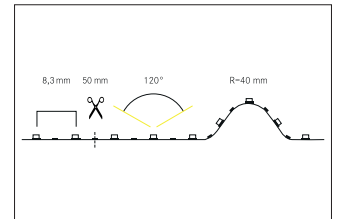

QualityFlex Select flex lighting 50 mm, CRI > 90, 28,8 W / m, IP00

Artikel-Nr. 75206003

QualityFlex Select flex lighting 50 mm, CRI > 90, 28,8 W / m, IP00, white, 3.100K, CRI > 90. LED flex lighting for decorative, technical as well as efficient lighting of light coves, linear applications and backlighting, basic or general lighting of rooms, architectural applications and for areas where high illumination is required, such as indirect or direct lighting, luminous ceilings, gastronomy lighting and much more. Länge: 50.0 mm Lampenleistung je Meter: 28.8 W/m, Schutzart raumseitig: IP00, Schutzklasse: III, Spannung: 24V DC, Abstrahlwinkel: 120.0 °, 120 LEDs pro Meter, Chip-Abstand (Short Pitch) : 8,3mm. Zur Individuellen Anwendung kann die LED-Flexplatine alle 50 mm eingekürzt werden. Die maximale Systemlänge von 3.000mm darf mit einer Einspeisung nicht überschritten werden. This luminaire contains incorporated and non-exchangeable LED light sources.

Artikel-Nr.	75206003
Stand:	06.12.2021 11:43

Colour temperature	3100 K
Colour	White
Length	50 mm
Beam angle	120 °
Amount of light sources / fittings	6 Qty
Lamp	LED
scope of delivery	Including connecting cable on one side, length 350 mm

Voltage	24V
Degree of protection	IP00
Protection class	III
Length	50 mm
Width	10 mm
Aufbauhöhe	1.4 mm
Circuit type	Parallel conduction