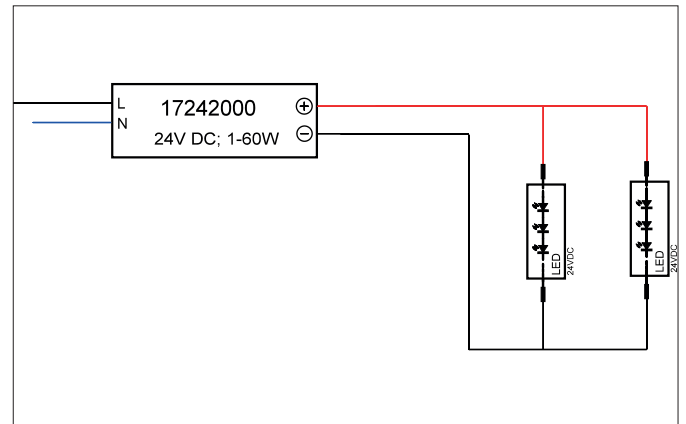

LED power supply 24 V DC, on/off switchable  
Article no. 17242000

Light.  
For Generations.

#### Tender

LED power supply 24 V DC, on/off switchable. Ceiling cut-out Installation depth mm, Length 250 mm, Width 40 mm, Weight 0,350 kg,, with max: 60 W, Delivery without bulb. Housing material: Plastic, Permissible ambient temperature (ta): -20 °C - +25 °C, Protection class (EN 61140): II, Degree of protection (DIN EN 60529): IP20. For direct connection to mains voltage, on/off switchable. Additionally this luminaire is ENEC-protected by an independent laboratory.

Article data	
Article no.	17242000
GTIN	4251433938941
Short description	LED power supply 24 V DC, on/off switchable
Material	Plastic
Length	250 mm
Width	40 mm
Hight	30 mm
Weight	0.350 kg

Operating technology of driver	
AC nominal voltage max	230 V
Frequenz max.	50 Hz
Protection class	II
Degree of protection	IP20
Power	60 W
Control	on/off
Enviroment temprature (ta)	-20°C bis +45°C
Measure point (tc)	max. +85°C