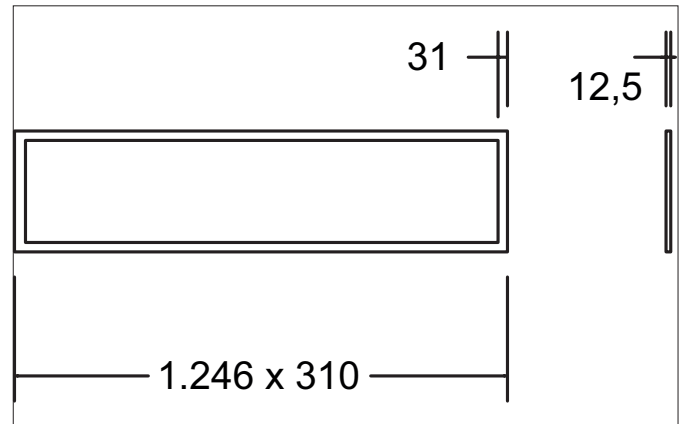

OREN LED-Panel 1.246 x 310 mm MP DALI-2
Article no. 32647073

Light.
For Generations.

Tender

LED-Panel 1.246 x 310 mm MP DALI-2, white, Rectangular. In a compact design, for installation in tool-less rapid assembly systems. Set inkl. Konverter für 230V-Netzspannung, DALI-2 dimmbar, Maße Konverter: L 215 x B 50,5 x H 30mm Mounting method: Recessed mounting, Place of installation: Ceiling-mounted, Material: Aluminium / Polystyrene, Degree of protection: according to DIN EN 60529 IP40, Protection class: (EN 61140) II, Voltage: 230V AC 50Hz, Power: 34W, Amount of light sources / fittings: 1.0 Qty, Luminous flux: 4.080lm, Colour temperature: 3.000 K, Light colour : White, Beam angle: 85°, Adjustability: Not adjustable, With control gear: Yes, Dimmable: Yes, Control: DALI-2 .

Article data	
Article no.	32647073
GTIN	4251433970842
Series name	OREN
Short description	LED-Panel 1.246 x 310 mm MP DALI-2
Material	Aluminium / Polystyrene
Colour	White
Shape	Rectangular
Built-in width	310 mm
Built-in length	1246 mm
Installation depth	12.5 mm
Length	1,246 mm
Width	310 mm
Hight	12.5 mm
Scope of delivery	inkl. Philips DALI-2 dimmbares Betriebsgerät
Weight	2.500 kg

OREN LED–Panel 1.246 x 310 mm MP DALI-2
Article no. 32647073

Light.
For Generations.

Lighting technology	
Colour temperature	3000 K
Light colour	White
Light output	Direct
Luminous flux	4,080 lm
McAdam-Step	McAdam-Step 3
Colour rendering	CRI > 80
Reflector	Without
Beam angle	85°
Glare evaluation	UGR < 19
Light sharing	Symmetric

Accessories	
	Article no.: 81134070 Anbaurahmen HomeMade 1.270 x 330 mm Abmessung: 1,270 mm x 330 mm x 52 mm
	Article no.: 81135070 Einbaurahmen HomeMade 1.290 x 338 mm Abmessung: 1,290 mm x 328 mm x 30 mm