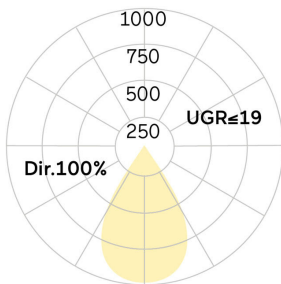

lightnet

Matric-AX

Surface mounted light-line - Direct light distribution

Article code: LAXLBL-840H-L1987-B