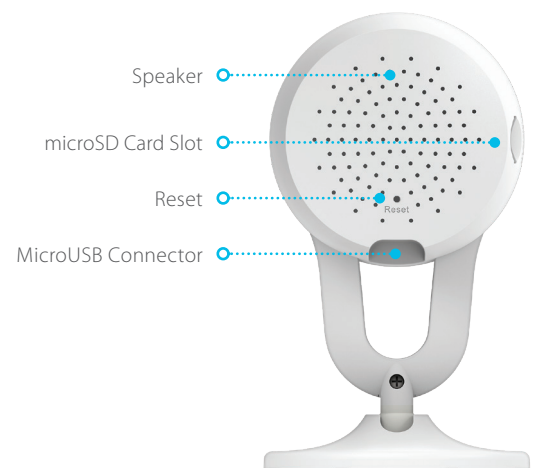

General	
Video Compression	H.264
Max. Resolution	2 Megapixel (Full HD)
Max. Frame	1080p (1920 x 1080)
Image Sensor	1/3" Progressive CMOS sensor
Day & Night - IR LED	5 m
Focal Length	3.18 mm
Aperture	F2.2
Angle of View	(H) 100° (V) 52° (D) 120°
Audio	Built-in microphone and speaker
Audio Codec	MPEG-2 AAC LC

Functionality	
Wireless IEEE Standard	802.11n/g wireless
Wi-Fi Operation Band	2.4 GHz
Security Protocol	WPA3
Bluetooth	Bluetooth Low Energy 4.2
Network Protocols	IPv4, IPv6, DHCP/DHCPv6 Client, Bonjour (mDNS and DNS-SD), ONVIF Profile S, RTSP, SRTP, RTP/SRTP, HTTPS

Software	
Device Management	mydlink App (iOS and Android), mydlink Portal
Features	Motion detection, person detection, sound detection
Recording	mydlink Cloud Recording, microSD card recording (Up to 256 GB capacity)
Notifications	Push notifications with a snapshot and quick action buttons (2 designated contact numbers and live view)
Voice Assistants	Amazon Alexa, the Google Assistant

Physical	
Power Input	100 to 240 V AC, 50/60 Hz
Power Output	5 V DC 1.2 A
Max. Power Consumption	5 W ± 5%
Cable Length	1.5 m
Indoor/Outdoor	For indoor use
Operating Temperature	0 to 40 °C
Storage Temperature	-20 to 70 °C
Operating/Storage Humidity	Max. 90% non-condensing
Weight	80 g
Dimensions	62 x 65 x 112 mm
Certifications	CE, FCC, IC, RCM, NCC, BSMI

¹ Use of audio or video equipment for recording the image or audio of a person without their knowledge and consent is prohibited in certain states or jurisdictions. The end-user assumes all liability for compliance with applicable state, local and federal laws. ² microSD card not included. Supports capacity up to 256 GB.