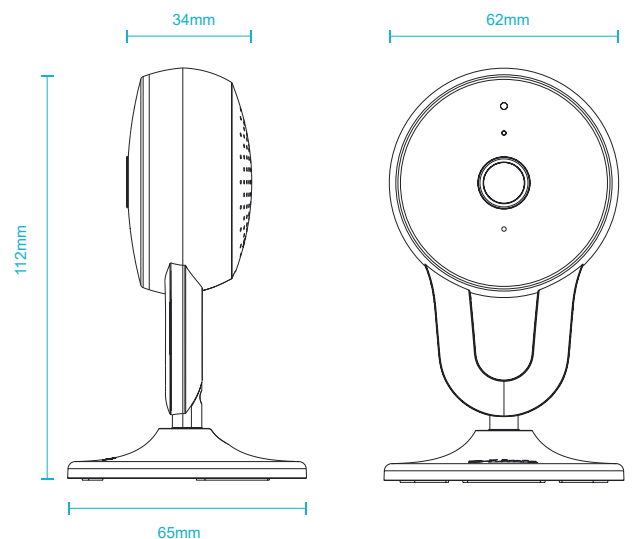

**Smart Home Compatible**

Works with mydlink Smart Home devices, Amazon Alexa and the Google Assistant

General	
Video Compression	H.264
Max. Resolution	2 Megapixel (Full HD)
Max. Frame	1080p (1920 x 1080)
Image Sensor	1/3" Progressive CMOS sensor
Day & Night - IR LED	5 m
Focal Length	3.18 mm
Aperture	F2.2
Angle of View	(H) 100° (V) 52° (D) 120°
Audio	Built-in microphone and speaker
Audio Codec	MPEG-2 AAC LC

Physical	
Power Input	100 to 240 V AC, 50/60 Hz
Power Output	5 V DC 1.2 A
Max. Power Consumption	5 W ± 5%
Cable Length	1.5 m
Indoor/Outdoor	For indoor use
Operating Temperature	0 to 40 °C
Storage Temperature	-20 to 70 °C
Operating/Storage Humidity	Max. 90% non-condensing
Weight	80 g
Dimensions	62 x 65 x 112 mm
Certifications	CE, FCC, IC, RCM, NCC, BSMI