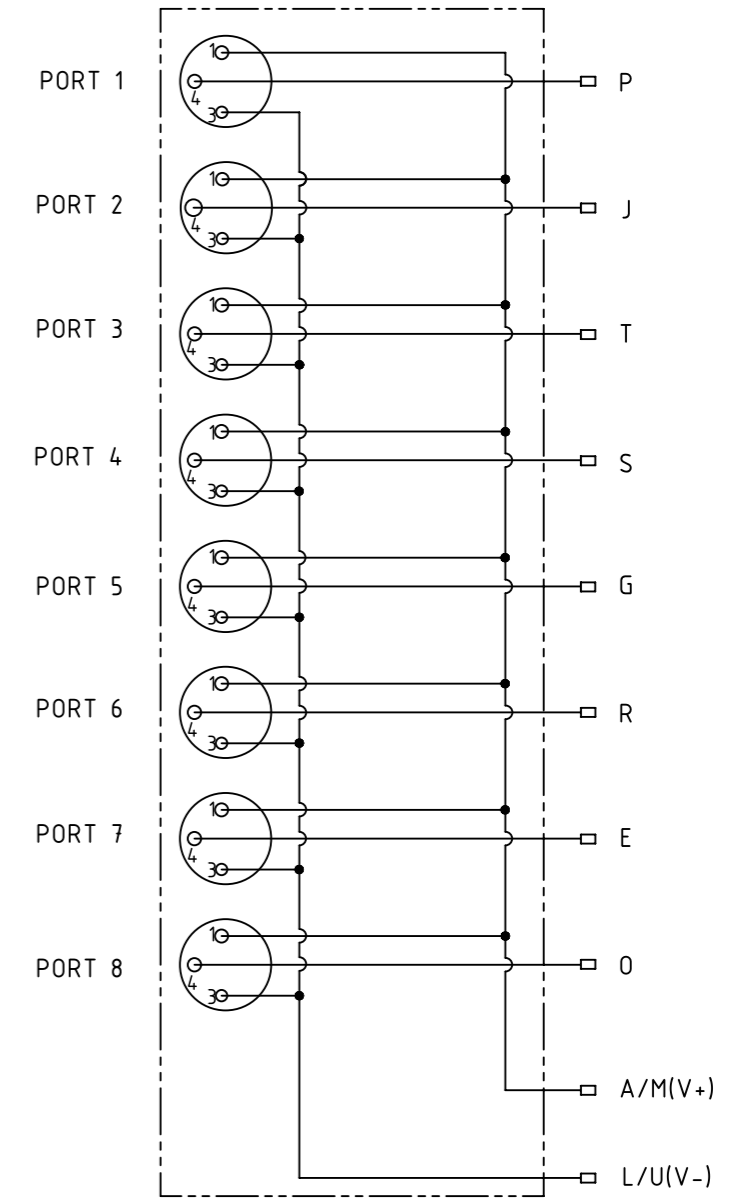

Loading plan

- Protection level: IP67
- Temperature range: -30°C ... +80°C

All Dimensions in mm		Tech. Character.		Free size tol.		According to production drawing	
	All rights reserved		Created by COSTEA Costea	Inspected by 402676 Gross	Standardisation MUNTEANV Muntean	Date 2020-07-17	State Final Release
	Department HCS - RO		Title har-SAB M8/8/3p M16/14p w/o LED				Doc-Key / ECM-Nr. 100904951/UGD/000/A 500000176715
HARTING Customised Solutions D-32339 Espelkamp			Type TB	Number 09070042010000		Rev. A	Page 1/1