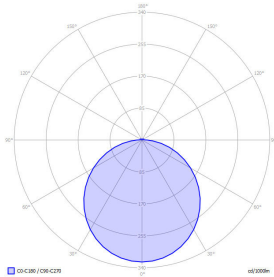

## Basic-A6

Surface mounted luminaire - Direct only omnidirectional light distribution

Article code: BA6FSL-830M-D400

Illustrations may only be similar and serve as an orientation.

Basic-A6. LED. Surface mounted luminaire for wall or ceiling mounting. Luminaire body made of high-quality aluminum profile. Surface finish Radiant Silver. Direct only omnidirectional light distribution. Colour temperature: 3000K (Warm White). Colour Rendering Index (CRI): >80. Ambient diffuser made of frosted methacrylate for enhanced light transmission and perfect uniform illumination. Dimmable DALI. DxH (round). D=400mm. H=35+25mm.

## Basic-A6

Surface mounted luminaire - Direct only omnidirectional light distribution

Article code: BA6FSL-830M-D400

Customer / Project: \_\_\_\_\_

Note: \_\_\_\_\_

Productname	Basic-A6
Lamp	LED
Installation Type	Surface mounted luminaire
Surface finish	Radiant Silver
Light characteristics	Direct only omnidirectional light distribution
Colour temperature	3000K
Colour Rendering Index (CRI)	CRI>80
Optical system	Ambient diffuser
Control	Dimmable (DALI)
Length L/Diameter D (mm)	D=400mm
Height H (mm)	H=35+25mm
Current/Power	Medium-Power
Luminous Flux	1730lm
Power consumption	13W
Degree of protection	IP20
Certification	Prüfzeichen: ENEC
LED lifetime	L85B10 (tq 25°C) = 50.000h
Photometric code	8 30 / 3 3 9
Photobiological class	RG0 (EN62471)
Indoor/Outdoor	Indoor: ta [ambient] max. 25°C
Weight (kg)	3,5kg