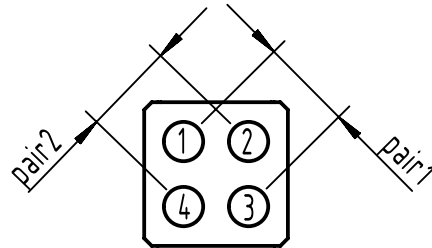

A

B

C

D

arrangement without cover

pin	10BASE-T 100BASE-TX	color
1	Tx+	white/orange
2	Rx+	white/green
3	Tx-	orange
4	Rx-	green

kind of delivery: piece parts

	All rights reserved Department EL PD	All Dimensions in mm Original Size DIN A4		Scale 1:1	Free size tol.	Ref. Sub.	
		Created by SPRENB	Inspected by RIEPE	Standardisation	Date 2024-02-20	State Final Release	
HARTING D-32339 Espelkamp		Title Han Megabit insert female (shield-GND)				Doc-Key / ECM-Nr. 100217283/UGD/002/G 500000241851	
		Type TB	Number 09 14 008 3117			Rev. G	Page 1/1