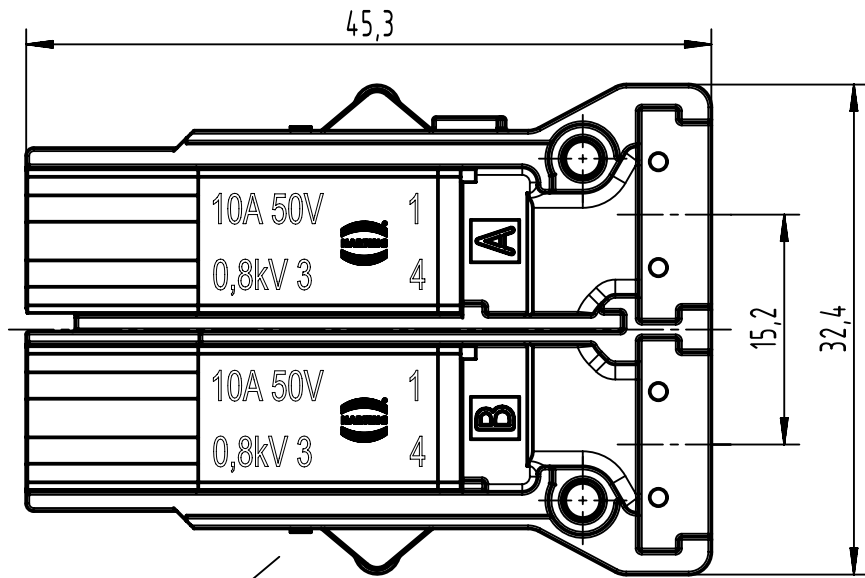

A

B

C

D

arrangement without cover

pin	10BASE-T 100BASE-TX	color
1	Tx+	white/orange
2	Rx+	white/green
3	Tx-	orange
4	Rx-	green

kind of delivery: piece parts

	All rights reserved Department EL PD	All Dimensions in mm Original Size DIN A4		Scale 1:1	Free size tol.	Ref. Sub.	
		Created by SPRENB	Inspected by RIEPE	Standardisation	Date 2024-02-20	State Final Release	
HARTING D-32339 Espelkamp		Title Han Megabit insert female (shield-GND)				Doc-Key / ECM-Nr. 100217283/UGD/002/G 500000241851	
		Type TB	Number 09 14 008 3117			Rev. G	Page 1/1