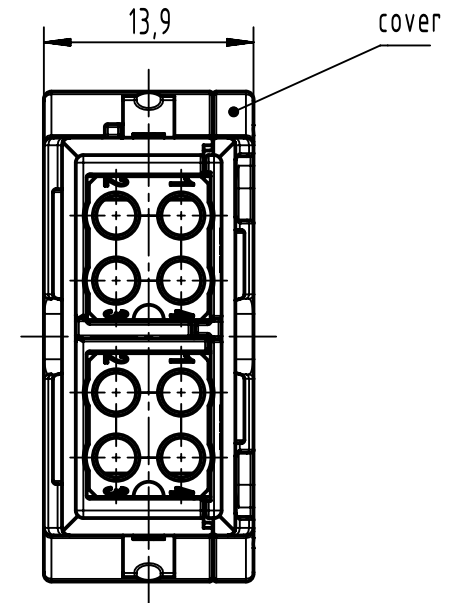

A

B

C

D

arrangement without cover

pin	10BASE-T 100BASE-TX	color
1	Tx+	white/orange
2	Rx+	white/green
3	Tx-	orange
4	Rx-	green

kind of delivery: piece parts

	All rights reserved Department EL PD	All Dimensions in mm Original Size DIN A4		Scale 1:1	Free size tol.	Ref. Sub.	
		Created by SPRENB	Inspected by RIEPE	Standardisation	Date 2024-02-20	State Final Release	
HARTING D-32339 Espelkamp		Title Han Megabit insert female (shield-GND)				Doc-Key / ECM-Nr. 100217283/UGD/002/G 500000241851	
		Type TB	Number 09 14 008 3117			Rev. G	Page 1/1