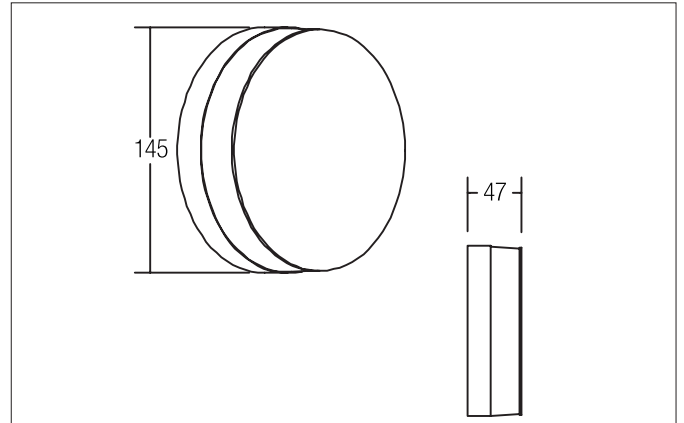

DRONA LED wall surface mounted luminaire, IP54

Article no. 10030173

Light.
For Generations.**Tender**

LED wall surface mounted luminaire, IP54, Round. Ceiling cut-out Installation depth mm, Outer diameter 145 mm, Weight 0,533 kg, with rotationssymmetrical, deep, wide distributed light intensity. optimal light distribution due to a plastic, opal cover. Luminous flux 620 lm, Power 1 x 9 W, System Efficiency 69 lm/W, Light colour warm white, Correlated color temperature (CCT) 3.000 K, Colour rendering index CRI > 80, Housing material: Aluminium / Plastic, Colour: White, Permissible ambient temperature (ta): -20 °C - +25 °C, Protection class (EN 61140): I, Degree of protection (DIN EN 60529): IP54. With electronic driver, on/off switchable.

| Article data | |
|-------------------|-----------------------------------------------------------|
| Article no. | 10030173 |
| GTIN | 4250047795711 |
| Series name | DRONA |
| Short description | LED wall surface mounted luminaire, IP54 |
| Material | Aluminium / Plastic |
| Colour | White |
| Type of surface | Matt |
| Shape | Round |
| Outer diameter | 145 mm |
| Height | 47 mm |
| Scope of delivery | Incl. converter for connection to the 230-V mains voltage |
| Weight | 0.533 kg |

DRONA LED wall surface mounted luminaire, IP54

Article no. 10030173

Light.
For Generations.

| Lighting technology | |
|---------------------|-----------------|
| Colour temperature | 3000 K |
| Light colour | White |
| Light output | Direct/Indirect |
| Luminous flux | 620 lm |
| System efficiency | 69 lm/W |
| Colour rendering | CRI > 80 |
| Reflector | Without |
| Beam angle | 100° |
| Light sharing | Symmetric |