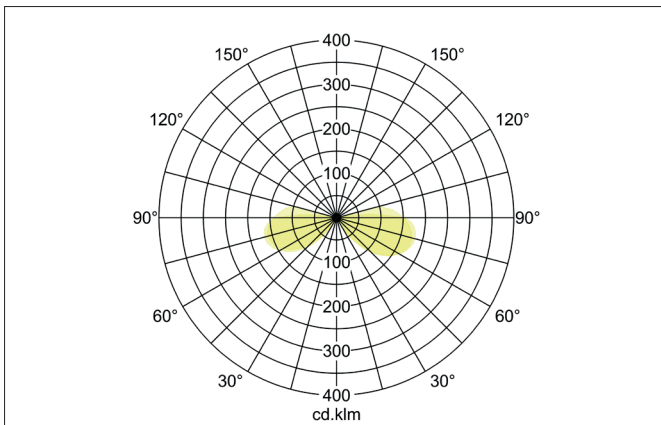

DRONA LED wall surface mounted luminaire, IP54

Article no. 10030173

Light.
For Generations.**Tender**

LED wall surface mounted luminaire, IP54, Round. Ceiling cut-out Installation depth mm, Outer diameter 145 mm, Weight 0,533 kg, with rotationssymmetrical, deep, wide distributed light intensity. optimal light distribution due to a plastic, opal cover. Luminous flux 620 lm, Power 1 x 9 W, System Efficiency 69 lm/W, Light colour warm white, Correlated color temperature (CCT) 3.000 K, Colour rendering index CRI > 80, Housing material: Aluminium / Plastic, Colour: White, Permissible ambient temperature (ta): -20 °C - +25 °C, Protection class (EN 61140): I, Degree of protection (DIN EN 60529): IP54. With electronic driver, on/off switchable.

| Article data | |
|-------------------|-----------------------------------------------------------|
| Article no. | 10030173 |
| GTIN | 4250047795711 |
| Series name | DRONA |
| Short description | LED wall surface mounted luminaire, IP54 |
| Material | Aluminium / Plastic |
| Colour | White |
| Type of surface | Matt |
| Shape | Round |
| Outer diameter | 145 mm |
| Height | 47 mm |
| Scope of delivery | Incl. converter for connection to the 230-V mains voltage |
| Weight | 0.533 kg |

DRONA LED wall surface mounted luminaire, IP54

Article no. 10030173

Light.
For Generations.

| Lighting technology | |
|---------------------|-----------------|
| Colour temperature | 3000 K |
| Light colour | White |
| Light output | Direct/Indirect |
| Luminous flux | 620 lm |
| System efficiency | 69 lm/W |
| Colour rendering | CRI > 80 |
| Reflector | Without |
| Beam angle | 100° |
| Light sharing | Symmetric |