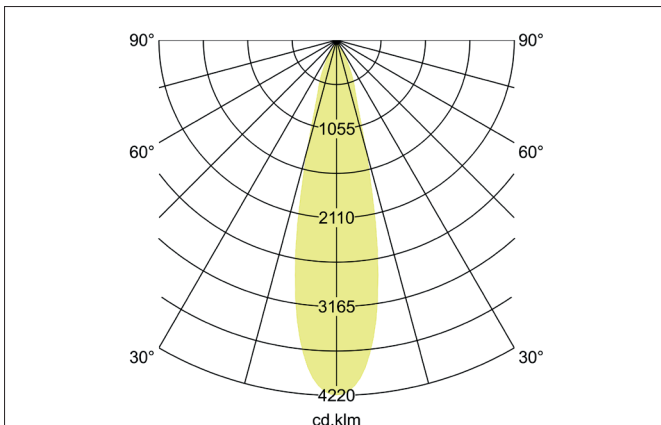

**TRAXX MIDI LED pendant luminaire, on/off switchable**

Article no. 88872173

Light.  
For Generations.**Tender**

LED pendant luminaire, on/off switchable, Round. Ceiling cut-out Installation depth mm, Weight 0,549 kg, with rotationssymmetrical, deep, wide distributed light intensity. optimal light distribution due to a glass transparent cover. Luminous flux 2.595 lm, Power 1 x 20 W, Light colour warm white, Correlated color temperature (CCT) 3.000 K, Colour rendering index CRI > 90, Rated life time L80/B50 at 25 °C: 50.000 h, Housing material: Aluminium, Colour: White structure, Permissible ambient temperature (ta): -20 °C - +25 °C, Protection class (EN 61140): I, Degree of protection (DIN EN 60529): IP20, .With electronic driver, on/off switchable.