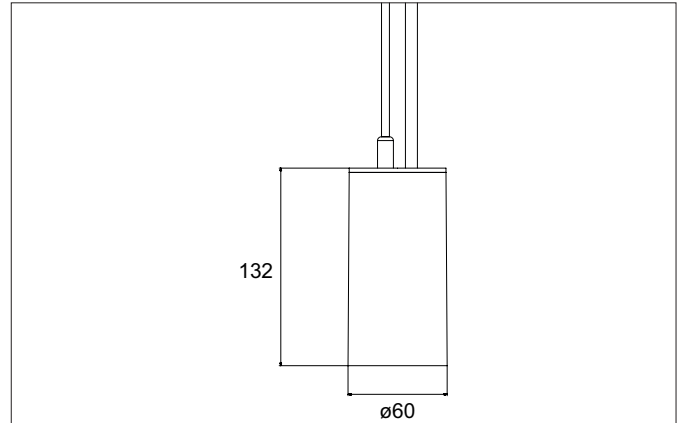

**TRAXX MIDI LED pendant luminaire, on/off switchable**

Article no. 88872173

Light.  
For Generations.**Tender**

LED pendant luminaire, on/off switchable, Round. Ceiling cut-out Installation depth mm, Weight 0,549 kg, with rotationssymmetrical, deep, wide distributed light intensity. optimal light distribution due to a glass transparent cover. Luminous flux 2.595 lm, Power 1 x 20 W, Light colour warm white, Correlated color temperature (CCT) 3.000 K, Colour rendering index CRI > 90, Rated life time L80/B50 at 25 °C: 50.000 h, Housing material: Aluminium, Colour: White structure, Permissible ambient temperature (ta): -20 °C - +25 °C, Protection class (EN 61140): I, Degree of protection (DIN EN 60529): IP20, .With electronic driver, on/off switchable.

Article data	
Article no.	88872173
GTIN	4251433979166
Series name	TRAXX MIDI
Short description	LED pendant luminaire, on/off switchable
Material	Aluminium
Colour	White
Type of surface	Structure
Shape	Round
Hight	153 mm
Weight	0.549 kg

Mounting technology	
Mounting method	Suspended
Place of installation	Ceiling-mounted
Adjustability	Not adjustable
Pendulum length max.	1,500 mm
Material cover	Glass transparent
Suitable for through-wiring	No

Packing data	
Gross weight	0.613 kg
Length of packaging	170 mm
Packaging width	170 mm
Packaging height	110 mm
Disposal at end of life	This product must not be disposed of with household waste. You are obliged, to dispose of such electrical waste separately. By disposing of electrical waste and other old or defective electronics separately, you support recycling or other forms of re-use. In that way you help to take care and to avoid that harmful substances get into the environment.