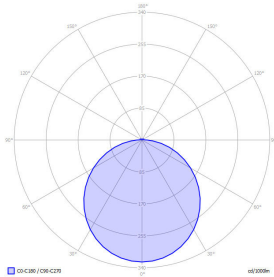

Basic-A6

Surface mounted luminaire - Direct only omnidirectional light distribution

Article code: BA6FSL-830M-D600

Illustrations may only be similar and serve as an orientation.

Basic-A6. LED. Surface mounted luminaire for wall or ceiling mounting. Luminaire body made of high-quality aluminum profile. Surface finish Radiant Silver. Direct only omnidirectional light distribution. Colour temperature: 3000K (Warm White). Colour Rendering Index (CRI): >80. Ambient diffuser made of frosted methacrylate for enhanced light transmission and perfect uniform illumination. Dimmable DALI. DxH (round). D=600mm. H=35+25mm.

Basic-A6

Surface mounted luminaire - Direct only omnidirectional light distribution

Article code: BA6FSL-830M-D600

Customer / Project: _____

Note: _____

Productname	Basic-A6
Lamp	LED
Installation Type	Surface mounted luminaire
Surface finish	Radiant Silver
Light characteristics	Direct only omnidirectional light distribution
Colour temperature	3000K
Colour Rendering Index (CRI)	CRI>80
Optical system	Ambient diffuser
Control	Dimmable (DALI)
Length L/Diameter D (mm)	D=600mm
Height H (mm)	H=35+25mm
Current/Power	Medium-Power
Luminous Flux	3656lm
Power consumption	26W
Degree of protection	IP20
Certification	Prüfzeichen: ENEC
LED lifetime	L85B10 (tq 25°C) = 50.000h
Photometric code	8 30 / 3 3 9
Photobiological class	RG0 (EN62471)
Indoor/Outdoor	Indoor: ta [ambient] max. 25°C
Weight (kg)	7kg