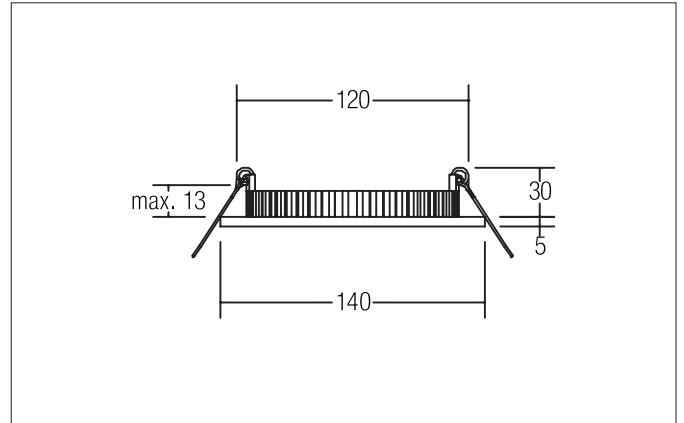

FLAT30 LED recessed panel, TunableWhite

Article no. 12435074

Light.
For Generations.**Tender**

LED recessed panel, TunableWhite, Round. Toolless ceiling installation by installation springs. Ceiling cut-out Ø 120 mm, Installation depth 30 mm, Outer diameter 140 mm, Weight 0,174 kg, with rotationssymmetrical, deep, wide distributed light intensity. optimal light distribution due to a plastic, opal cover. Luminous flux 350 lm, Power 1 x 12 W, System Efficiency 29 lm/W, Light colour warm white to daylight white, Correlated color temprature (CCT) 2.700 - 5.700 K, Colour rendering index CRI > 80, Housing material: Aluminium / Plastic, Colour: White, Permissible ambient temperature (ta): -20 °C - +25 °C, Protection class (EN 61140): III, Degree of protection (DIN EN 60529): IP20. For connection to an external driver, which is not included in the scope of delivery of the luminaire. Depending on driver dimmable.

Article data	
Article no.	12435074
GTIN	4251433915553
Series name	FLAT30
Short description	LED recessed panel, TunableWhite
Material	Aluminium / Plastic
Colour	White
Type of surface	Matt
Shape	Round
Outer diameter	140 mm
Built-in diameter	120 mm
Installation depth	30 mm
Hight	5 mm
Weight	0.174 kg

FLAT30 LED recessed panel, TunableWhite

Article no. 12435074

Light.
For Generations.

Lighting technology	
Colour temperature	2.650 K - 5.600 K
Light colour	White
Light output	Direct
Luminous flux	850 lm
Lichtstrom 1	480 lm
System efficiency	70 lm/W
Colour rendering	CRI > 85
Reflector	Without
Beam angle	120°
Light sharing	Symmetric