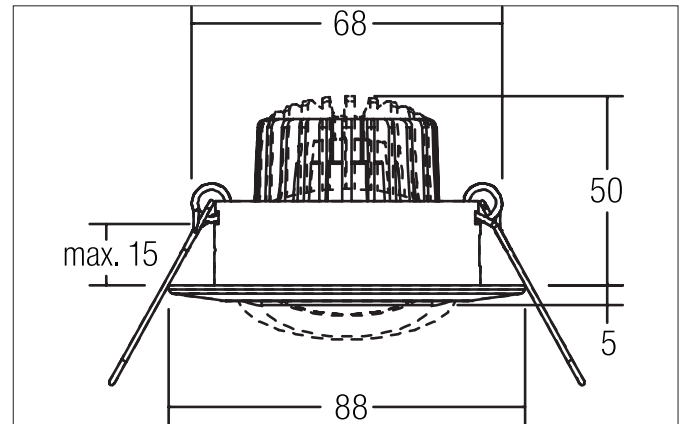

BREENA-R LED recessed spot set, on/off switchable

Article no. 38141053

Light.
For Generations.**Tender**

LED recessed spot set, on/off switchable, Round. Toolless ceiling installation by installation springs. Ceiling cut-out Ø 68 mm, Installation depth 50 mm, Outer diameter 88 mm, Weight 0,201 kg, Reflector silver with rotationssymmetrical, deep, wide distributed light intensity. optimal light distribution due to a glass transparent cover. Luminous flux 680 lm, Power 1 x 6 W, System Efficiency 113 lm/W, Light colour warm white, Correlated color temprature (CCT) 3.000 K, Colour rendering index CRI > 80, Housing material: Cast iron / Aluminium / Glass, Colour: Gold, Permissible ambient temperature (ta): -20 °C - +25 °C, Protection class (EN 61140): II, Degree of protection (DIN EN 60529): IP20. With electronic driver, on/off switchable.

Article data	
Article no.	38141053
GTIN	4251433908074
Series name	BREENA-R
Short description	LED recessed spot set, on/off switchable
Material	Cast iron / Aluminium / Glass
Colour	Gold
Type of surface	Glossy
Shape	Round
Outer diameter	88 mm
Built-in diameter	68 mm
Installation depth	50 mm
Height	5 mm
Weight	0.201 kg

BREENA-R LED recessed spot set, on/off switchable

Article no. 38141053

Light.
For Generations.

Packing data	
Gross weight	0.287 kg
Length of packaging	95 mm
Packaging width	75 mm
Packaging height	95 mm
Disposal at end of life	<p>This product must not be disposed of with household waste. You are obliged, to dispose of such electrical waste separately.</p> <p>By disposing of electrical waste and other old or defective electronics separately, you support recycling or other forms of re-use. In that way you help to take care and to avoid that harmful substances get into the environment.</p>