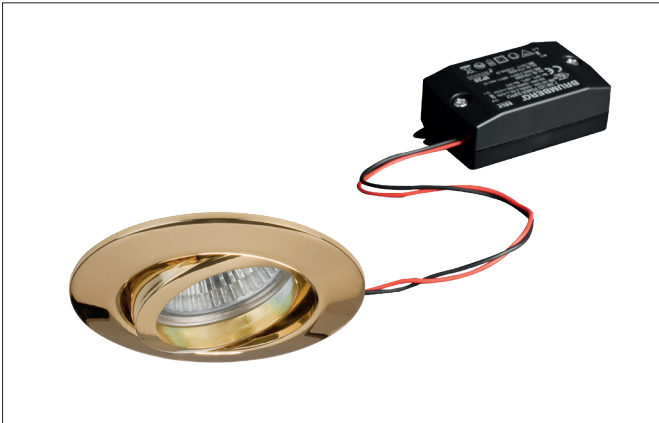

BREENA-R LED recessed spot set, on/off switchable

Article no. 38141053

Light.
For Generations.**Tender**

LED recessed spot set, on/off switchable, Round. Toolless ceiling installation by installation springs. Ceiling cut-out Ø 68 mm, Installation depth 50 mm, Outer diameter 88 mm, Weight 0,201 kg, Reflector silver with rotationssymmetrical, deep, wide distributed light intensity. optimal light distribution due to a glass transparent cover. Luminous flux 680 lm, Power 1 x 6 W, System Efficiency 113 lm/W, Light colour warm white, Correlated color temprature (CCT) 3.000 K, Colour rendering index CRI > 80, Housing material: Cast iron / Aluminium / Glass, Colour: Gold, Permissible ambient temperature (ta): -20 °C - +25 °C, Protection class (EN 61140): II, Degree of protection (DIN EN 60529): IP20. With electronic driver, on/off switchable.

Article data	
Article no.	38141053
GTIN	4251433908074
Series name	BREENA-R
Short description	LED recessed spot set, on/off switchable
Material	Cast iron / Aluminium / Glass
Colour	Gold
Type of surface	Glossy
Shape	Round
Outer diameter	88 mm
Built-in diameter	68 mm
Installation depth	50 mm
Height	5 mm
Weight	0.201 kg

BREENA-R LED recessed spot set, on/off switchable

Article no. 38141053

Light.
For Generations.

Lighting technology	
Colour temperature	3.000 K
Light colour	White
Light output	Direct
Luminous flux	680 lm
System efficiency	113 lm/W
Colour rendering	CRI > 80
Reflector	High-gloss
Reflektorfarbe	silver
Beam angle	38°
Light sharing	Symmetric