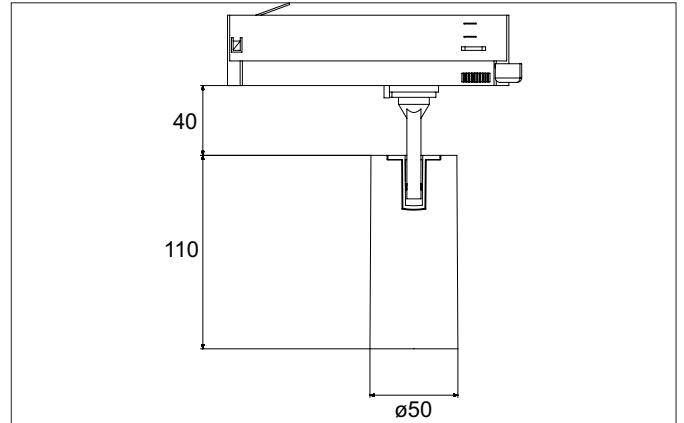

TRAXX MINI LED track spotlight, on/off switchable
 Article no. 88706185

Light.
 For Generations.

Tender
 LED track spotlight, on/off switchable, Round. Ceiling cut-out Installation depth mm, Outer diameter 50 mm, Weight 0,378 kg, with rotationssymmetrical, deep, wide distributed light intensity. Luminous flux 1.773 lm, Power 1 x 14,5 W, Light colour neutral white, Correlated color temperature (CCT) 3.500 K, Colour rendering index CRI > 90, Rated life time L80/B50 at 25 °C: 50.000 h, Housing material: Aluminium / Glass / Plastic, Colour: Black structure, Permissible ambient temperature (ta): -20 °C - +25 °C, Protection class (EN 61140): II, Degree of protection (DIN EN 60529): IP20, .With electronic driver, on/off switchable.

Article data	
Article no.	88706185
GTIN	4251433978312
Series name	TRAXX MINI
Short description	LED track spotlight, on/off switchable
Material	Aluminium / Glass / Plastic
Colour	Black
Type of surface	Structure
Shape	Round
Outer diameter	50 mm
Weight	0.378 kg

TRAXX MINI LED track spotlight, on/off switchable

Article no. 88706185

Light.
For Generations.

Lighting technology	
Colour temperature	3.500 K
Light colour	White
Luminous flux	1,773 lm
System efficiency	122 lm/W
Colour rendering	CRI > 90
Reflector	High-gloss
Beam angle	60°
Light sharing	Symmetric

Packing data	
Gross weight	0.455 kg
Length of packaging	170 mm
Packaging width	170 mm
Packaging height	110 mm
Disposal at end of life	This product must not be disposed of with household waste. You are obliged, to dispose of such electrical waste separately. By disposing of electrical waste and other old or defective electronics separately, you support recycling or other forms of re-use. In that way you help to take care and to avoid that harmful substances get into the environment.