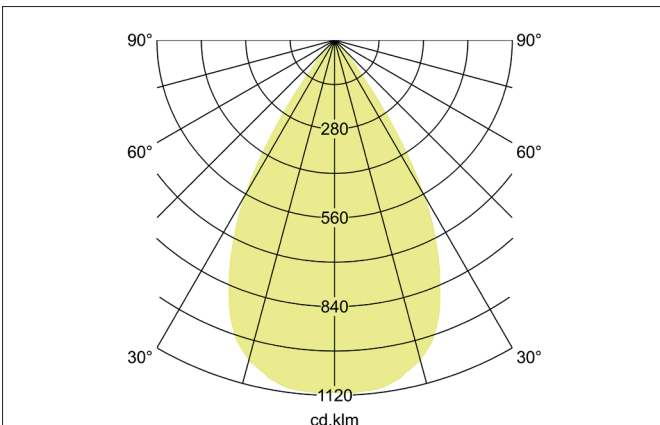

TRAXX MINI LED track spotlight, on/off switchable
 Article no. 88706185

Light.
 For Generations.

Tender
 LED track spotlight, on/off switchable, Round. Ceiling cut-out Installation depth mm, Outer diameter 50 mm, Weight 0,378 kg, with rotationssymmetrical, deep, wide distributed light intensity. Luminous flux 1.773 lm, Power 1 x 14,5 W, Light colour neutral white, Correlated color temperature (CCT) 3.500 K, Colour rendering index CRI > 90, Rated life time L80/B50 at 25 °C: 50.000 h, Housing material: Aluminium / Glass / Plastic, Colour: Black structure, Permissible ambient temperature (ta): -20 °C - +25 °C, Protection class (EN 61140): II, Degree of protection (DIN EN 60529): IP20, .With electronic driver, on/off switchable.

Article data	
Article no.	88706185
GTIN	4251433978312
Series name	TRAXX MINI
Short description	LED track spotlight, on/off switchable
Material	Aluminium / Glass / Plastic
Colour	Black
Type of surface	Structure
Shape	Round
Outer diameter	50 mm
Weight	0.378 kg

TRAXX MINI LED track spotlight, on/off switchable

Article no. 88706185

Light.
For Generations.

Lighting technology	
Colour temperature	3.500 K
Light colour	White
Luminous flux	1,773 lm
System efficiency	122 lm/W
Colour rendering	CRI > 90
Reflector	High-gloss
Beam angle	60°
Light sharing	Symmetric