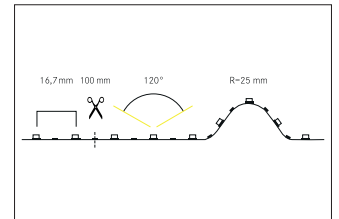

QualityFlex Performance flex lighting 5 m, CRI > 95, 3 W / m, IP00

**Artikel-Nr. 19301004**

QualityFlex Performance flex lighting 5 m, CRI > 95, 3 W / m, IP00, white, 4.000K, CRI > 95. LED flex lighting for decorative, technical as well as efficient lighting of light coves, linear applications and backlighting, basic or general lighting of rooms, architectural applications and for areas where high illumination is required, such as indirect or direct lighting, luminous ceilings, gastronomy lighting and much more. Länge: 5000.0 mm Lampenleistung je Meter: 3.0 W/m, Lichtstrom je Meter: 282.0 lm/m, Schutzart raumseitig: IP00, Schutzklasse: III, Spannung: 24V DC, Abstrahlwinkel: 120.0 °, 60 LEDs pro Meter, Chip-Abstand (Short Pitch) : 16,7mm. Zur Individuellen Anwendung kann die LED-Flexplatine alle 100 mm eingekürzt werden. Die maximale Systemlänge von 30.000mm darf mit einer Einspeisung nicht überschritten werden.

<b>Artikel-Nr.</b>	<b>19301004</b>
<b>Stand:</b>	06.12.2021 17:58

Colour temperature	4000 K
Light colour	White
Luminous flux per meter	282 lm/m
Power	15 W
Lamp power per meter	3 W/m
Beam angle	120 °
Length	5,000 mm
Width	10 mm
Aufbauhöhe	1.4 mm
Length of individual sections	100 mm
Degree of protection	IP00
Protection class	III

McAdam-Step	McAdam-Step 5
Short Pitch	16.7 mm
Number of lamps per meter	60 Qty
Voltage	24V
Voltage type	DC
Ambient temperature	-10 °C bis +40 °C
Control	Dimming depending on driver
Circuit type	Parallel conduction
Length of the connection line	350 mm
Colour rendering	CRI > 95
Maximum module length	30,000 mm