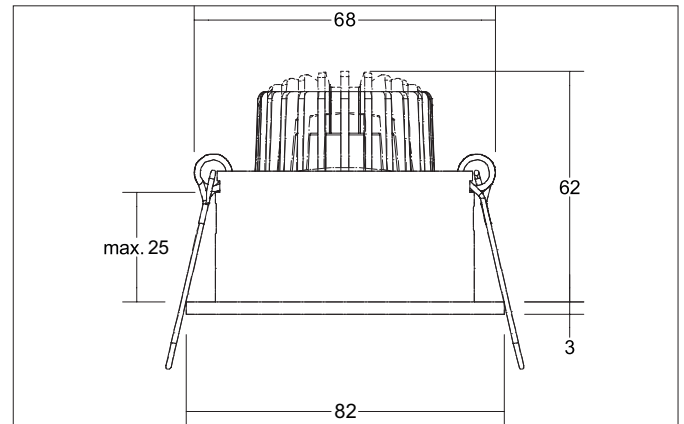

TIRRELdeep LED recessed spot set, on/off switchable

Article no. 38063083

Light.
For Generations.**Tender**

LED recessed spot set, on/off switchable, Round. Toolless ceiling installation by installation springs. Ceiling cut-out Ø 68 mm, Installation depth 62 mm, Outer diameter 82 mm, Weight 0,178 kg, Reflector silver with rotationssymmetrical, deep, wide distributed light intensity. optimal light distribution due to a glass transparent cover. Luminous flux 680 lm, Power 1 x 6 W, System Efficiency 113 lm/W, Light colour warm white, Correlated color temprature (CCT) 3.000 K, Colour rendering index CRI > 80, Housing material: Aluminium / Glass, Colour: Black, Permissible ambient temperature (ta): -20 °C - +25 °C, Protection class (EN 6 1140): II, Degree of protection (DIN EN 60529): IP20. With electronic driver, on/off switchable.

Article data	
Article no.	38063083
GTIN	4251433953708
Series name	TIRRELdeep
Short description	LED recessed spot set, on/off switchable
Material	Aluminium / Glass
Colour	Black
Type of surface	Matt
Shape	Round
Outer diameter	82 mm
Built-in diameter	68 mm
Installation depth	62 mm
Height	3 mm
Weight	0.178 kg

TIRRELdeep LED recessed spot set, on/off switchable

Article no. 38063083

Light.
For Generations.

Lighting technology	
Colour temperature	3.000 K
Light colour	White
Light output	Direct
Luminous flux	680 lm
System efficiency	113 lm/W
Colour rendering	CRI > 80
Reflector	High-gloss
Reflektorfarbe	silver
Beam angle	38°
Light sharing	Symmetric

Packing data	
Gross weight	0.202 kg
Length of packaging	100 mm
Packaging width	100 mm
Packaging height	100 mm
Disposal at end of life	This product must not be disposed of with household waste. You are obliged, to dispose of such electrical waste separately. By disposing of electrical waste and other old or defective electronics separately, you support recycling or other forms of re-use. In that way you help to take care and to avoid that harmful substances get into the environment.