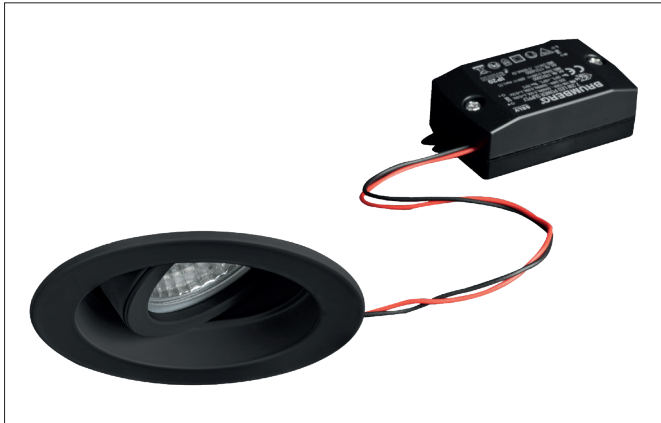

TIRRELdeep LED recessed spot set, on/off switchable

Article no. 38063083

Light.
For Generations.**Tender**

LED recessed spot set, on/off switchable, Round. Toolless ceiling installation by installation springs. Ceiling cut-out Ø 68 mm, Installation depth 62 mm, Outer diameter 82 mm, Weight 0,178 kg, Reflector silver with rotationssymmetrical, deep, wide distributed light intensity. optimal light distribution due to a glass transparent cover. Luminous flux 680 lm, Power 1 x 6 W, System Efficiency 113 lm/W, Light colour warm white, Correlated color temprature (CCT) 3.000 K, Colour rendering index CRI > 80, Housing material: Aluminium / Glass, Colour: Black, Permissible ambient temperature (ta): -20 °C - +25 °C, Protection class (EN 6 1140): II, Degree of protection (DIN EN 60529): IP20. With electronic driver, on/off switchable.

Article data	
Article no.	38063083
GTIN	4251433953708
Series name	TIRRELdeep
Short description	LED recessed spot set, on/off switchable
Material	Aluminium / Glass
Colour	Black
Type of surface	Matt
Shape	Round
Outer diameter	82 mm
Built-in diameter	68 mm
Installation depth	62 mm
Height	3 mm
Weight	0.178 kg

TIRRELdeep LED recessed spot set, on/off switchable

Article no. 38063083

Light.
For Generations.

Lighting technology	
Colour temperature	3.000 K
Light colour	White
Light output	Direct
Luminous flux	680 lm
System efficiency	113 lm/W
Colour rendering	CRI > 80
Reflector	High-gloss
Reflektorfarbe	silver
Beam angle	38°
Light sharing	Symmetric

Operating technology of the luminaire	
Lamp holder	Plug&Play
Power	6 W
Voltage type	DC
Current	350 mA
Lamp	LED
Protection class	III
Degree of protection	IP20
Bulb change possible	The light source of this luminaire may only be replaced by the manufacturer or a service technician commissioned by him or a similarly qualified person.