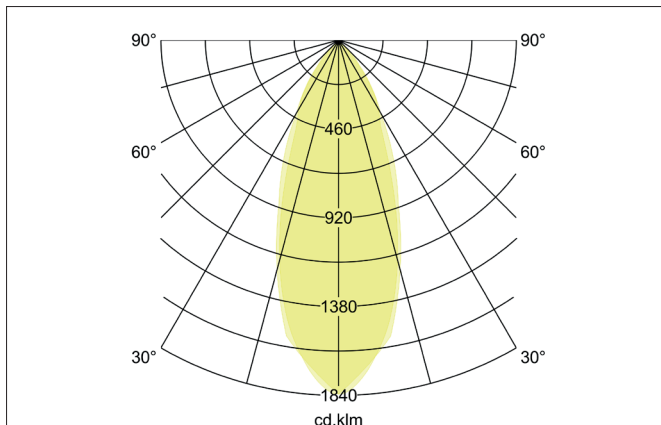

TIRRELdeep LED recessed spot set, on/off switchable

Article no. 38063083

Light.
For Generations.**Tender**

LED recessed spot set, on/off switchable, Round. Toolless ceiling installation by installation springs. Ceiling cut-out Ø 68 mm, Installation depth 62 mm, Outer diameter 82 mm, Weight 0,178 kg, Reflector silver with rotationssymmetrical, deep, wide distributed light intensity. optimal light distribution due to a glass transparent cover. Luminous flux 680 lm, Power 1 x 6 W, System Efficiency 113 lm/W, Light colour warm white, Correlated color temprature (CCT) 3.000 K, Colour rendering index CRI > 80, Housing material: Aluminium / Glass, Colour: Black, Permissible ambient temperature (ta): -20 °C - +25 °C, Protection class (EN 6 1140): II, Degree of protection (DIN EN 60529): IP20. With electronic driver, on/off switchable.

Article data	
Article no.	38063083
GTIN	4251433953708
Series name	TIRRELdeep
Short description	LED recessed spot set, on/off switchable
Material	Aluminium / Glass
Colour	Black
Type of surface	Matt
Shape	Round
Outer diameter	82 mm
Built-in diameter	68 mm
Installation depth	62 mm
Height	3 mm
Weight	0.178 kg

TIRRELdeep LED recessed spot set, on/off switchable

Article no. 38063083

Light.
For Generations.

Lighting technology	
Colour temperature	3.000 K
Light colour	White
Light output	Direct
Luminous flux	680 lm
System efficiency	113 lm/W
Colour rendering	CRI > 80
Reflector	High-gloss
Reflektorfarbe	silver
Beam angle	38°
Light sharing	Symmetric