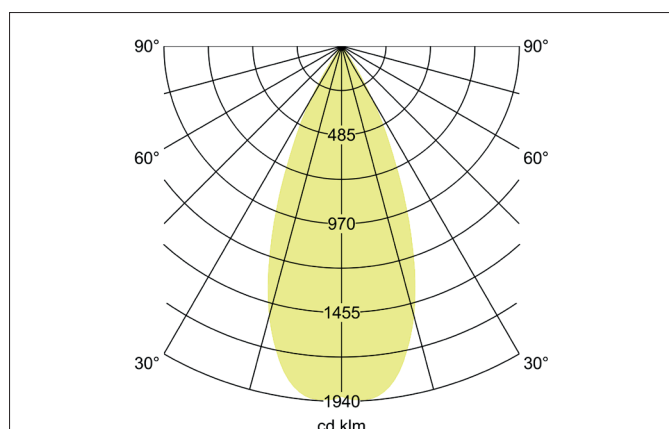

TRAXX MICRO LED semi-recessed spotlight, DALI

Article no. 88774165DA

Light.
For Generations.**Tender**

LED semi-recessed spotlight, DALI, Round. Ceiling cut-out \varnothing 56 mm, Installation depth 50 mm, with rotationssymmetrical, deep, wide distributed light intensity. optimal light distribution due to a glass transparent cover. Luminous flux 1.300 lm, Power 1 x 11 W, Light colour neutral white, Correlated color temprature (CCT) 3.500 K, Colour rendering index CRI > 90, Rated life time L80/B50 at 25 °C: 50.000 h, Housing material: Aluminium, Colour: Silver structure, Permissible ambient temperature (ta): -20 °C - +25 °C, Protection class (EN 61140): II, Degree of protection (DIN EN 60529): IP20, .With electronic driver, DALI dimmable.

Article data	
Article no.	88774165DA
GTIN	4251433984023
Series name	TRAXX MICRO
Short description	LED semi-recessed spotlight, DALI
Material	Aluminium
Colour	Silver
Type of surface	Structure
Shape	Round
Built-in diameter	56 mm
Installation depth	50 mm
Weight	N.N.

TRAXX MICRO LED semi-recessed spotlight, DALI

Article no. 88774165DA

Light.
For Generations.

Lighting technology	
Colour temperature	3.500 K
Light colour	White
Light output	Direct
Luminous flux	1,300 lm
System efficiency	118 lm/W
Colour rendering	CRI > 90
Reflector	High-gloss
Beam angle	40°
Light sharing	Symmetric