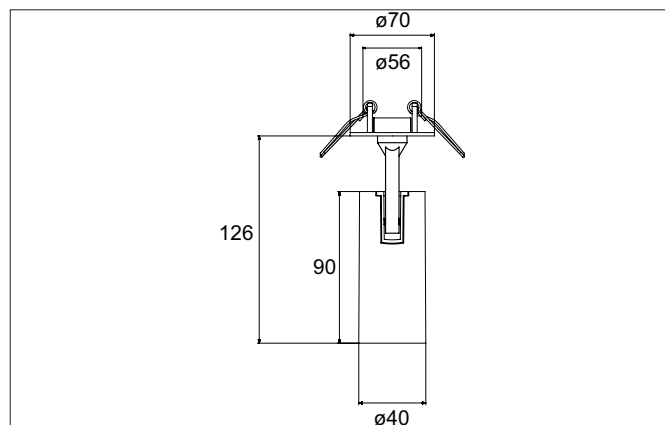

TRAXX MICRO LED semi-recessed spotlight, DALI

Article no. 88774165DA

Light.
For Generations.**Tender**

LED semi-recessed spotlight, DALI, Round. Ceiling cut-out \varnothing 56 mm, Installation depth 50 mm, with rotationssymmetrical, deep, wide distributed light intensity. optimal light distribution due to a glass transparent cover. Luminous flux 1.300 lm, Power 1 x 11 W, Light colour neutral white, Correlated color temprature (CCT) 3.500 K, Colour rendering index CRI > 90, Rated life time L80/B50 at 25 °C: 50.000 h, Housing material: Aluminium, Colour: Silver structure, Permissible ambient temperature (ta): -20 °C - +25 °C, Protection class (EN 61140): II, Degree of protection (DIN EN 60529): IP20, .With electronic driver, DALI dimmable.

Article data	
Article no.	88774165DA
GTIN	4251433984023
Series name	TRAXX MICRO
Short description	LED semi-recessed spotlight, DALI
Material	Aluminium
Colour	Silver
Type of surface	Structure
Shape	Round
Built-in diameter	56 mm
Installation depth	50 mm
Weight	N.N.

TRAXX MICRO LED semi-recessed spotlight, DALI

Article no. 88774165DA

Light.
For Generations.

Lighting technology	
Colour temperature	3.500 K
Light colour	White
Light output	Direct
Luminous flux	1,300 lm
System efficiency	118 lm/W
Colour rendering	CRI > 90
Reflector	High-gloss
Beam angle	40°
Light sharing	Symmetric

Packing data	
Gross weight	0.41 kg
Length of packaging	225 mm
Packaging width	105 mm
Packaging height	105 mm
Disposal at end of life	This product must not be disposed of with household waste. You are obliged, to dispose of such electrical waste separately. By disposing of electrical waste and other old or defective electronics separately, you support recycling or other forms of re-use. In that way you help to take care and to avoid that harmful substances get into the environment.