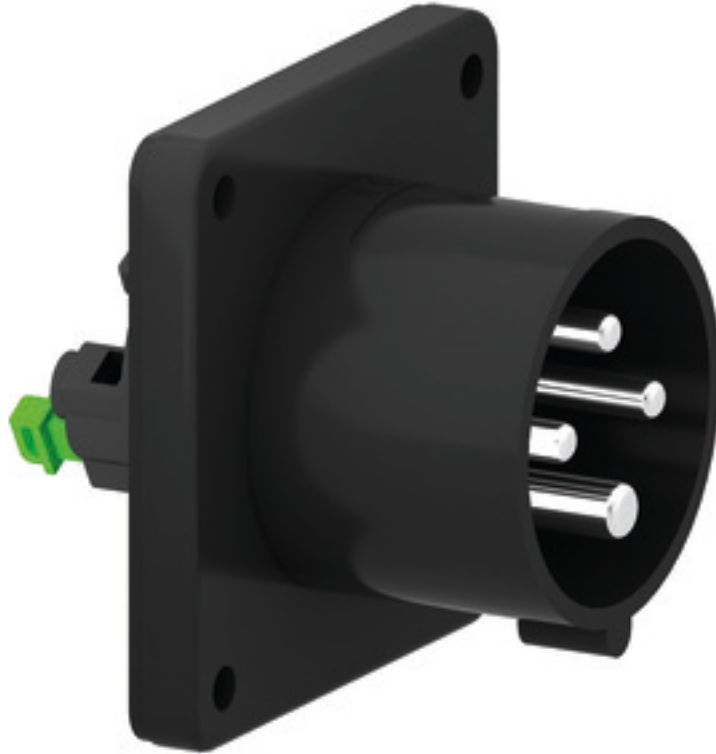

Flanged appliance inlet, black for event technology - for Event technology

Product description	
BALS-Prd.-Nr	28313
EAN	4024941938174
Product category	Flanged appliance inlet Quick-Connect, straight
Current	16A
Number of poles	4p
Arrangement of phases	3P+PE
Position of earth contact	6 h
Voltage	380 - 415V~

Product description	
Frequency	50/60Hz
Protection degree	IP44
Colour code	red RAL 3000
Colour of appliance	Enclosure black RAL 9005
Connection design	screwless spring-clamp technology
Maximum conductor size	2,5 qmm
Cable entry	other
Height	75mm
Width	75mm
Depth	79mm
Flange size vertical in mm	75mm
Flange size horizontal in mm	75mm
Drill hole dist. vertical mm	60mm
Drill hole dist. horizontal mm	60mm
Material of enclosure	Polyamide
Contacts	The contact carrier is made of high temperature resistant material, the contacts are brass nickel plated

Additional technical properties	
	Collar in middle of flange

Logistics data	
Weight/pcs	0.103 kg / Piece
Packaging	Bag
Content amount	1 ST
EAN	4024941938174
Length	79 mm
Width	75 mm
Height	75 mm
Weight	0.104 kg
Volume	444.375 ccm
Packaging	Carton
Content amount	10 ST
EAN	4024941840514
Length	275 mm
Width	175 mm
Height	137 mm
Weight	1.155 kg
Volume	5,737.5 ccm