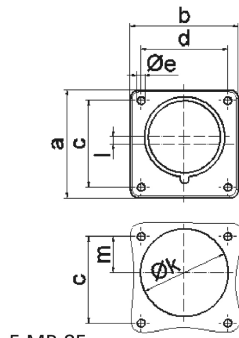

Flanged appliance inlet, black for event technology - for Event technology

Product description	
BALS-Prd.-Nr	28313
EAN	4024941938174
Product category	Flanged appliance inlet Quick-Connect, straight
Current	16A
Number of poles	4p
Arrangement of phases	3P+PE
Position of earth contact	6 h
Voltage	380 - 415V~

Product description	
Frequency	50/60Hz
Protection degree	IP44
Colour code	red RAL 3000
Colour of appliance	Enclosure black RAL 9005
Connection design	screwless spring-clamp technology
Maximum conductor size	2,5 qmm
Cable entry	other
Height	75mm
Width	75mm
Depth	79mm
Flange size vertical in mm	75mm
Flange size horizontal in mm	75mm
Drill hole dist. vertical mm	60mm
Drill hole dist. horizontal mm	60mm
Material of enclosure	Polyamide
Contacts	The contact carrier is made of high temperature resistant material, the contacts are brass nickel plated

Additional technical properties	
	Collar in middle of flange

Logistics data	
Weight/pcs	0.103 kg / Piece
Packaging	Bag
Content amount	1 ST
EAN	4024941938174
Length	79 mm
Width	75 mm
Height	75 mm
Weight	0.104 kg
Volume	444.375 ccm
Packaging	Carton
Content amount	10 ST
EAN	4024941840514
Length	275 mm
Width	175 mm
Height	137 mm
Weight	1.155 kg
Volume	5,737.5 ccm

Ampere	16	16	16	32	32	32
Polzahl	3	4	5	3	4	5
a	75,0	75,0	75,0	75,0	75,0	75,0
b	75,0	75,0	75,0	75,0	75,0	75,0
c	60,0	60,0	60,0	60,0	60,0	60,0
d	60,0	60,0	60,0	60,0	60,0	60,0
e ø	5,5	5,5	5,5	5,5	5,5	5,5
f	7,0	7,0	7,0	7,0	7,0	7,0
h	43,0	43,0	43,0	53,0	53,0	53,0
i	39,0	39,0	39,0	43,0	43,0	43,0
k ø	42,0	48,0	61,0	57,0	57,0	60,0
l	-	-	5,0	2,0	2,0	-
m	30,0	30,0	25,0	28,0	28,0	30,0
Leiter mm ² min	1	1	1	2,5	2,5	2,5
Leiter mm ² max	2,5	2,5	2,5	6	6	6