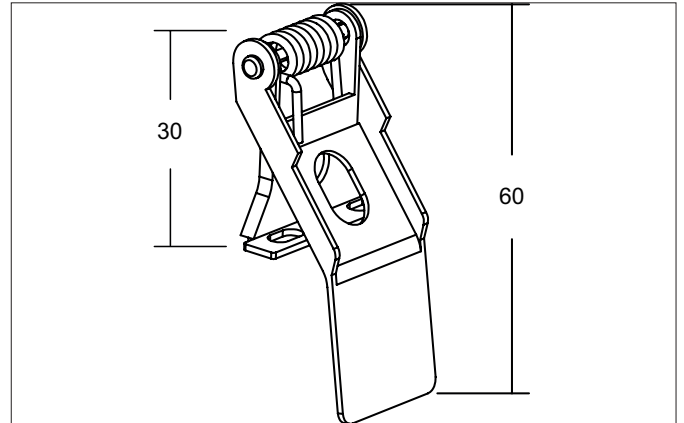

**Einbaufeder 4er Set für LED-Panel**

Article no. 00532900

Light.  
For Generations.

Tender	
Einbaufeder 4er Set für LED-Panel.	

Article data	
Article no.	00532900
Short description	Einbaufeder 4er Set für LED-Panel
Weight	0.080 kg

Packing data	
Gross weight	0.08 kg
Length of packaging	630 mm
Packaging width	350 mm
Packaging height	200 mm
Disposal at end of life	This product must not be disposed of with household waste. You are obliged, to dispose of such electrical waste separately. By disposing of electrical waste and other old or defective electronics separately, you support recycling or other forms of re-use. In that way you help to take care and to avoid that harmful substances get into the environment.