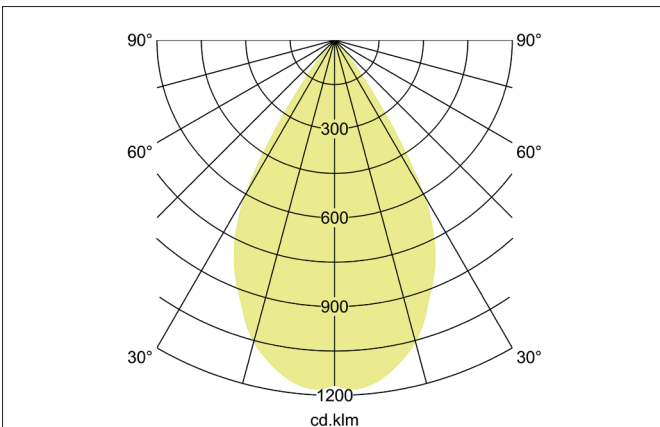

TRAXX MICRO LED recessed spotlight, on/off switchable
 Article no. 88736184

Light.
 For Generations.

Tender

LED recessed spotlight, on/off switchable, Round. Ceiling cut-out Ø 80 mm, Installation depth 112 mm, Weight 0,525 kg, with rotations-symmetrical, deep, wide distributed light intensity. optimal light distribution due to a glass transparent cover. Luminous flux 1.107 lm, Power 1 x 9 W, Light colour neutral white, Correlated color temperature (CCT) 4.000 K, Colour rendering index CRI > 90, Rated life time L80/ B50 at 25 °C: 50.000 h, Housing material: Aluminium / Glass / Plastic, Colour: Black structure, Permissible ambient temperature (ta): -20 °C - +25 °C, Protection class (EN 61140): II, Degree of protection (DIN EN 60529): IP20, .With electronic driver, on/off switchable.

Article data	
Article no.	88736184
GTIN	4251433975342
Series name	TRAXX MICRO
Short description	LED recessed spotlight, on/off switchable
Material	Aluminium / Glass / Plastic
Colour	Black
Type of surface	Structure
Shape	Round
Built-in diameter	80 mm
Installation depth	112 mm
Weight	0.525 kg

TRAXX MICRO LED recessed spotlight, on/off switchable

Article no. 88736184

Light.
For Generations.

Lighting technology	
Colour temperature	4.000 K
Light colour	White
Light output	Direct
Luminous flux	1,107 lm
System efficiency	123 lm/W
Colour rendering	CRI > 90
Reflector	High-gloss
Beam angle	60°
Light sharing	Symmetric