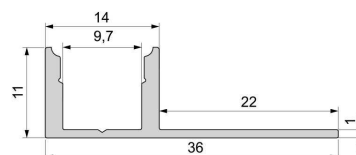

Artikel Nr.: 975334

tiles-profile EL-01-08 suitable for 8 - 9,3 mm LED Stripes

Characteristics

Material	aluminum
Color	matt silver
Optic	anodized

Dimensions & Weight

Length	3000,00
Width	36,00
Height	11,00
Diameter	0,00
Product Weight	510 g