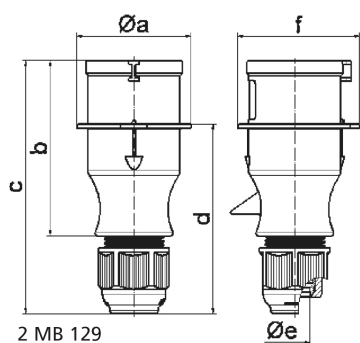

Plug - with screw terminals one piece housing

Product description	
BALS-Prd.-Nr	21000-TLS
EAN	4024941192354
Product category	TLS plug with Multi-Grip cable gland
Current	16A
Number of poles	3p
Poles	2P+PE
Position of earth contact	4 h
Voltage	100 up to 130V
Frequency	50 and 60Hz

Product description	
Protection degree	IP44
Colour code	yellow RAL 1012
Colour of appliance	Enclosure yellow RAL 1012, Cable gland grey RAL 7035
Connection design	with screw terminal
Maximum conductor size	2,5 qmm
Cable entry	Cable gland
Height	143mm
Width	54mm
Depth	59mm
Material of enclosure	Polyamide
Contact	The contact carrier is made of polyamide, The contacts are brass

Additional technical properties	
	one piece housing, Multi-Grip cable gland with gasket and integrated strain relief, For cable diameter from 8 up to max. 18 mm

Logistics data	
Weight/pcs	0.136 kg / Piece
Packaging	Bag
Content amount	1 ST
EAN	4024941192354

Logistics data	
Length	59 mm
Width	54 mm
Height	143 mm
Weight	0.137 kg
Volume	455.598 ccm
Packaging	Carton
Content amount	10 ST
EAN	4024941841559
Length	207 mm
Width	162 mm
Height	142 mm
Weight	1.46 kg
Volume	3,750 ccm