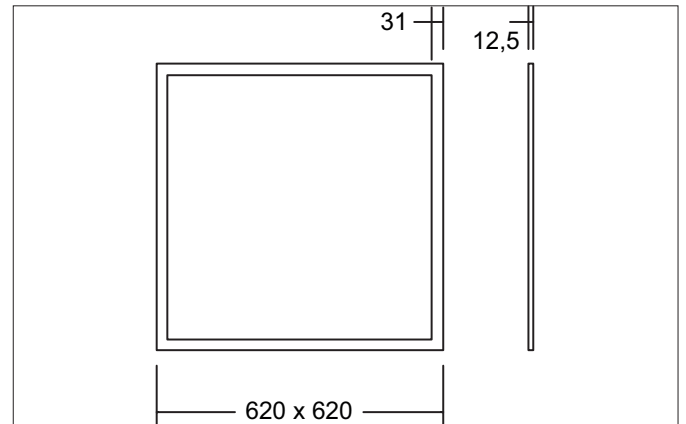

AGGY LED-Panel 620 x 620 mm MP DALI-2
Article no. 32247074

Light.
For Generations.

Tender

In a compact design, for installation in tool-less rapid assembly systems. Set inkl. Konverter für 230V-Netzspannung, DALI-2 dimmbar, Maße Konverter: L 215 x B 50,5 x H 30mm Mounting method: Recessed mounting, Place of installation: Ceiling-mounted, Material: Aluminium / Polystyrene, Degree of protection: according to DIN EN 60529 IP40, Protection class: (EN 61140) II, Voltage: 230V AC 50Hz, Power: 34W, Amount of light sources / fittings: 1.0 Qty, Luminous flux: 4.080lm, Colour temperature: 4.000 K, Light colour : White, Beam angle: 85°, Adjustability: Not adjustable, With control gear: Yes, Dimmable: Yes, Control: DALI-2 .

Article data	
Article no.	32247074
GTIN	4251433970767
Series name	AGGY
Short description	LED-Panel 620 x 620 mm MP DALI-2
Material	Aluminium / Polystyrene
Colour	White
Shape	Square
Built-in width	620 mm
Built-in length	620 mm
Installation depth	12.5 mm
Length	620 mm
Width	620 mm
Hight	12.5 mm
Scope of delivery	inkl. Philips DALI-2 dimmbares Betriebsgerät
Weight	2.500 kg

AGGY LED–Panel 620 x 620 mm MP DALI-2
Article no. 32247074

Light.
For Generations.

Lighting technology	
Colour temperature	4000 K
Light colour	White
Light output	Direct
Luminous flux	4,080 lm
McAdam-Step	McAdam-Step 3
Colour rendering	CRI > 80
Reflector	Without
Beam angle	85°
Glare evaluation	UGR < 19
Light sharing	Symmetric

Accessories	
	Article no.: 81132070 Anbaurahmen HomeMade 638 x 638 mm Abmessung: 638 mm x 638 mm x 52 mm
	Article no.: 81133070 Einbaurahmen HomeMade 660 x 650 mm Abmessung: 660 mm x 650 mm x 30 mm