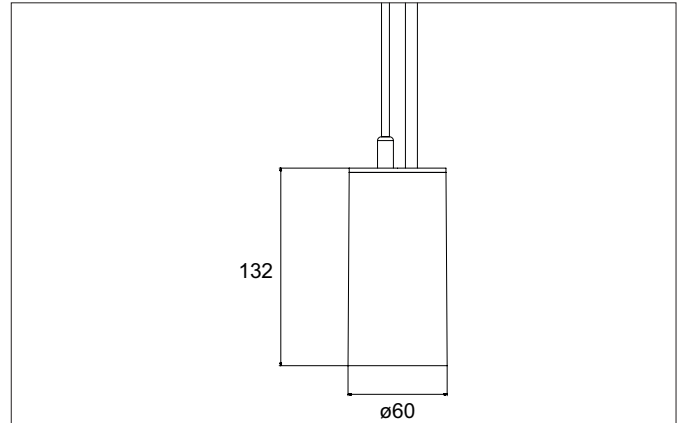

TRAXX MIDI LED pendant luminaire, on/off switchable

Article no. 88873164

Light.
For Generations.**Tender**

LED pendant luminaire, on/off switchable, Round. Ceiling cut-out Installation depth mm, Weight 0,549 kg, with rotationssymmetrical, deep, wide distributed light intensity. optimal light distribution due to a glass transparent cover. Luminous flux 2.430 lm, Power 1 x 20 W, Light colour neutral white, Correlated color temprature (CCT) 4.000 K, Colour rendering index CRI > 90, Rated life time L80/B50 at 25 °C: 50.000 h, Housing material: Aluminium, Colour: Silver structure, Permissible ambient temperature (ta): -20 °C - +25 °C, Protection class (EN 61140): I, Degree of protection (DIN EN 60529): IP20, .With electronic driver, on/off switchable.

Article data	
Article no.	88873164
GTIN	4251433976578
Series name	TRAXX MIDI
Short description	LED pendant luminaire, on/off switchable
Material	Aluminium
Colour	Silver
Type of surface	Structure
Shape	Round
Hight	153 mm
Weight	0.549 kg

Mounting technology	
Mounting method	Suspended
Place of installation	Ceiling-mounted
Adjustability	Not adjustable
Pendulum length max.	1,500 mm
Material cover	Glass transparent
Suitable for through-wiring	No

Packing data	
Gross weight	0.613 kg
Length of packaging	170 mm
Packaging width	170 mm
Packaging height	110 mm
Disposal at end of life	This product must not be disposed of with household waste. You are obliged, to dispose of such electrical waste separately. By disposing of electrical waste and other old or defective electronics separately, you support recycling or other forms of re-use. In that way you help to take care and to avoid that harmful substances get into the environment.