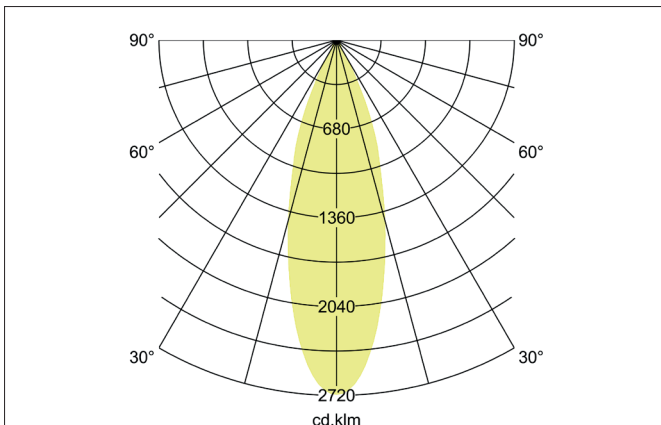

TRAXX MIDI LED pendant luminaire, on/off switchable

Article no. 88873164

Light.
For Generations.**Tender**

LED pendant luminaire, on/off switchable, Round. Ceiling cut-out Installation depth mm, Weight 0,549 kg, with rotationssymmetrical, deep, wide distributed light intensity. optimal light distribution due to a glass transparent cover. Luminous flux 2.430 lm, Power 1 x 20 W, Light colour neutral white, Correlated color temprature (CCT) 4.000 K, Colour rendering index CRI > 90, Rated life time L80/B50 at 25 °C: 50.000 h, Housing material: Aluminium, Colour: Silver structure, Permissible ambient temperature (ta): -20 °C - +25 °C, Protection class (EN 61140): I, Degree of protection (DIN EN 60529): IP20, .With electronic driver, on/off switchable.