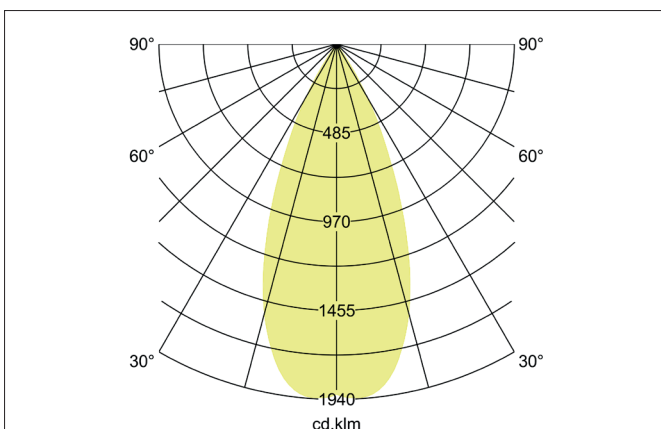

TRAXX MICRO LED semi-recessed spotlight, DALI
Article no. 88774164DA

Light.
For Generations.

Tender

LED semi-recessed spotlight, DALI, Round. Ceiling cut-out \varnothing 56 mm, Installation depth 50 mm, with rotationssymmetrical, deep, wide distributed light intensity. optimal light distribution due to a glass transparent cover. Luminous flux 1.290 lm, Power 1 x 11 W, Light colour neutral white, Correlated color temprature (CCT) 4.000 K, Colour rendering index CRI > 90, Rated life time L80/B50 at 25 °C: 50.000 h, Housing material: Aluminium, Colour: Silver structure, Permissible ambient temperature (ta): -20 °C - +25 °C, Protection class (EN 61140): II, Degree of protection (DIN EN 60529): IP20, .With electronic driver, DALI dimmable.

Article data	
Article no.	88774164DA
GTIN	4251433984580
Series name	TRAXX MICRO
Short description	LED semi-recessed spotlight, DALI
Material	Aluminium
Colour	Silver
Type of surface	Structure
Shape	Round
Built-in diameter	56 mm
Installation depth	50 mm
Weight	N.N.

TRAXX MICRO LED semi-recessed spotlight, DALI

Article no. 88774164DA

Light.
For Generations.

Lighting technology	
Colour temperature	4.000 K
Light colour	White
Light output	Direct
Luminous flux	1,290 lm
System efficiency	117 lm/W
Colour rendering	CRI > 90
Reflector	High-gloss
Beam angle	40°
Light sharing	Symmetric