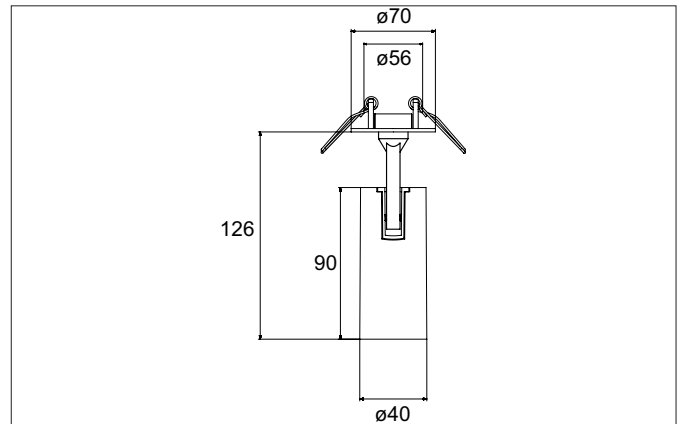

TRAXX MICRO LED semi-recessed spotlight, DALI
Article no. 88774164DA

Light.
For Generations.

Tender

LED semi-recessed spotlight, DALI, Round. Ceiling cut-out \varnothing 56 mm, Installation depth 50 mm, with rotationssymmetrical, deep, wide distributed light intensity. optimal light distribution due to a glass transparent cover. Luminous flux 1.290 lm, Power 1 x 11 W, Light colour neutral white, Correlated color temprature (CCT) 4.000 K, Colour rendering index CRI > 90, Rated life time L80/B50 at 25 °C: 50.000 h, Housing material: Aluminium, Colour: Silver structure, Permissible ambient temperature (ta): -20 °C - +25 °C, Protection class (EN 61140): II, Degree of protection (DIN EN 60529): IP20, .With electronic driver, DALI dimmable.

Article data	
Article no.	88774164DA
GTIN	4251433984580
Series name	TRAXX MICRO
Short description	LED semi-recessed spotlight, DALI
Material	Aluminium
Colour	Silver
Type of surface	Structure
Shape	Round
Built-in diameter	56 mm
Installation depth	50 mm
Weight	N.N.

TRAXX MICRO LED semi-recessed spotlight, DALI

Article no. 88774164DA

Light.
For Generations.

Lighting technology	
Colour temperature	4.000 K
Light colour	White
Light output	Direct
Luminous flux	1,290 lm
System efficiency	117 lm/W
Colour rendering	CRI > 90
Reflector	High-gloss
Beam angle	40°
Light sharing	Symmetric

Packing data	
Gross weight	0.41 kg
Length of packaging	225 mm
Packaging width	105 mm
Packaging height	105 mm
Disposal at end of life	This product must not be disposed of with household waste. You are obliged, to dispose of such electrical waste separately. By disposing of electrical waste and other old or defective electronics separately, you support recycling or other forms of re-use. In that way you help to take care and to avoid that harmful substances get into the environment.