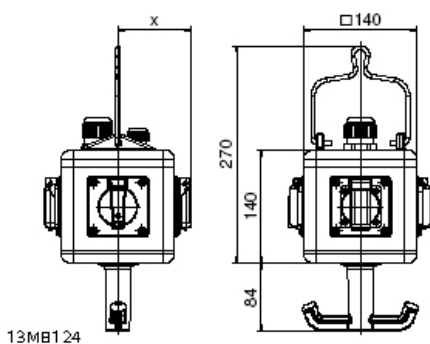

## Hanging distributors - UNI - BLOCK, dependent

Product description	
BALS-Prd.-Nr	57360
EAN	4024941573603
Product category	UNI - BLOCK, dependent
Protection degree	IP44
Colour of appliance	Housing bottom similar black RAL 9017, Housing top similar yellow RAL 1021
Height	140mm
Width	140mm
Depth	140mm

Logistics data	
Weight/pcs	2.062 kg / Piece
Packaging	Carton
Content amount	1 ST
EAN	4024941573603
Length	258 mm
Width	183 mm
Height	212 mm
Weight	2.214 kg
Volume	8,750 ccm

13MB124

Depth X			
Component	Angle	IP44/IP54	IP67
16A 3pol.	straight	118	122
16A 4pol.	straight	119	124
16A 5pol.	straight	122	124
32A 3/4pol.	straight	128	132
32A 5pol.	straight	132	132
16A 5pol.	angled	126	125
Domestic socket	straight	90	115
Operating window		90	