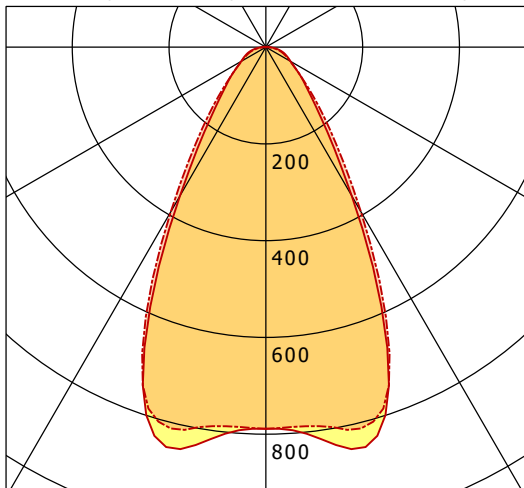

LUZ-T32 105.840.60

LUZ | Track-Mounted (1xLED 32W 840/4000K 5110lm 60°)

— C0/C180 cd / 1000 lm - - - C90/C270

	C0	C90	C180	C270
0°	789	789	789	789
15°	846	810	846	810
30°	355	393	355	393
45°	120	131	120	131
60°	59	58	59	58
75°	34	30	34	30
90°	6	2	6	2
cd / 1000 lm				

Offset [m] Cone width [m] Illuminance [lx]

η	LED
Efficiency	160 lm/W
Direct/Indirect	↓ 99% / ↑ 1%
System Power	32 W
UGR	X=4H, Y=8H
Reflection factors	70/50/20
UGR C0/C180	21.0
UGR C90/C270	20.7
CIE Flux Codes	75 90 97 99 100
Ra/CRI	>80