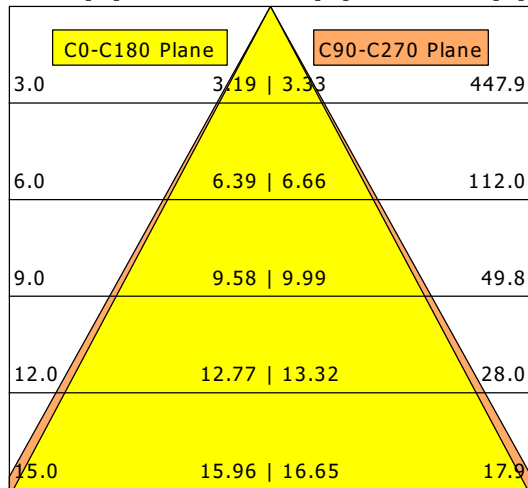

LUZ-T32 105.840.60

LUZ | Track-Mounted (1xLED 32W 840/4000K 5110lm 60°)

— C0/C180 cd / 1000 lm - - - C90/C270

	C0	C90	C180	C270
0°	789	789	789	789
15°	846	810	846	810
30°	355	393	355	393
45°	120	131	120	131
60°	59	58	59	58
75°	34	30	34	30
90°	6	2	6	2
cd / 1000 lm				

Offset [m] Cone width [m] Illuminance [lx]

η	LED
Efficiency	160 lm/W
Direct/Indirect	↓ 99% / ↑ 1%
System Power	32 W
UGR	X=4H, Y=8H
Reflection factors	70/50/20
UGR C0/C180	21.0
UGR C90/C270	20.7
CIE Flux Codes	75 90 97 99 100
Ra/CRI	>80