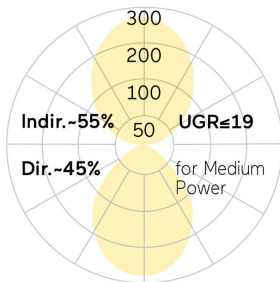

Matric-RX

Pendant light-line - Direct/indirect light distribution

Article code: LRXABL-840H-L1182-A

Illustrations may only be similar and serve as an orientation.

Matric-RX. LED. Pendant light-line. Luminaire body made of high-quality aluminum profile. Surface finish Jet Black. Direct/indirect light distribution. Colour temperature: 4000K (Cool White). Colour Rendering Index (CRI): >80. Microprismatic screen for reduced luminance in office areas. Dimmable DALI. LxWxH (rectangular). L=1182mm. W=40mm. H=75mm. Single-cord suspension (Set). Pendant length max 1500mm. Power supply: transparent. Ceiling rose: Matching luminaire`s surface colour. High-

Matric-RX

Pendant light-line - Direct/indirect light distribution

Article code: LRXABL-840H-L1182-A

Customer / Project: _____

Note: _____

Productname	Matric-RX
Lamp	LED
Installation Type	Pendant light-line
Surface finish	Jet Black
Light characteristics	Direct/indirect light distribution
Colour temperature	4000K
Colour Rendering Index (CRI)	CRI>80
Optical system	Microprismatic screen
Control	Dimmable (DALI)
Length L/Diameter D (mm)	L=1182mm
Width W (mm)	W=40mm
Height H (mm)	H=75mm
Current/Power	High-Power
Luminous Flux	5170lm
Power consumption	42W
Suspension	Single susp. (Set)
Ceiling rose colour	Ceiling rose: Matching luminaire`s surface colour
Pendant length (mm)	Pendant length max 1500mm
Degree of protection	IP20
Certification	Prüfzeichen: ENEC
Cable Colour	Power supply: transparent
LED lifetime	L80B10 (tq 25°C) = 50.000h
Photometric code	8 40 / 3 3 9
Photobiological class	RG0 (EN62471)
Indoor/Outdoor	Indoor: ta [ambient] max. 25°C
Weight (kg)	3,5kg