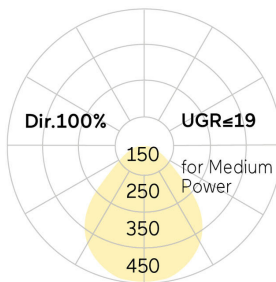

## Basic-A5

Surface mounted luminaire - Direct light distribution

Article code: BA5ASL-830M-D400

Illustrations may only be similar and serve as an orientation.

Basic-A5. LED. Surface mounted luminaire for wall or ceiling mounting with minimalist edge. Luminaire body made of high-quality aluminum profile. Surface finish Radiant Silver. Direct only light distribution. Colour temperature: 3000K (Warm White). Colour Rendering Index (CRI): >80. Microprismatic screen for uniform illumination and reduced luminance in office areas. UGR<=19. Dimmable DALI. DxH (round). D=400mm. H=38mm.

Medium-power current. 1374lm. 12W. 4,3kg. Binning initial <= MacAdam 3. IP40. Protection class I. CE, UKCA marking. Prüfzeichen: ENEC. IK02. 220-240V. 50-60 Hz. RG0 (EN62471). Luminous flux reduction up to 0,3%/1.000 operating hours. Nominal failure rate: 0,2%/1.000 operating hours. L85B10 (tq 25°C) = 50.000h. 5 years warranty. Manufacturer: Lightnet GmbH, ISO 9001:2015 and 50001:2018 certified.

## Basic-A5

Surface mounted luminaire - Direct light distribution

Article code: BA5ASL-830M-D400

Customer / Project: \_\_\_\_\_

Note: \_\_\_\_\_

Productname	Basic-A5
Lamp	LED
Installation Type	Surface mounted luminaire
Surface finish	Radiant Silver
Light characteristics	Direct light distribution
Colour temperature	3000K
Colour Rendering Index (CRI)	CRI>80
Optical system	Microprismatic screen
Control	Dimmable (DALI)
Length L/Diameter D (mm)	D=400mm
Height H (mm)	H=38mm
Current/Power	Medium-Power
Luminous Flux	1374lm
Power consumption	12W
Degree of protection	IP40
Certification	Prüfzeichen: ENEC
LED lifetime	L85B10 (tq 25°C) = 50.000h
UGR	UGR<=19
Photometric code	8 30 / 3 3 9
Photobiological class	RG0 (EN62471)
Indoor/Outdoor	Indoor: ta [ambient] max. 25°C
Weight (kg)	4,3kg