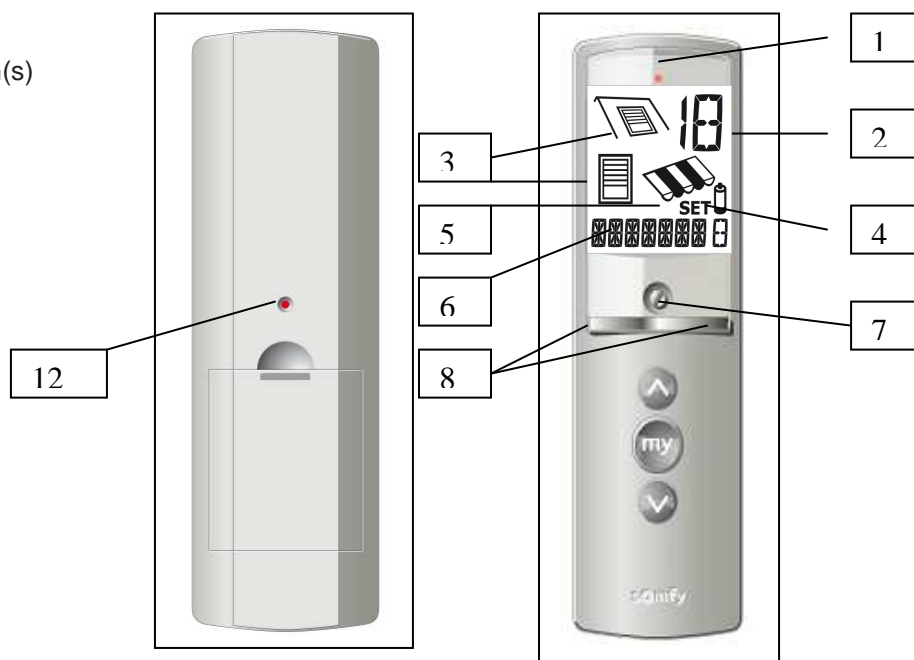

Selected Channel

Channel
selection

A 2s press on the central button allows to edit the group n°

Navigator to go through all channels

It's also possible to associate an icon (optional)

TECHNICAL SPECIFICATIONS

Box	Material	ABS & PC
	Color	Pure & Silver
	Size	151 x 47 x 18 mm
	Protection factor against solid & splashproof	IP 30
Battery	Voltage	1.5V
	Type	LR03 AAA
	Number	x2
Battery lifetime (at ambient temperature in typical conditions)		24 months
Radio frequency		433.42MHz \pm 100kHz
EIRP (Equivalent Isotropically Radiated Power)		-4 dBm or 0.4mW
Modulation type		ASK type A1
Protocol		RTS U80
Antenna		Integral
Range (minimum guaranteed)		20 m with 2 reinforced concrete walls
Temperature range	Storing	-30°C / +70°C
	Working	0°C / +60°C
Drop test		Installation: at 0°C 1/face (height : 1,2m) Using: at 20°C 1/face (height : 1,2m)
Weight		120g (including battery) 185g with package & 3 Leaflets
Standard (CE)		

Safety of the user : EN EN60950-1 : 2006

Health of the user : EN50371 : 2002

Electromagnetic compatibility : EN61000-6-1: 2007_EN61000-6-3 : 2007_EN301 489-3 V1.4.1 : 2002_EN301 489-1 V1.8.1 : 2008

Radio Spectrum : EN300220-2 V2.1.2 : 2007_EN300220-1 V2.1.1 : 2006

DESCRIPTION

- 1 Transmission LED
- 2 Selected channel number
- 3 Selected channel pictogram(s)
- 4 Low battery indicator
- 5 Setting mode
- 6 Channel name
- 7 Validation key
- 8 Selection key
- 9 My button
- 10 Up button
- 11 Down button
- 12 Prog button