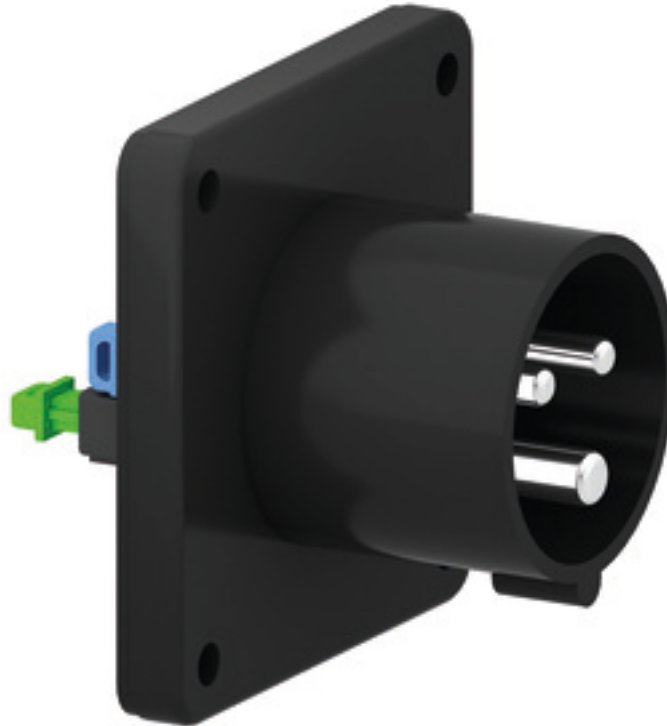

Flanged appliance inlet, black for event technology - for Event technology

Product description	
BALS-Prd.-Nr	28312
EAN	4024941938167
Product category	Flanged appliance inlet Quick-Connect, straight
Current	16A
Number of poles	3p
Arrangement of phases	2P+PE
Position of earth contact	6 h
Voltage	200 - 250V~

Product description	
Frequency	50/60Hz
Protection degree	IP44
Colour code	blue RAL 5015
Colour of appliance	Enclosure black RAL 9005
Connection design	screwless spring-clamp technology
Maximum conductor size	2,5 qmm
Cable entry	other
Height	75mm
Width	75mm
Depth	79mm
Flange size vertical in mm	75mm
Flange size horizontal in mm	75mm
Drill hole dist. vertical mm	60mm
Drill hole dist. horizontal mm	60mm
Material of enclosure	Polyamide
Contacts	The contact carrier is made of high temperature resistant material, the contacts are brass nickel plated

Additional technical properties	
	Collar in middle of flange

Logistics data	
Weight/pcs	0.09 kg / Piece
Packaging	Bag
Content amount	1 ST
EAN	4024941938167
Length	79 mm
Width	75 mm
Height	75 mm
Weight	0.091 kg
Volume	444.375 ccm
Packaging	Carton
Content amount	10 ST
EAN	4024941840491
Length	248 mm
Width	158 mm
Height	123 mm
Weight	0.997 kg
Volume	3,960 ccm