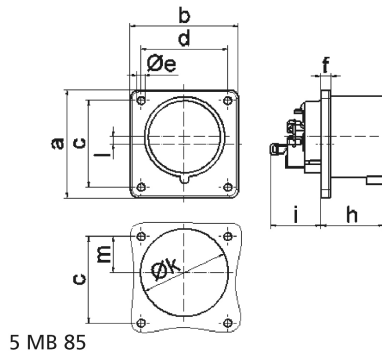

Flanged appliance inlet, black for event technology - for Event technology

Product description	
BALS-Prd.-Nr	28312
EAN	4024941938167
Product category	Flanged appliance inlet Quick-Connect, straight
Current	16A
Number of poles	3p
Arrangement of phases	2P+PE
Position of earth contact	6 h
Voltage	200 - 250V~

Product description	
Frequency	50/60Hz
Protection degree	IP44
Colour code	blue RAL 5015
Colour of appliance	Enclosure black RAL 9005
Connection design	screwless spring-clamp technology
Maximum conductor size	2,5 qmm
Cable entry	other
Height	75mm
Width	75mm
Depth	79mm
Flange size vertical in mm	75mm
Flange size horizontal in mm	75mm
Drill hole dist. vertical mm	60mm
Drill hole dist. horizontal mm	60mm
Material of enclosure	Polyamide
Contacts	The contact carrier is made of high temperature resistant material, the contacts are brass nickel plated

Additional technical properties	
	Collar in middle of flange

Logistics data	
Weight/pcs	0.09 kg / Piece
Packaging	Bag
Content amount	1 ST
EAN	4024941938167
Length	79 mm
Width	75 mm
Height	75 mm
Weight	0.091 kg
Volume	444.375 ccm
Packaging	Carton
Content amount	10 ST
EAN	4024941840491
Length	248 mm
Width	158 mm
Height	123 mm
Weight	0.997 kg
Volume	3,960 ccm

Ampere	16	16	16	32	32	32
Polzahl	3	4	5	3	4	5
a	75,0	75,0	75,0	75,0	75,0	75,0
b	75,0	75,0	75,0	75,0	75,0	75,0
c	60,0	60,0	60,0	60,0	60,0	60,0
d	60,0	60,0	60,0	60,0	60,0	60,0
e ø	5,5	5,5	5,5	5,5	5,5	5,5
f	7,0	7,0	7,0	7,0	7,0	7,0
h	43,0	43,0	43,0	53,0	53,0	53,0
i	39,0	39,0	39,0	43,0	43,0	43,0
k ø	42,0	48,0	61,0	57,0	57,0	60,0
l	-	-	5,0	2,0	2,0	-
m	30,0	30,0	25,0	28,0	28,0	30,0
Leiter mm ² min	1	1	1	2,5	2,5	2,5
Leiter mm ² max	2,5	2,5	2,5	6	6	6