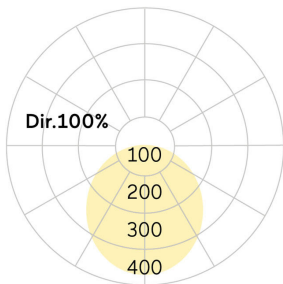

## Basic-A5

Surface mounted luminaire - Direct light distribution

Article code: BA5OSL-830M-D400

Illustrations may only be similar and serve as an orientation.

Basic-A5. LED. Surface mounted luminaire for wall or ceiling mounting with minimalist edge. Luminaire body made of high-quality aluminum profile. Surface finish Radiant Silver. Direct only light distribution. Colour temperature: 3000K (Warm White). Colour Rendering Index (CRI): >80. Opal diffuser for enhanced light transmission and perfect uniform illumination. Dimmable DALI. DxH (round). D=400mm. H=38mm. Medium-power current.

1393lm. 12W. 4,3kg. Binning initial <= MacAdam 3. IP40. Protection class I. CE, UKCA marking. Prüfzeichen: ENEC. IK02. 220-240V. 50-60 Hz. RG0 (EN62471). Luminous flux reduction up to 0,3%/1.000 operating hours. Nominal failure rate: 0,2%/1.000 operating hours. L85B10 (tq 25°C) = 50.000h. 5 years warranty. Manufacturer: Lightnet GmbH, ISO 9001:2015 and 50001:2018 certified.

## Basic-A5

Surface mounted luminaire - Direct light distribution

Article code: BA5OSL-830M-D400

Customer / Project: \_\_\_\_\_

Note: \_\_\_\_\_

Productname	Basic-A5
Lamp	LED
Installation Type	Surface mounted luminaire
Surface finish	Radiant Silver
Light characteristics	Direct light distribution
Colour temperature	3000K
Colour Rendering Index (CRI)	CRI>80
Optical system	Opal diffuser
Control	Dimmable (DALI)
Length L/Diameter D (mm)	D=400mm
Height H (mm)	H=38mm
Current/Power	Medium-Power
Luminous Flux	1393lm
Power consumption	12W
Degree of protection	IP40
Certification	Prüfzeichen: ENEC
LED lifetime	L85B10 (tq 25°C) = 50.000h
Photometric code	8 30 / 3 3 9
Photobiological class	RG0 (EN62471)
Indoor/Outdoor	Indoor: ta [ambient] max. 25°C
Weight (kg)	4,3kg